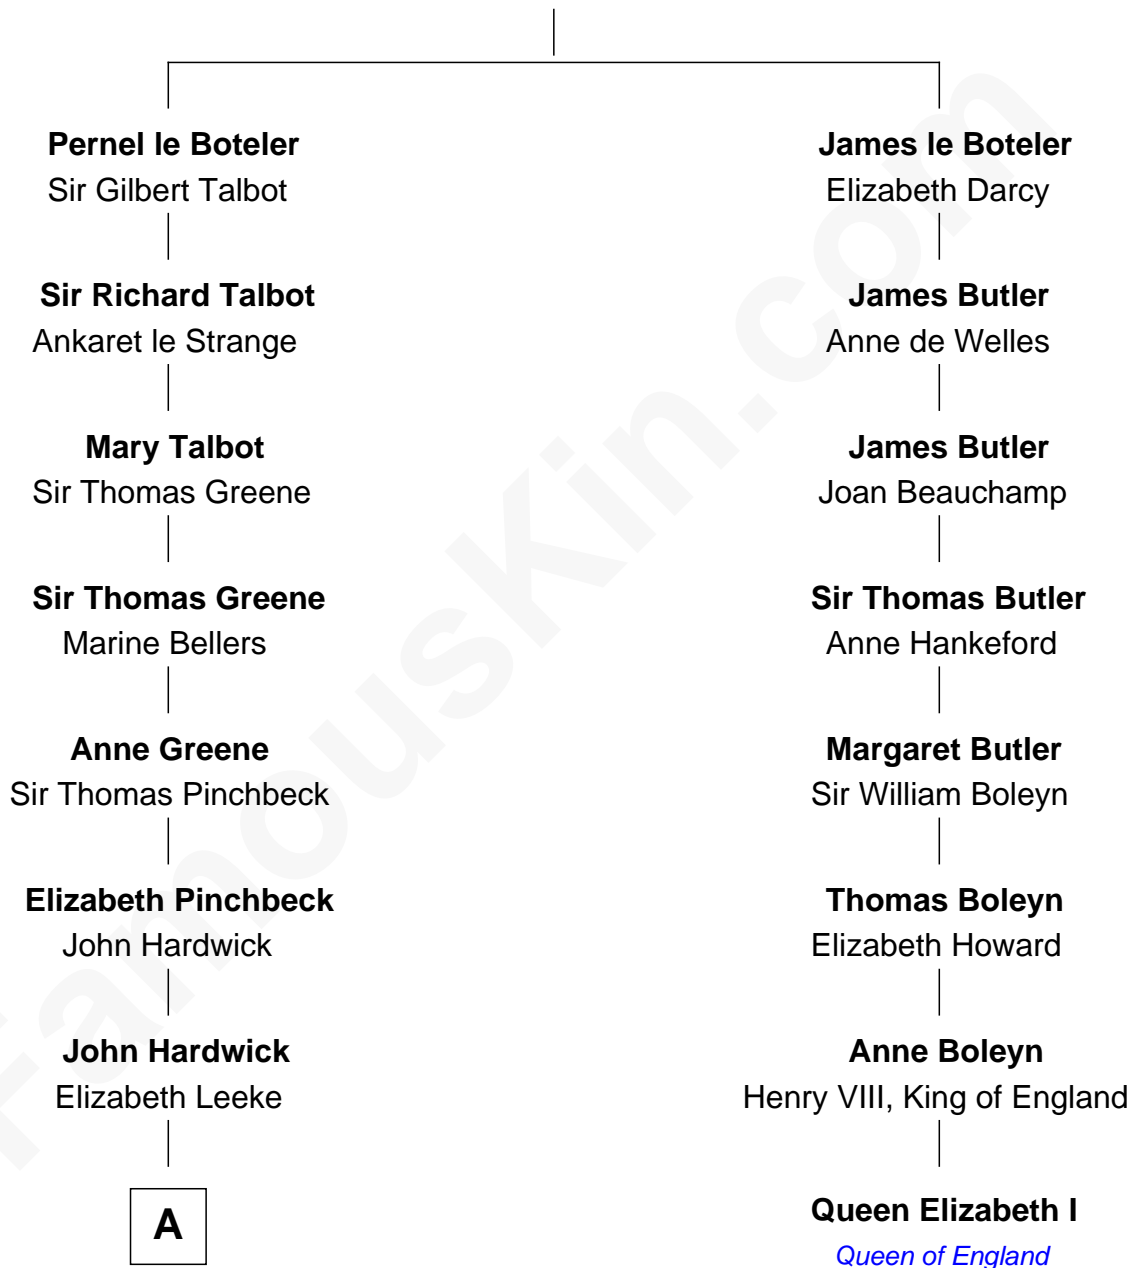

FamousKin.com

Relationship Chart of

John Carroll

Founder of Georgetown University

7th cousin 7 times removed of

Queen Elizabeth I

Queen of England

Sir James le Boteler

Eleanor de Bohun

A

—
Elizabeth Hardwick
Sir William Cavendish

—
Henry Cavendish

—
Anne Cavendish
Vincent Lowe

—
Jane Lowe
Col. Henry Sewall

—
Elizabeth Sewall
William Digges

—
Anne Digges
Henry Darnall

—
Eleanor Darnall
Daniel Carroll

—
John Carroll

Founder, Georgetown University