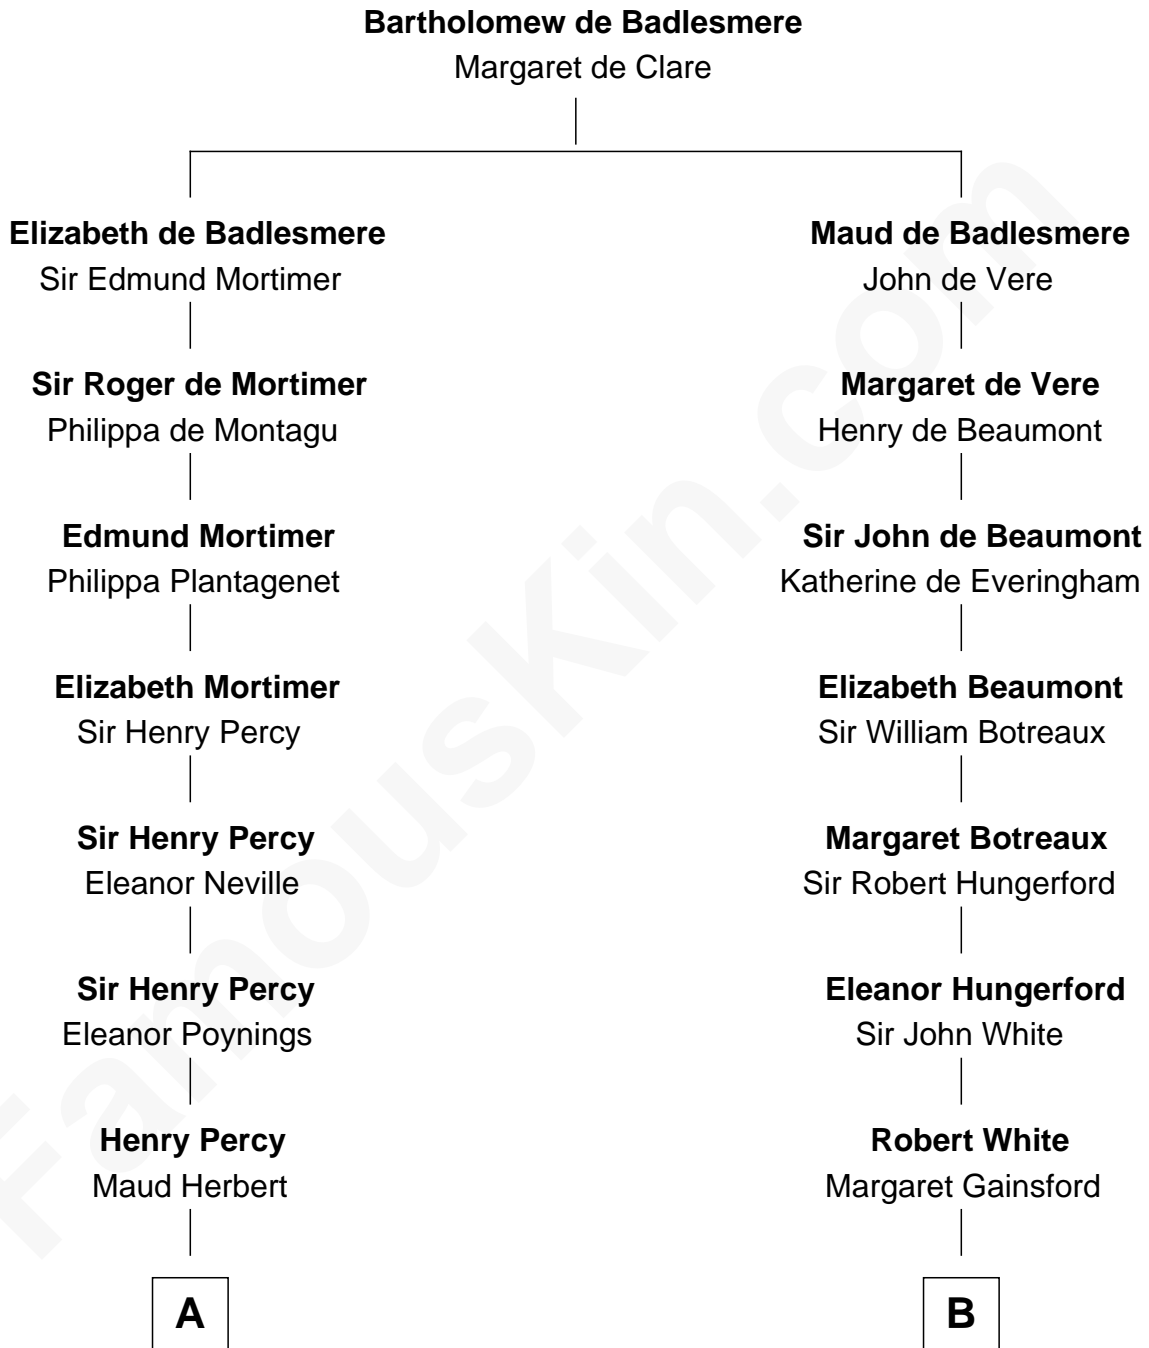

FamousKin.com

Relationship Chart of

John Carroll

Founder of Georgetown University

16th cousin 2 times removed of

Sir Charles Tupper

6th Prime Minister of Canada