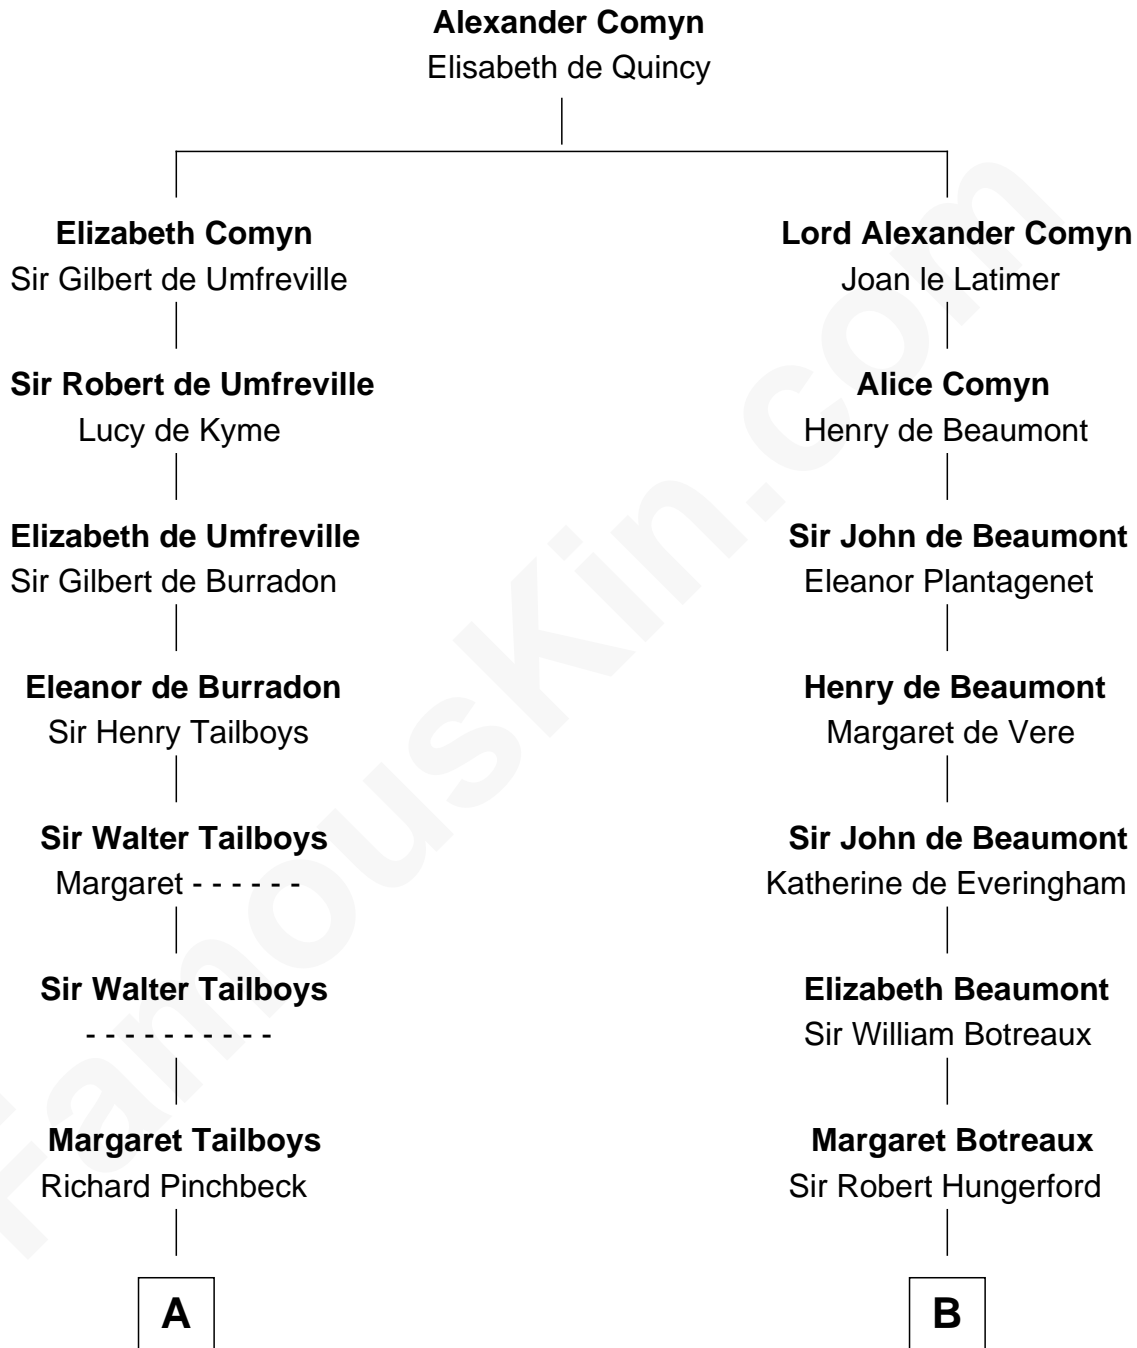

## Relationship Chart of

### John Carroll

Founder of Georgetown University

17th cousin 3 times removed of

### Sir Charles Tupper

6th Prime Minister of Canada

**C**

—  
**Mary Bassett**  
Eliakim Tupper

—  
**Charles Tupper**  
Elizabeth West

—  
**Rev. Charles Tupper**  
Miriam Lockhart

—  
**Sir Charles Tupper**  
*6th Prime Minister of Canada*