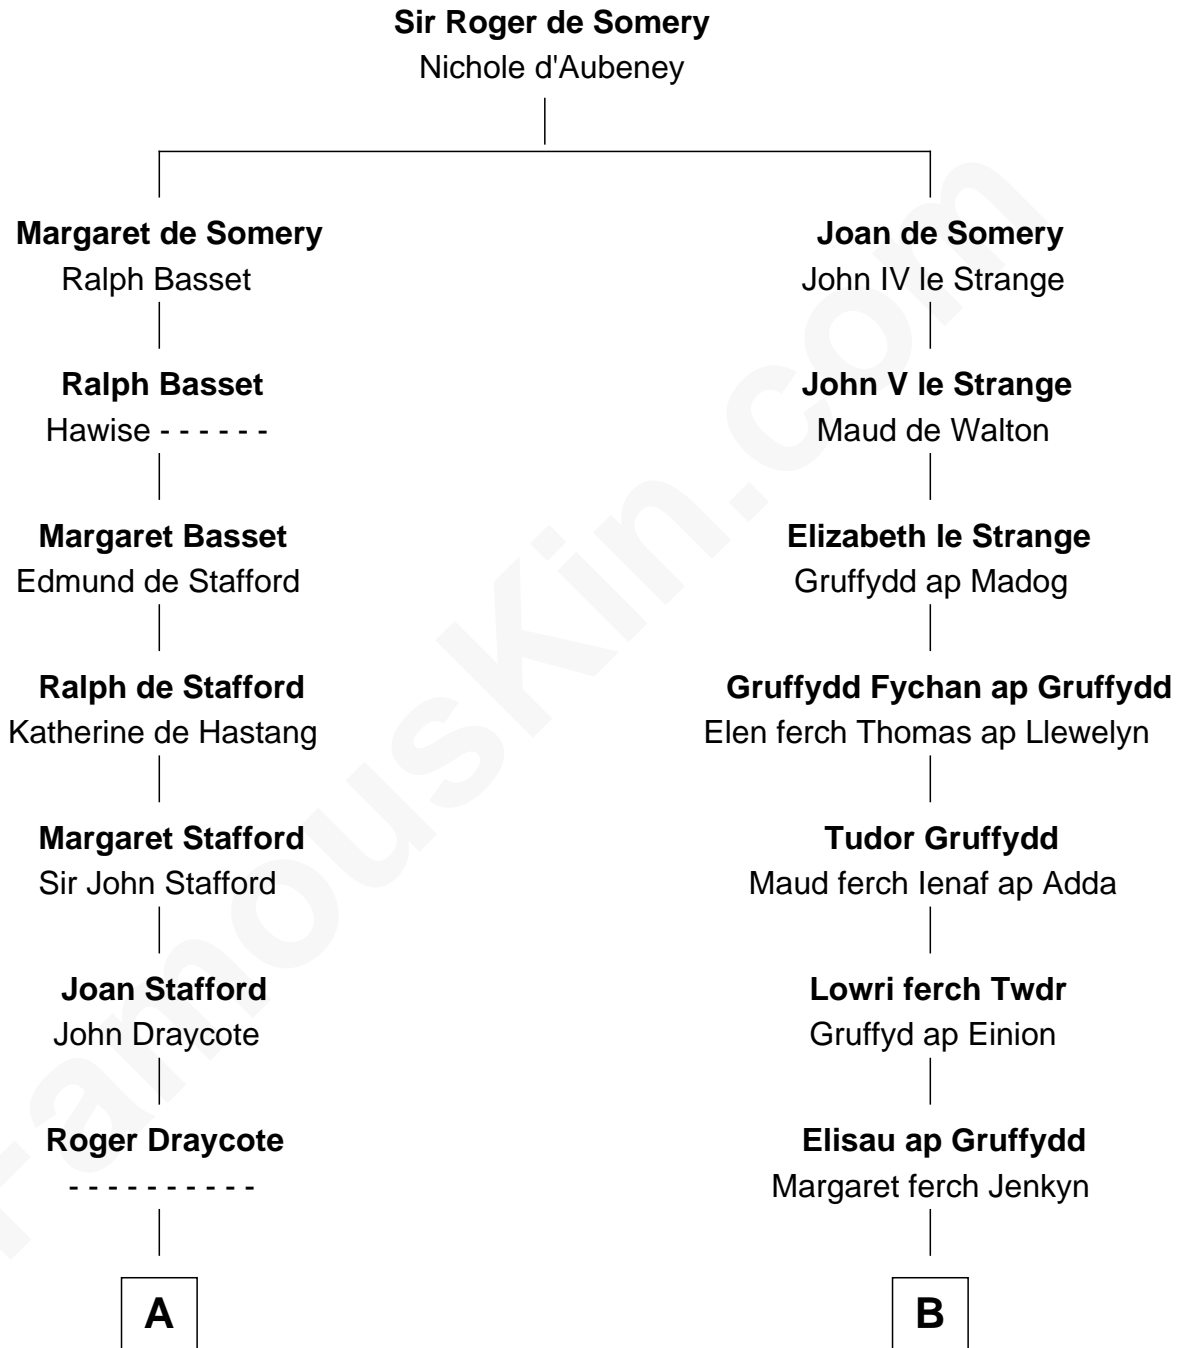

FamousKin.com

Relationship Chart of

John Carroll

Founder of Georgetown University

12th cousin 6 times removed of

Elihu Yale

Benefactor and Namesake of Yale College

C

—
Eleanor Darnall

Daniel Carroll

—
John Carroll

Founder, Georgetown University

FamousKin.com