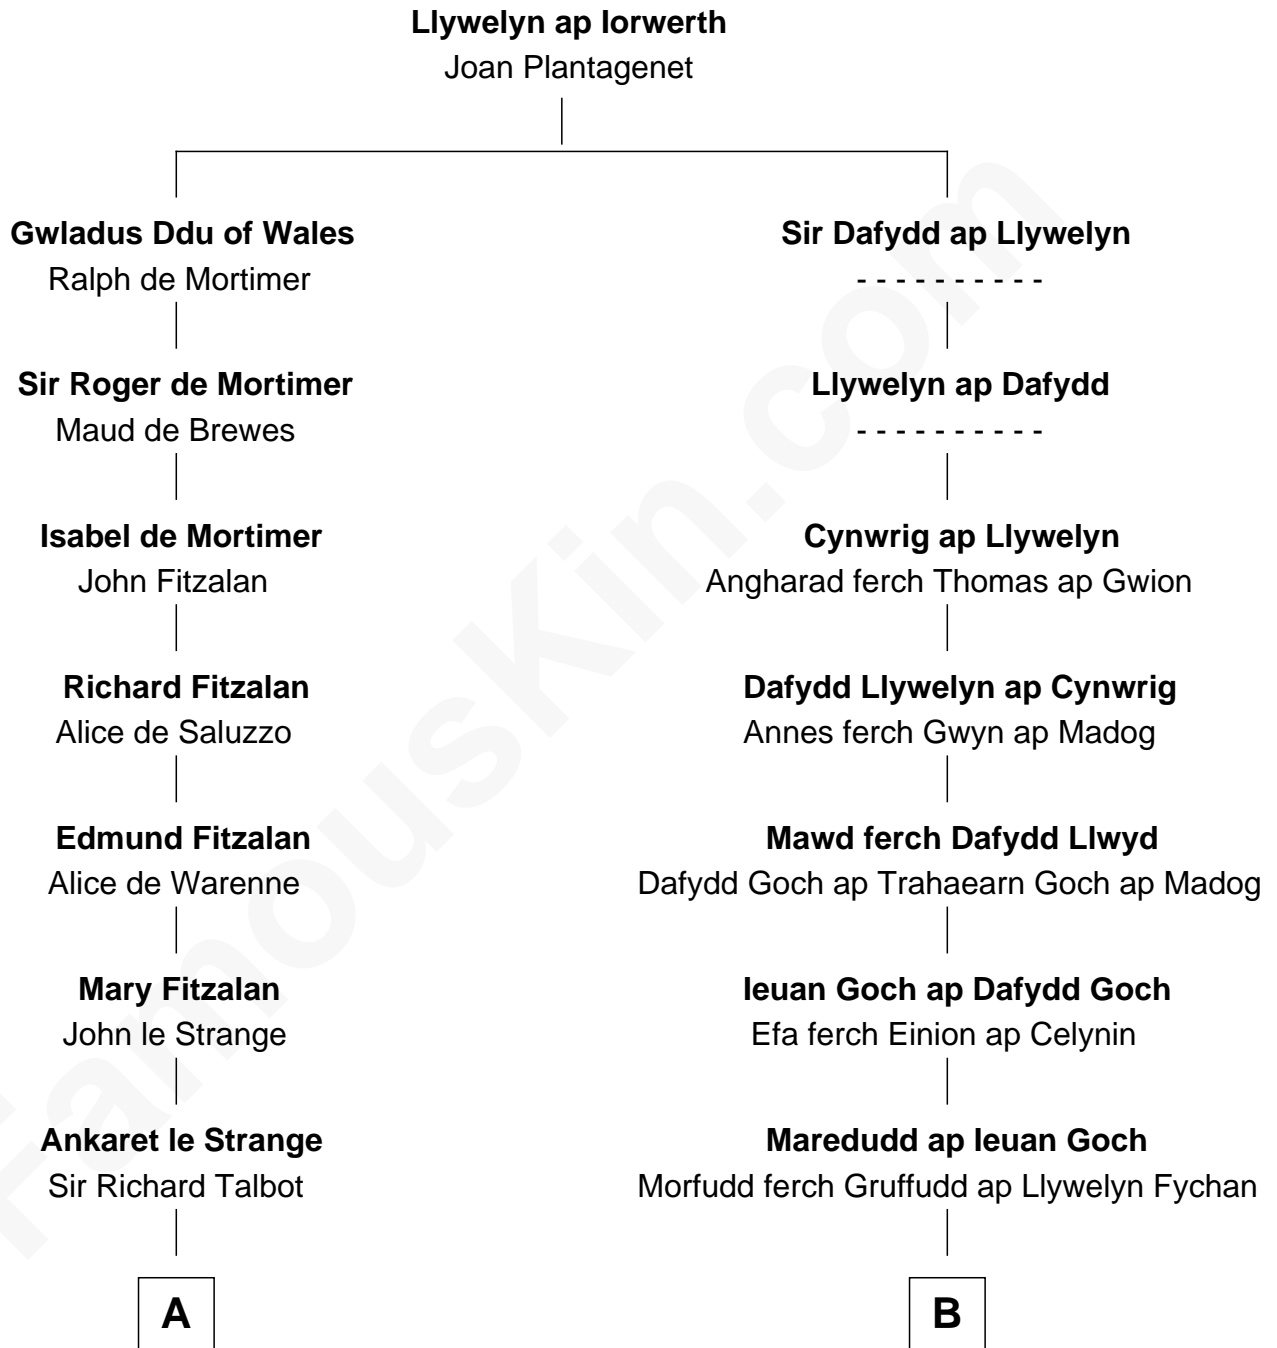

FamousKin.com Relationship Chart of

John Carroll

Founder of Georgetown University

16th cousin 3 times removed of

Elihu Yale

Benefactor and Namesake of Yale College

C

—
Anne Digges
Henry Darnall

—
Eleanor Darnall
Daniel Carroll

—
John Carroll
Founder, Georgetown University

FamousKin.com