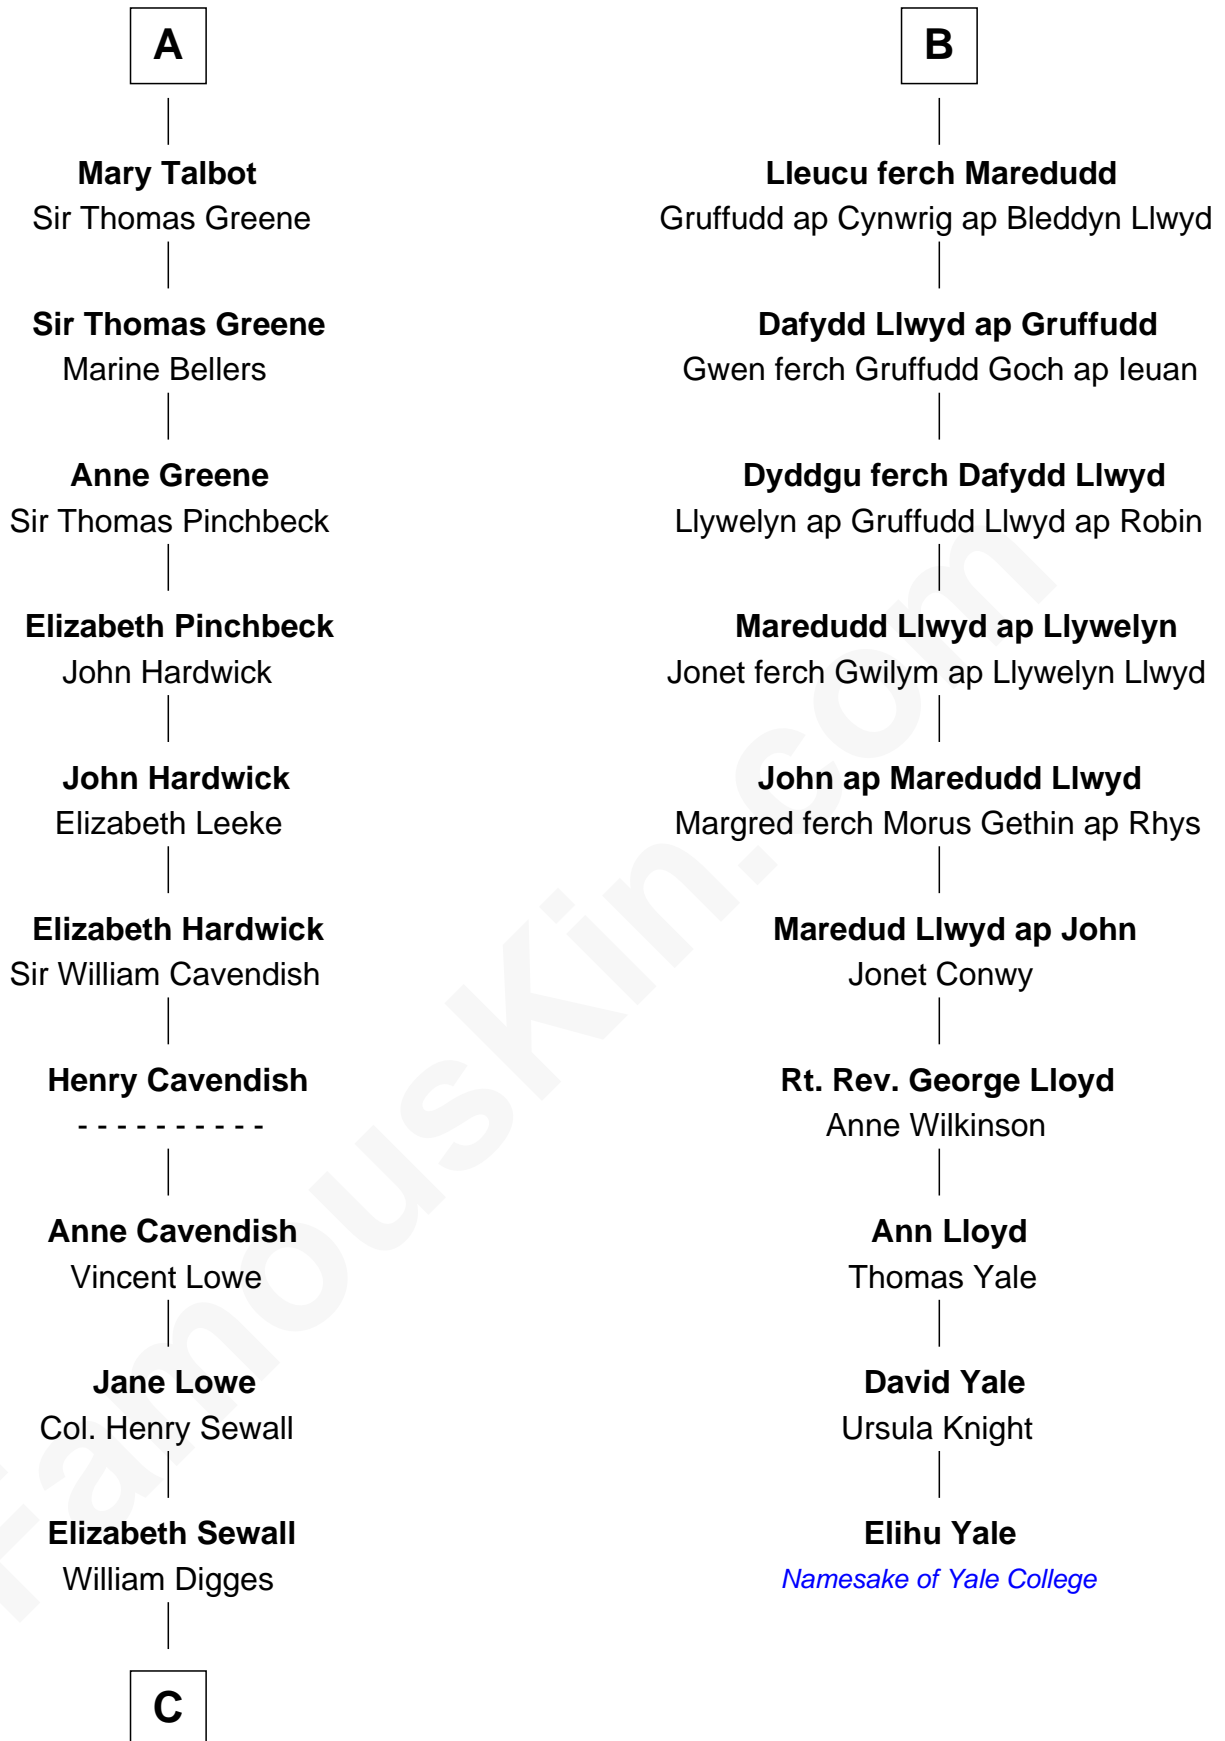

FamousKin.com Relationship Chart of

John Carroll

Founder of Georgetown University

16th cousin 3 times removed of

Elihu Yale

Benefactor and Namesake of Yale College

C

—
Anne Digges
Henry Darnall

—
Eleanor Darnall
Daniel Carroll

—
John Carroll
Founder, Georgetown University

FamousKin.com