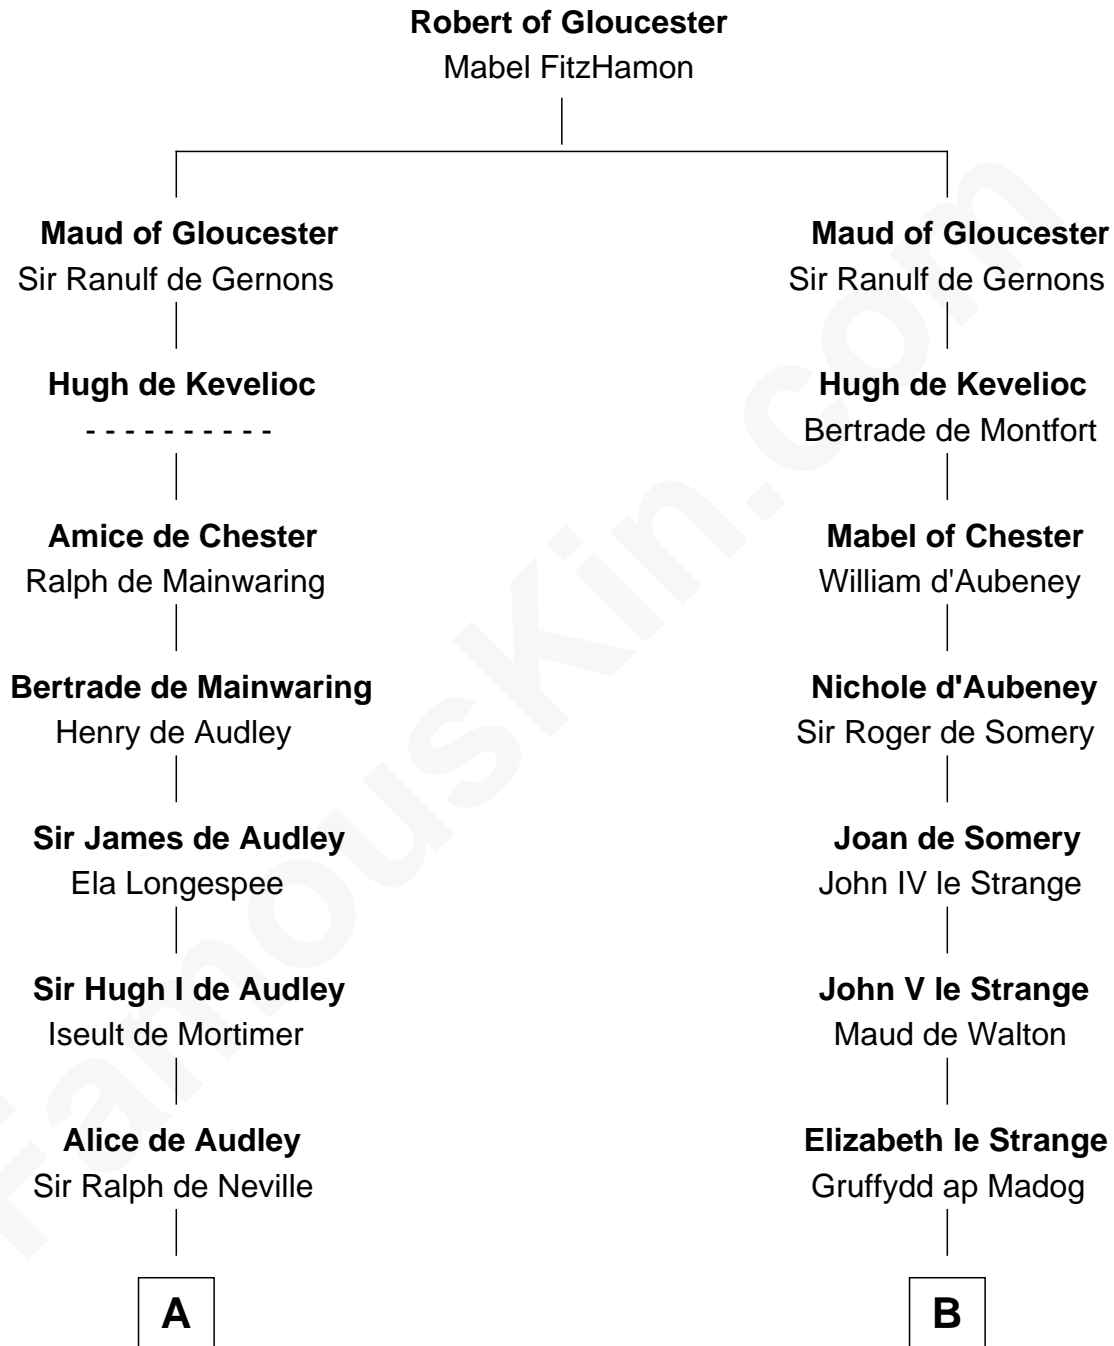

FamousKin.com

Relationship Chart of

John Carroll

Founder of Georgetown University

16th cousin 3 times removed of

Elihu Yale

Benefactor and Namesake of Yale College

C

—
Anne Digges
Henry Darnall

—
Eleanor Darnall
Daniel Carroll

—
John Carroll
Founder, Georgetown University

FamousKin.com