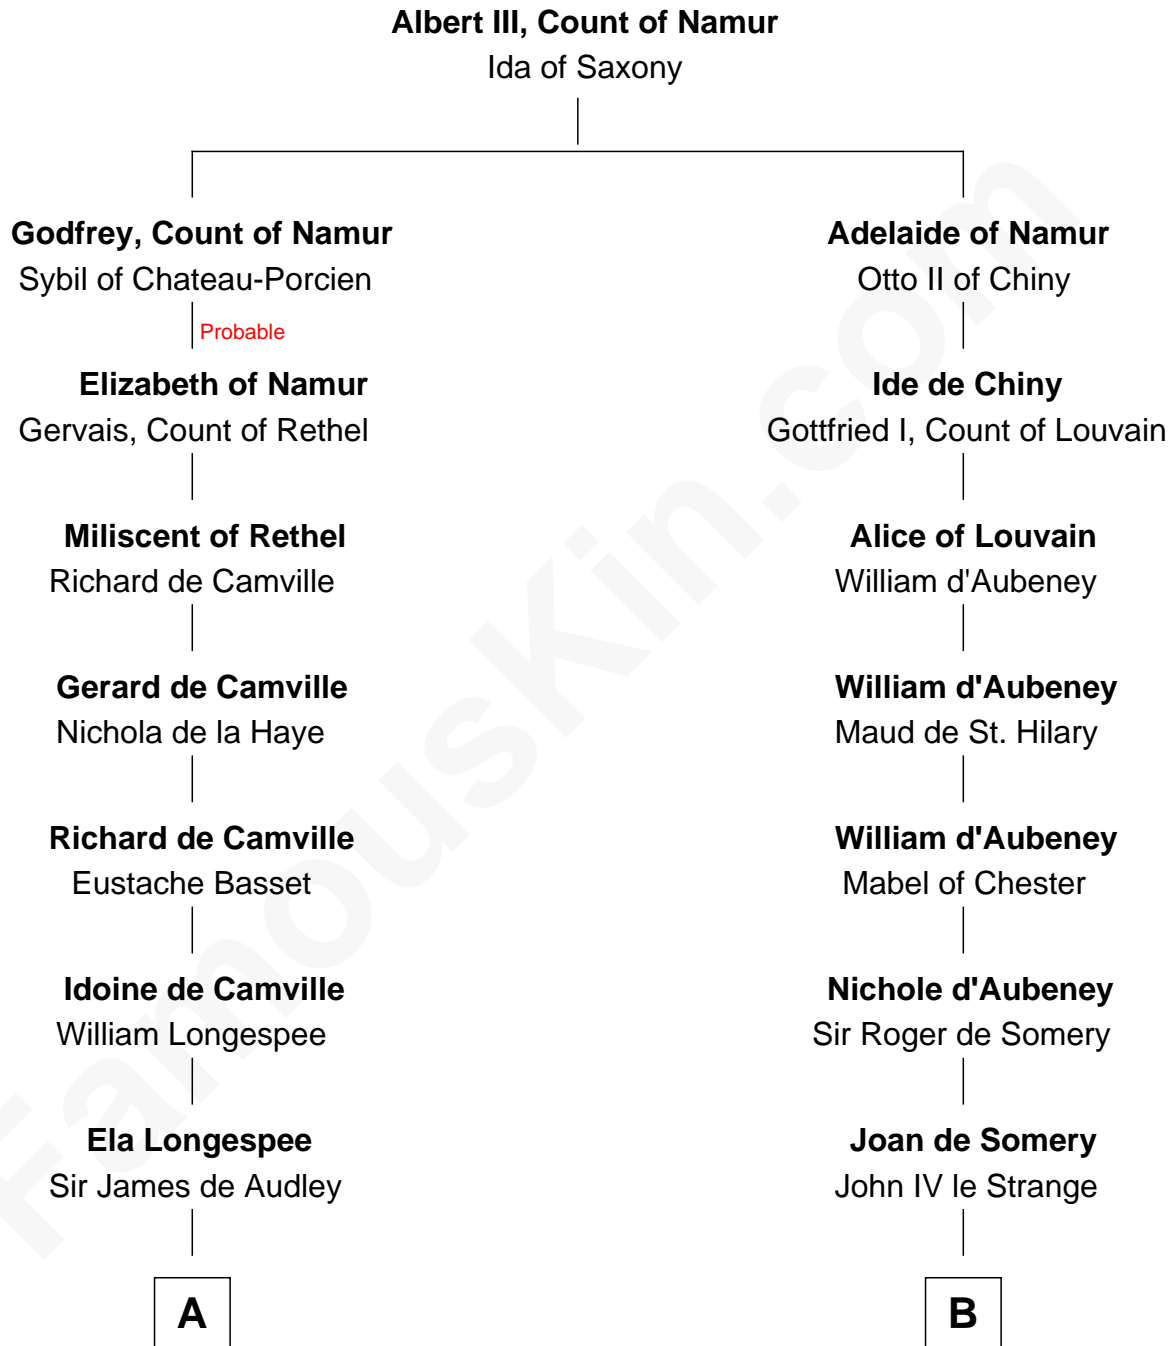

FamousKin.com

Relationship Chart of

John Carroll

Founder of Georgetown University

18th cousin 3 times removed of

Elihu Yale

Benefactor and Namesake of Yale College