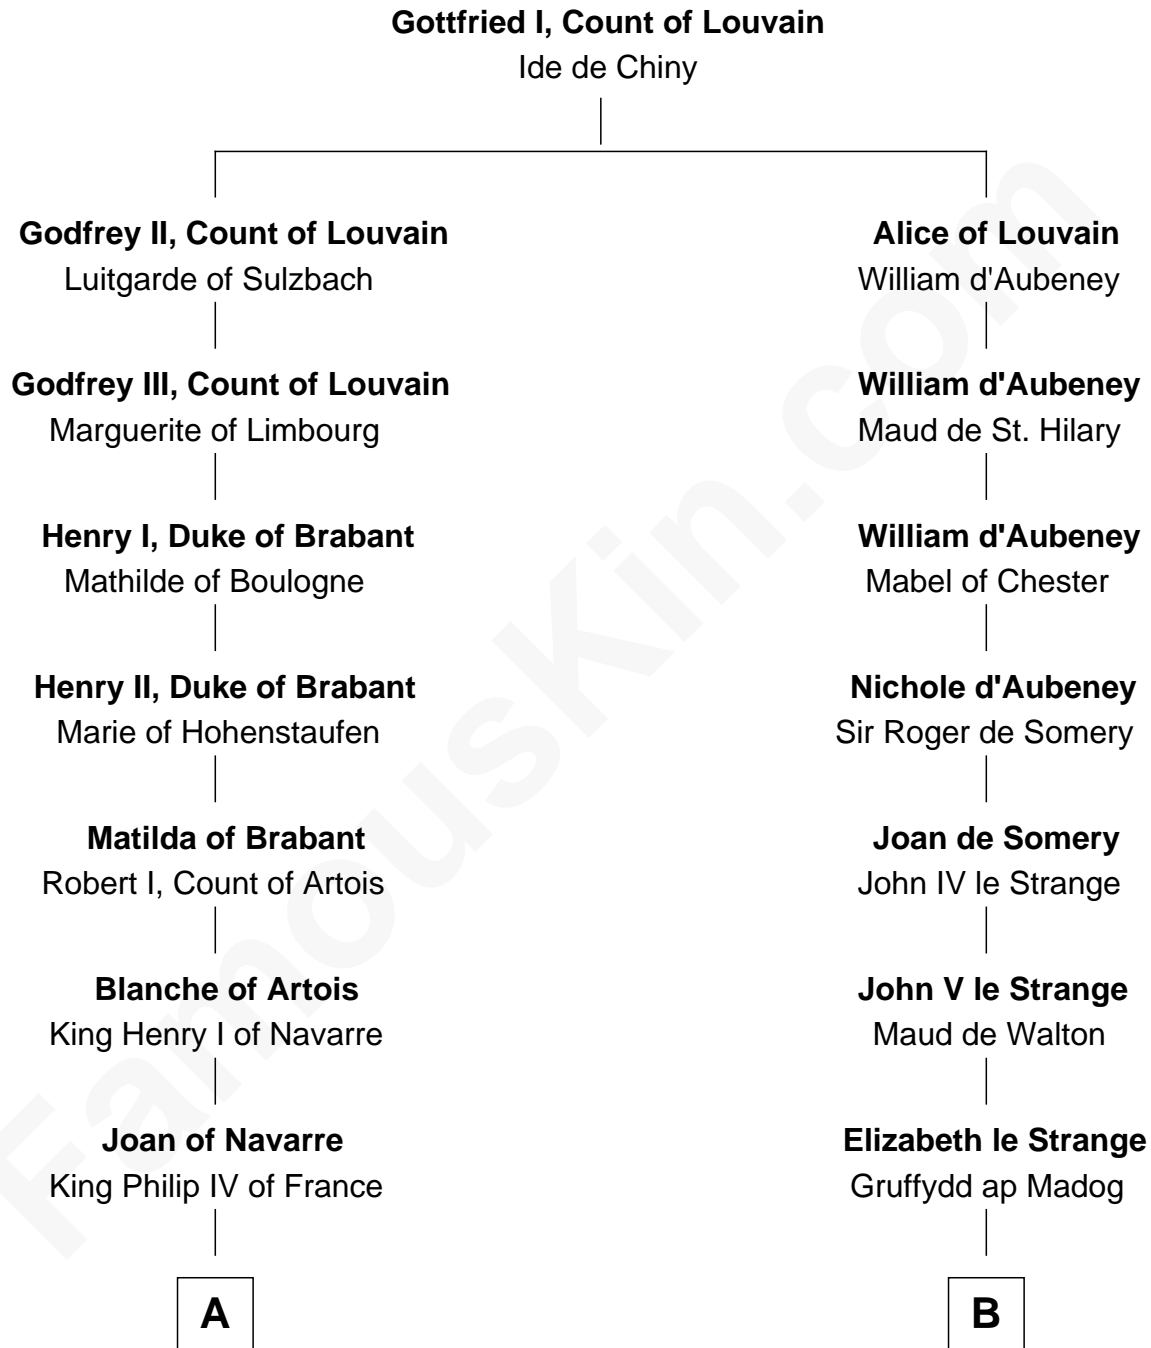

FamousKin.com

Relationship Chart of

John Carroll

Founder of Georgetown University

16th cousin 5 times removed of

Elihu Yale

Benefactor and Namesake of Yale College

C

—
Edward Digges

Elizabeth Page

—
William Digges

Elizabeth Sewall

—
Anne Digges

Henry Darnall

—
Eleanor Darnall

Daniel Carroll