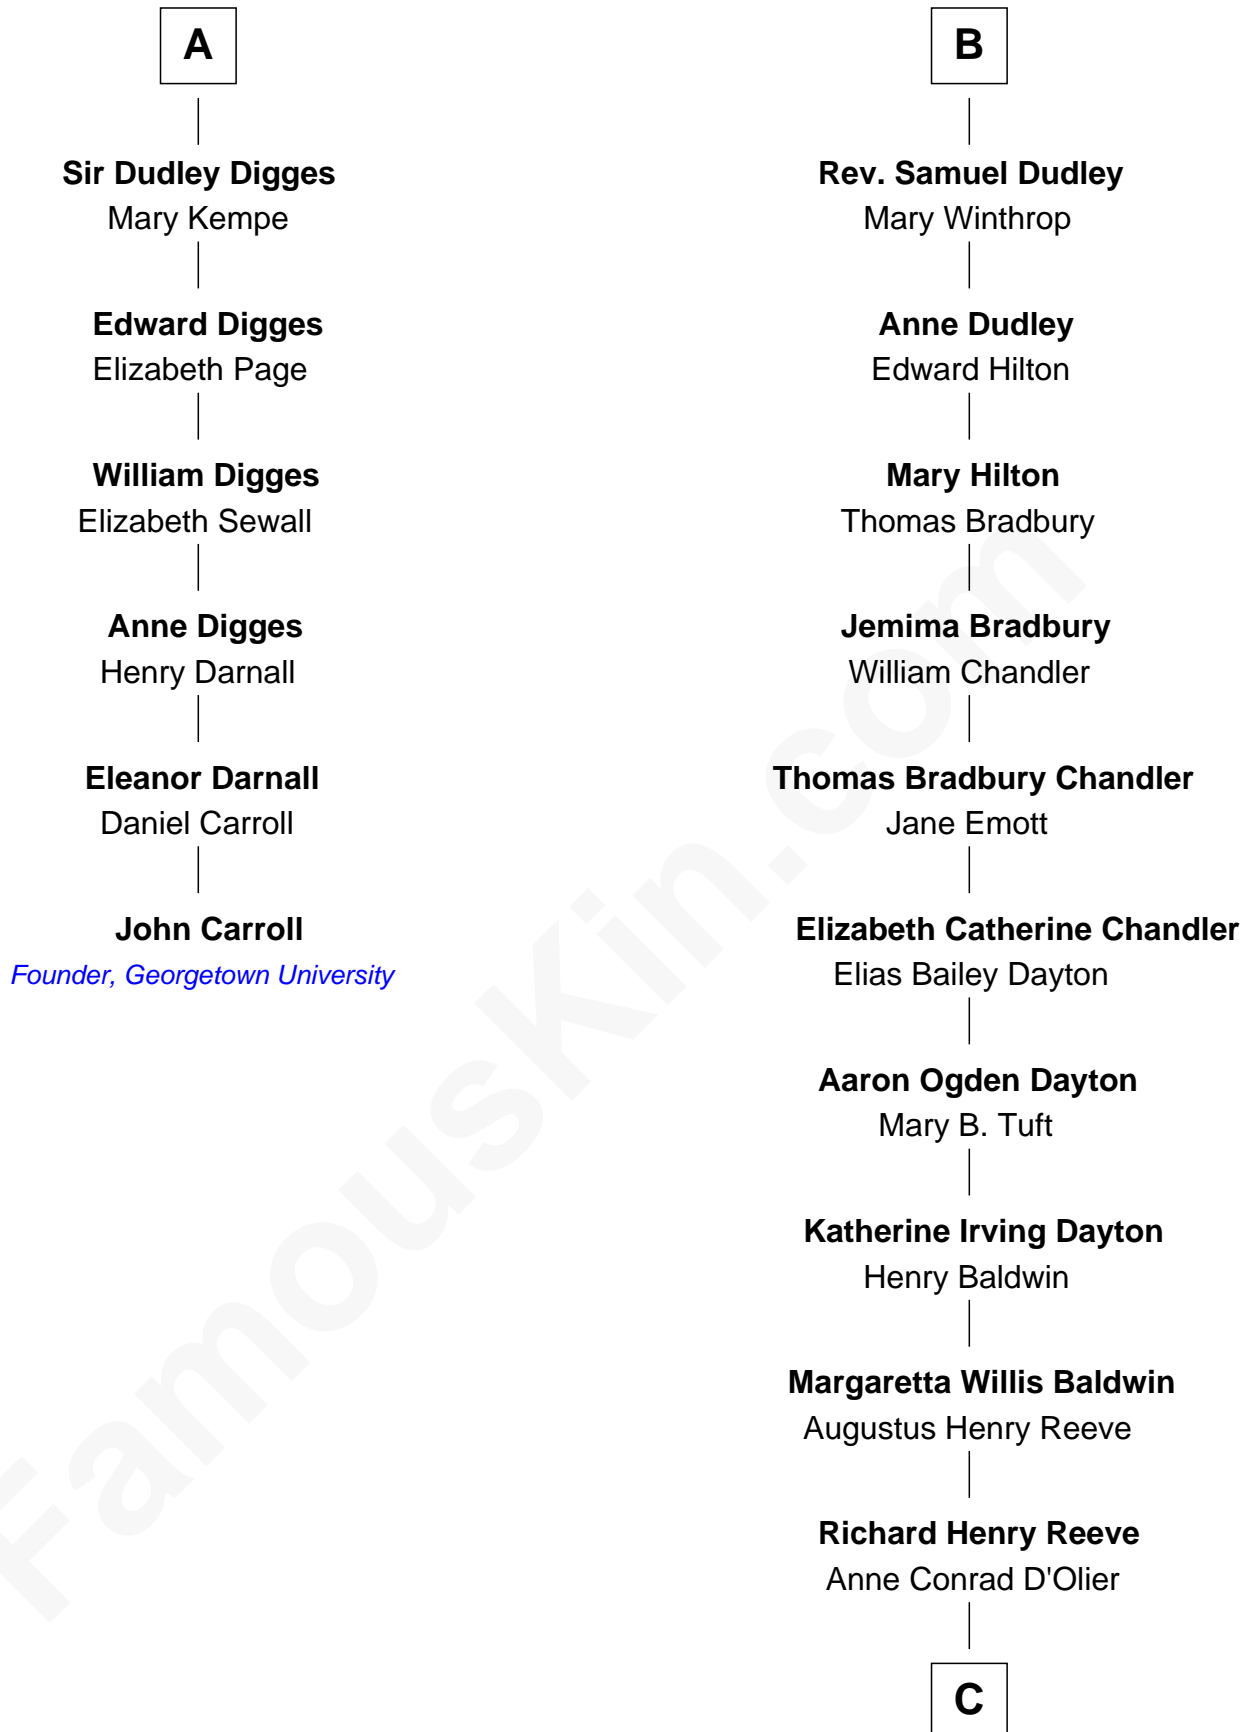

FamousKin.com

Relationship Chart of John Carroll

Founder of Georgetown University

12th cousin 6 times removed of

Christopher Reeve
Movie Actor

C

Franklin D'Olier Reeve

Barbara Pitney Lamb