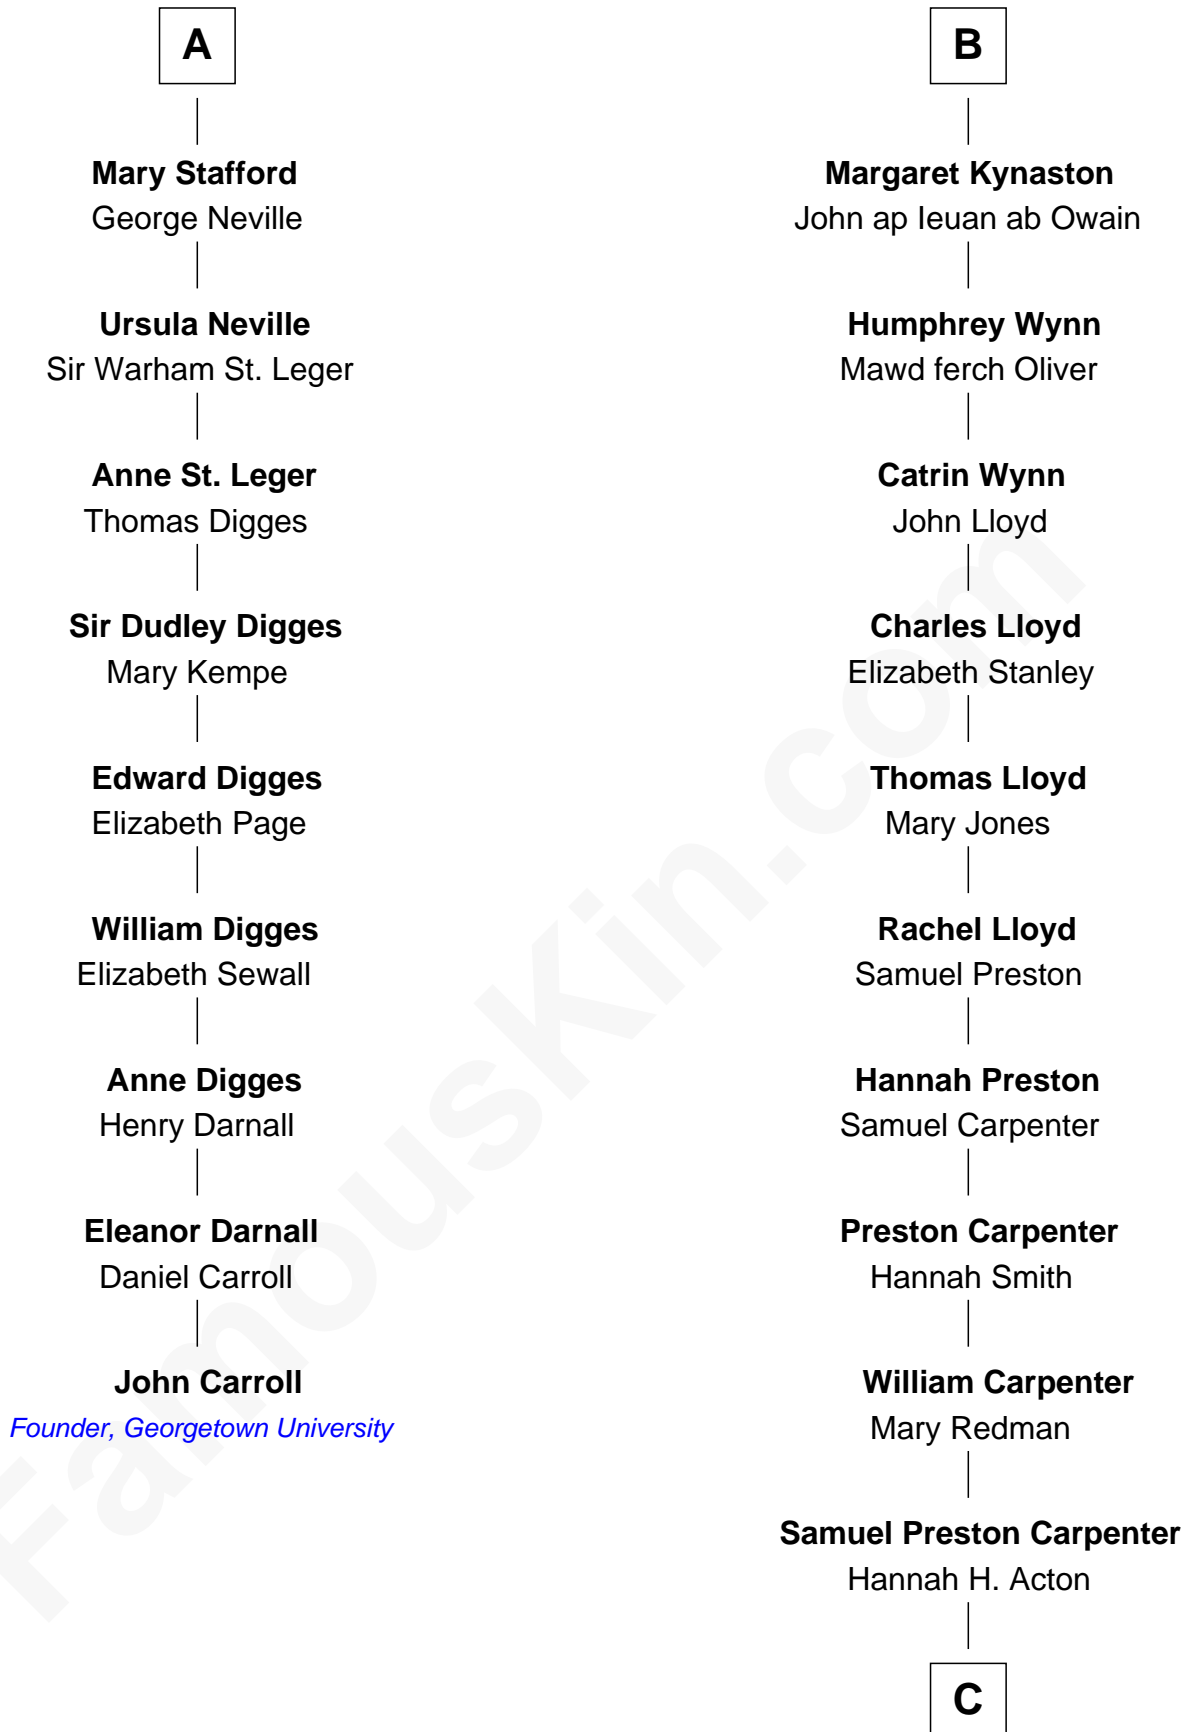

FamousKin.com Relationship Chart of

John Carroll

Founder of Georgetown University

15th cousin 6 times removed of

Christopher Reeve

Movie Actor

C

Sarah Wyatt Carpenter