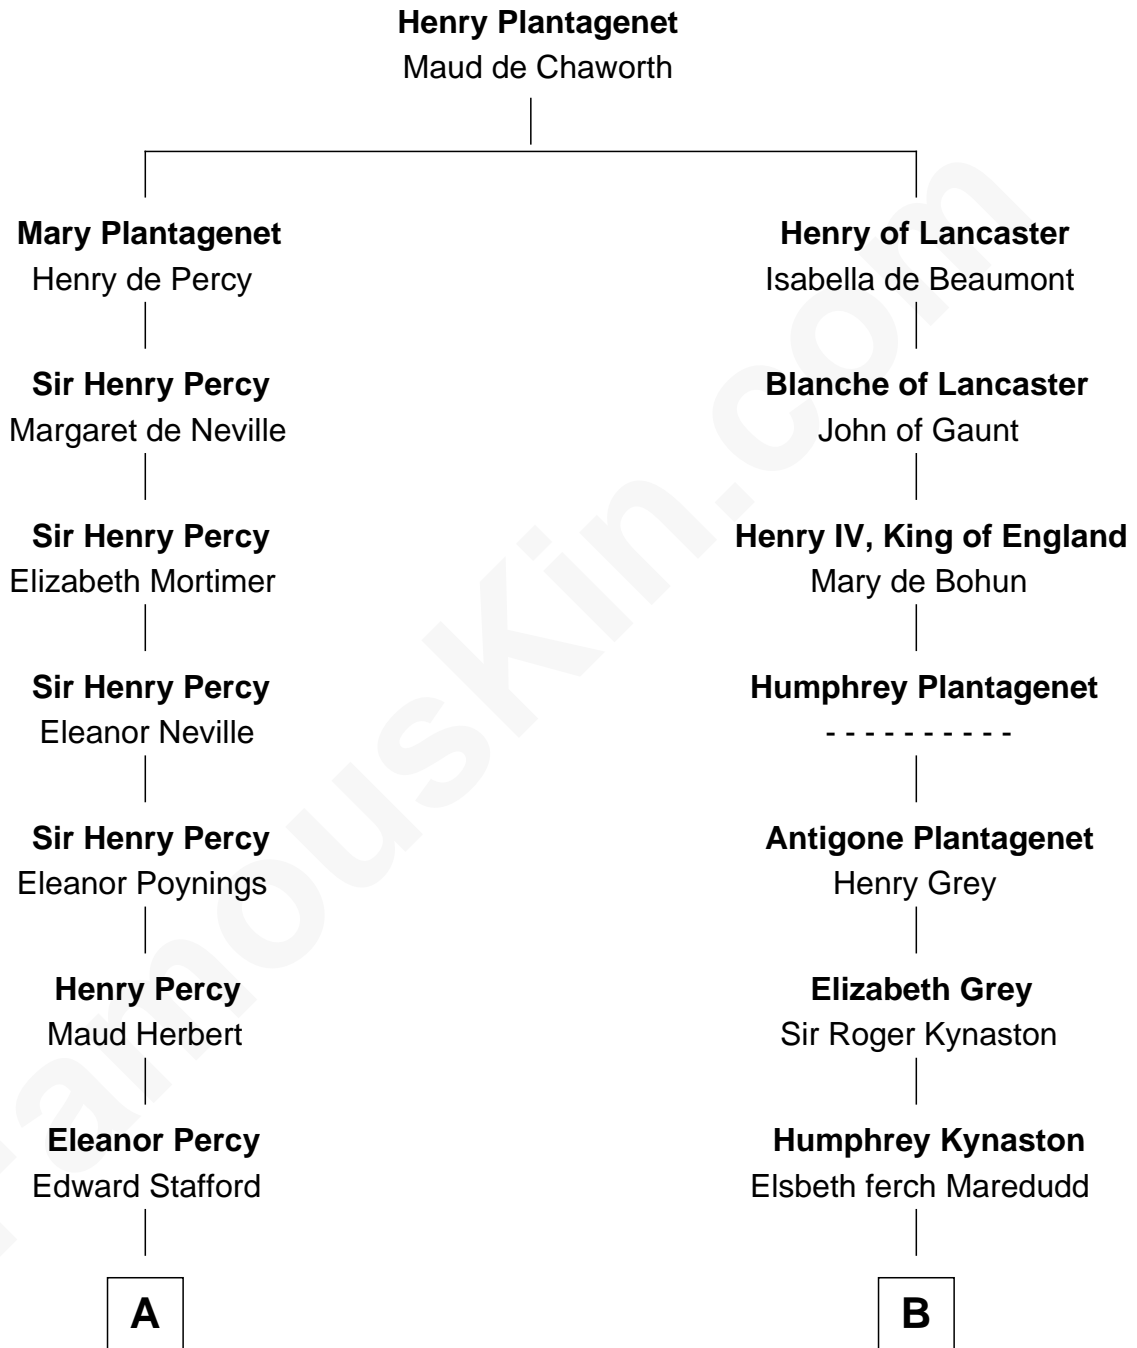

FamousKin.com Relationship Chart of

John Carroll

Founder of Georgetown University

15th cousin 6 times removed of

Christopher Reeve

Movie Actor

C

Sarah Wyatt Carpenter

Richard Henry Reeve

Augustus Henry Reeve

Margaretta Willis Baldwin

Richard Henry Reeve

Anne Conrad D'Olier

Franklin D'Olier Reeve

Barbara Pitney Lamb

Christopher Reeve