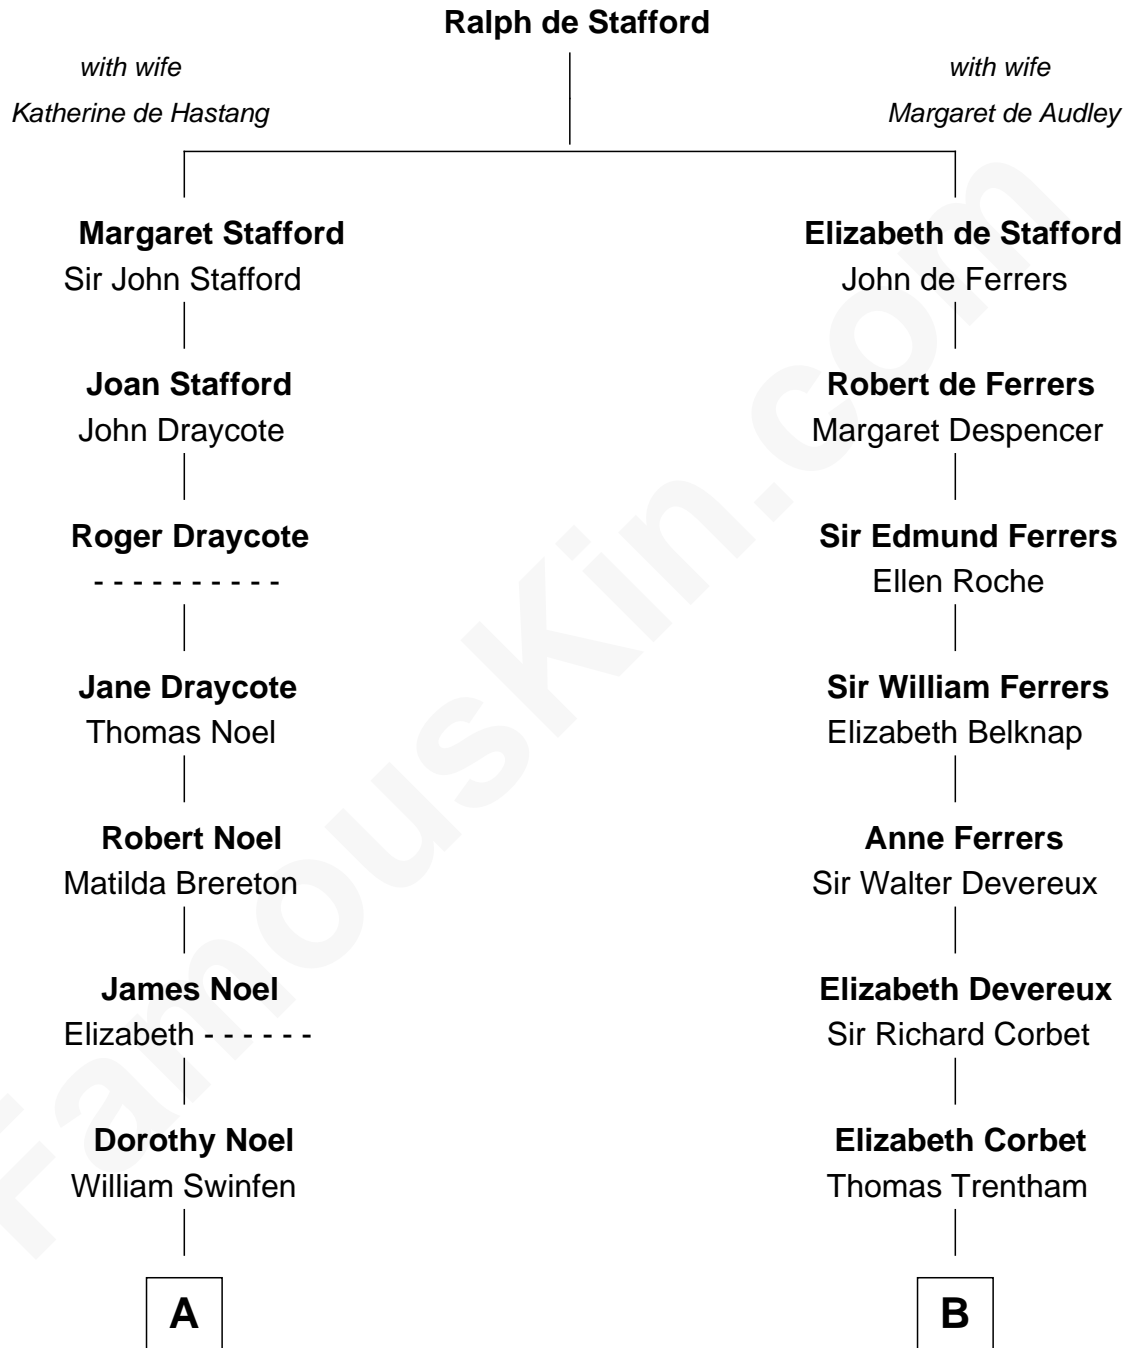

FamousKin.com

Relationship Chart of

John Carroll

Founder of Georgetown University

14th cousin 7 times removed of

Christopher Reeve

Movie Actor

C

Sarah Wyatt Carpenter

Richard Henry Reeve

Augustus Henry Reeve

Margaretta Willis Baldwin

Richard Henry Reeve

Anne Conrad D'Olier

Franklin D'Olier Reeve

Barbara Pitney Lamb