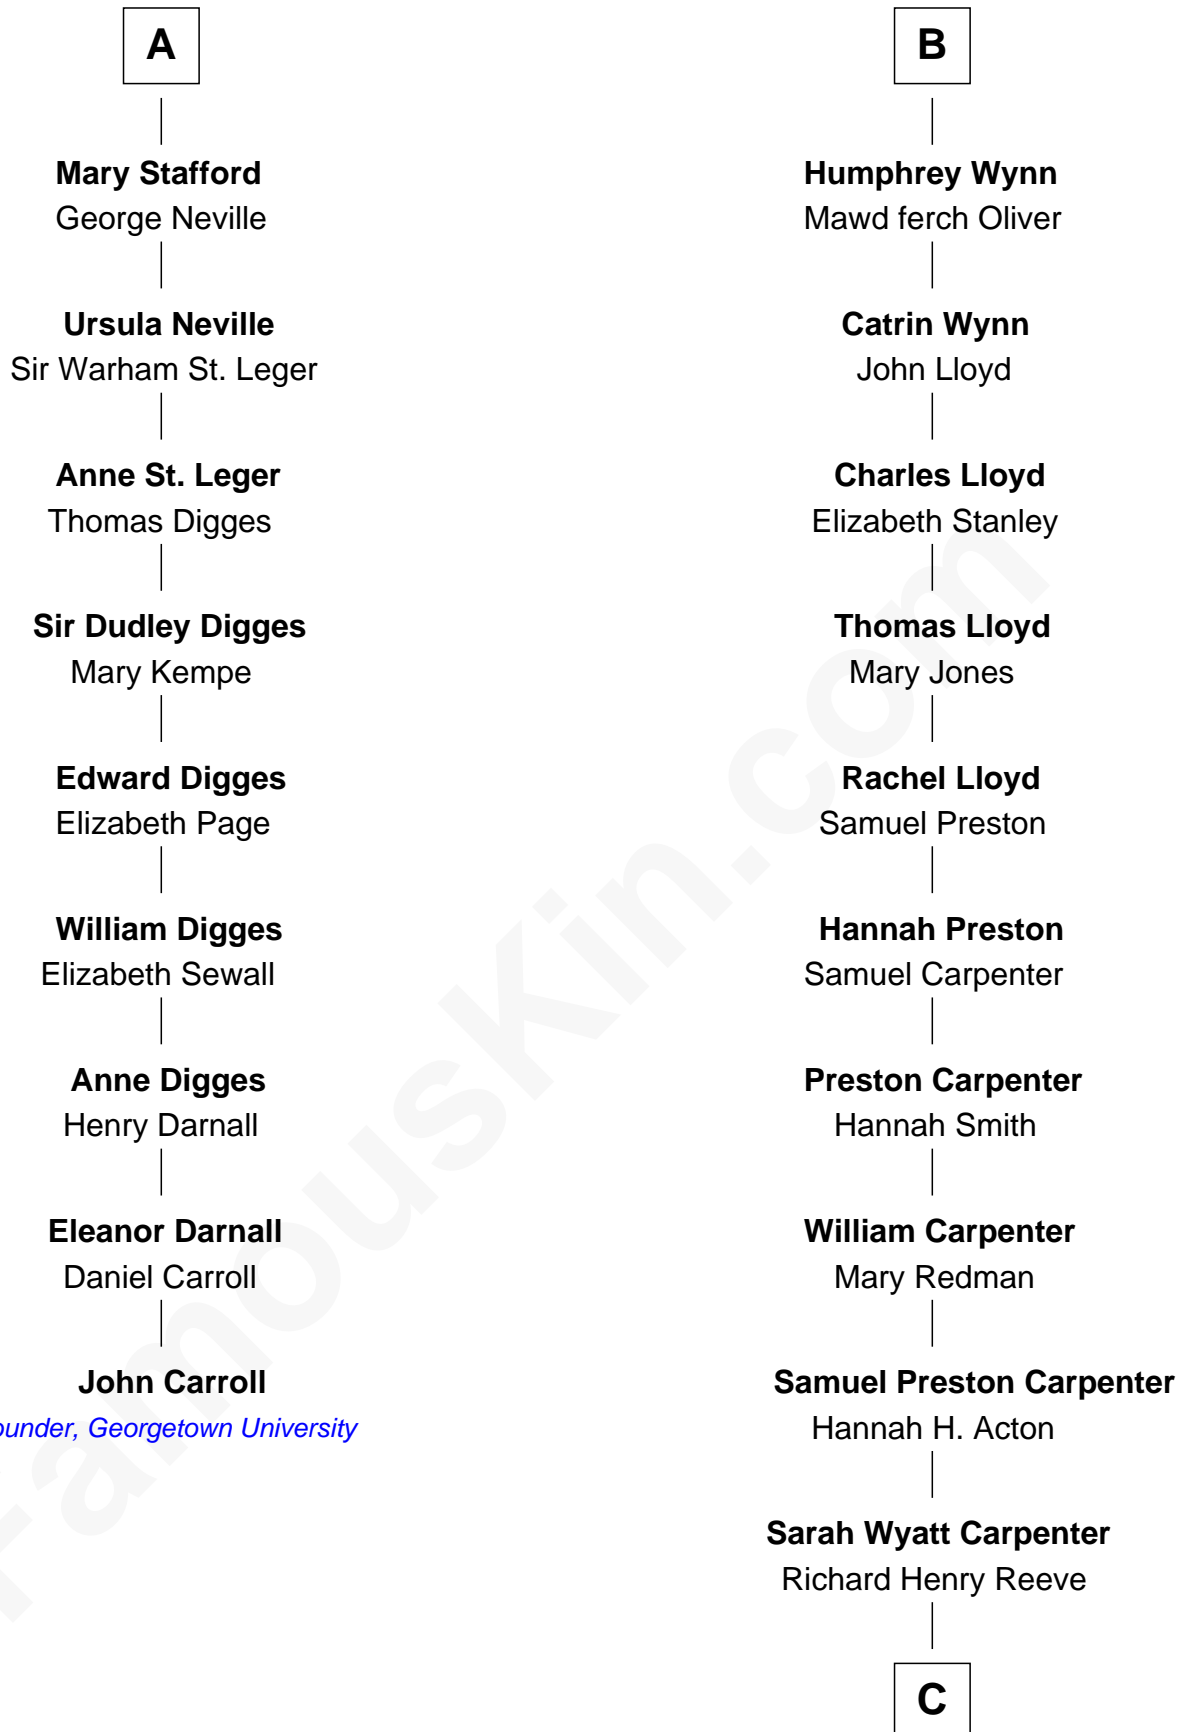

FamousKin.com

Relationship Chart of

John Carroll

Founder of Georgetown University

15th cousin 5 times removed of

Christopher Reeve
Movie Actor

C

Augustus Henry Reeve
Margaretta Willis Baldwin