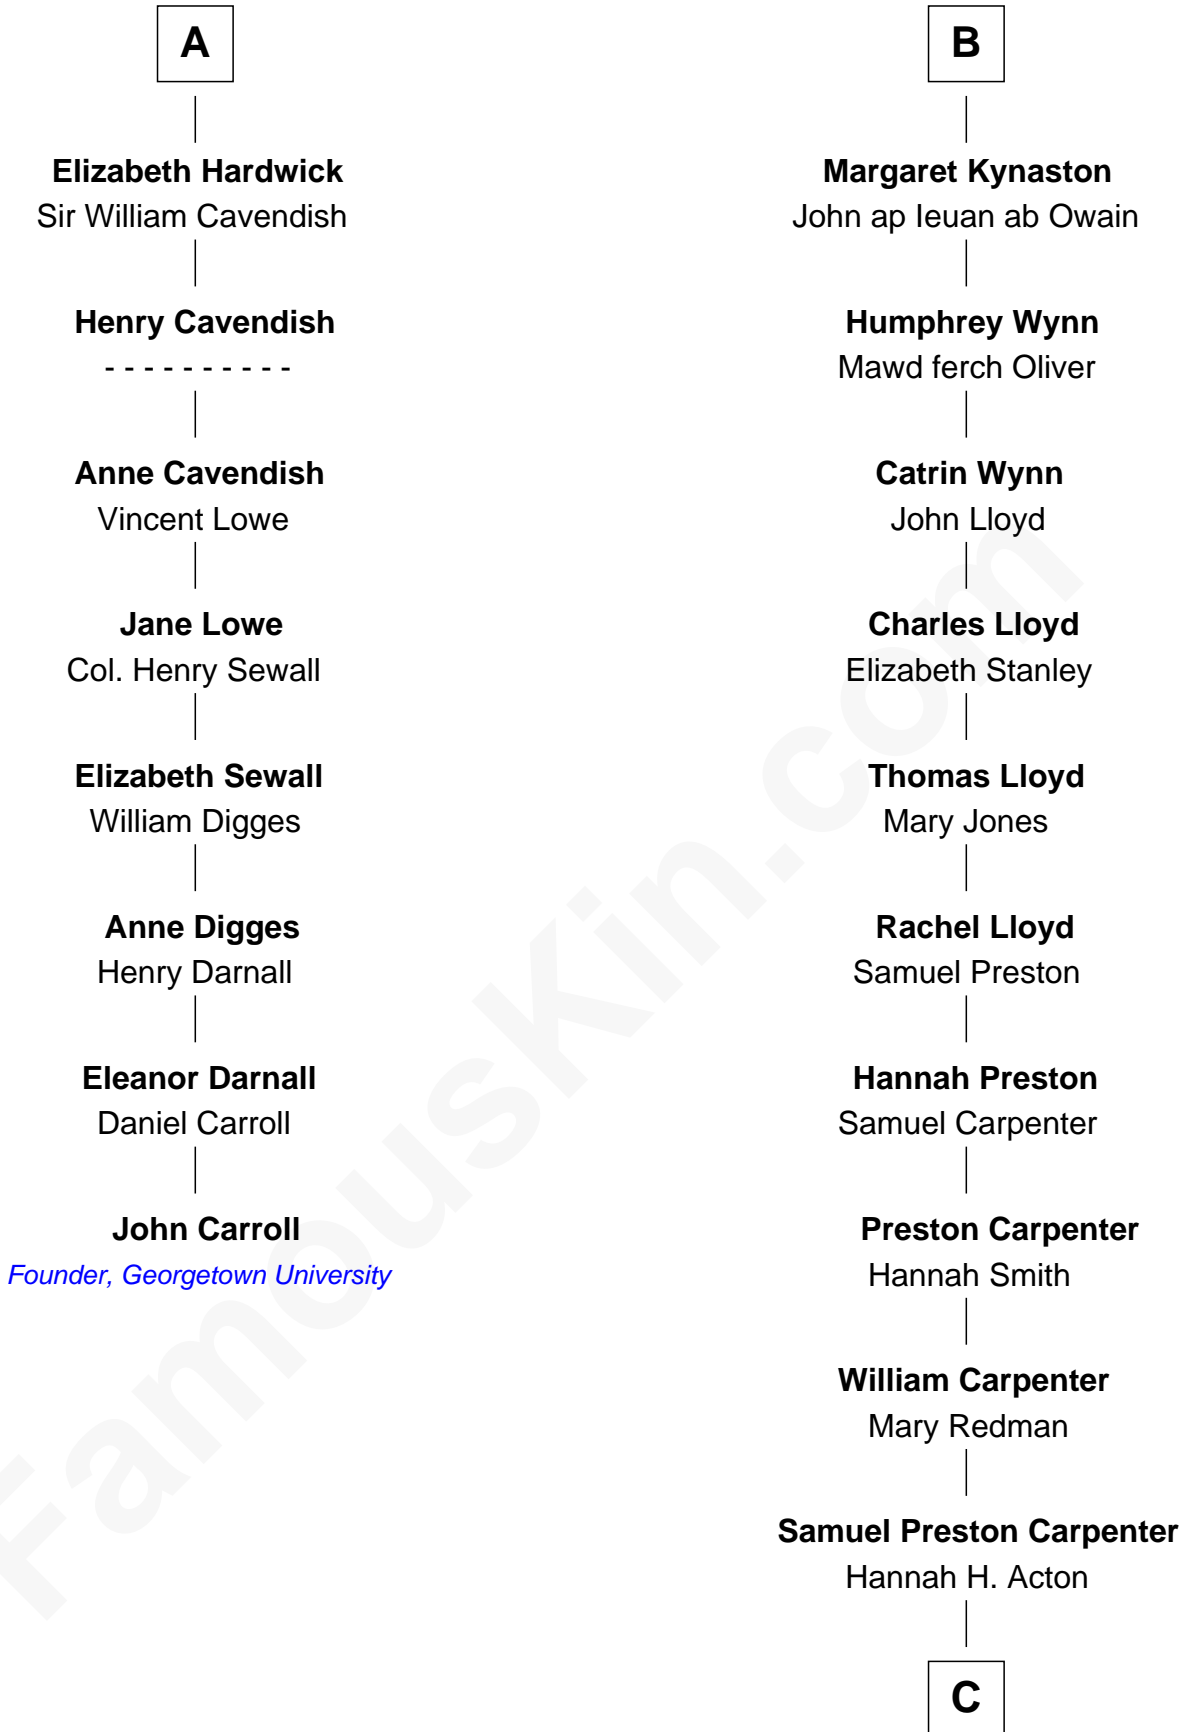

FamousKin.com Relationship Chart of

John Carroll

Founder of Georgetown University

14th cousin 7 times removed of

Christopher Reeve

Movie Actor

Edmund Fitzalan

Alice de Warenne

C

Sarah Wyatt Carpenter

Richard Henry Reeve

Augustus Henry Reeve

Margaretta Willis Baldwin

Richard Henry Reeve

Anne Conrad D'Olier

Franklin D'Olier Reeve