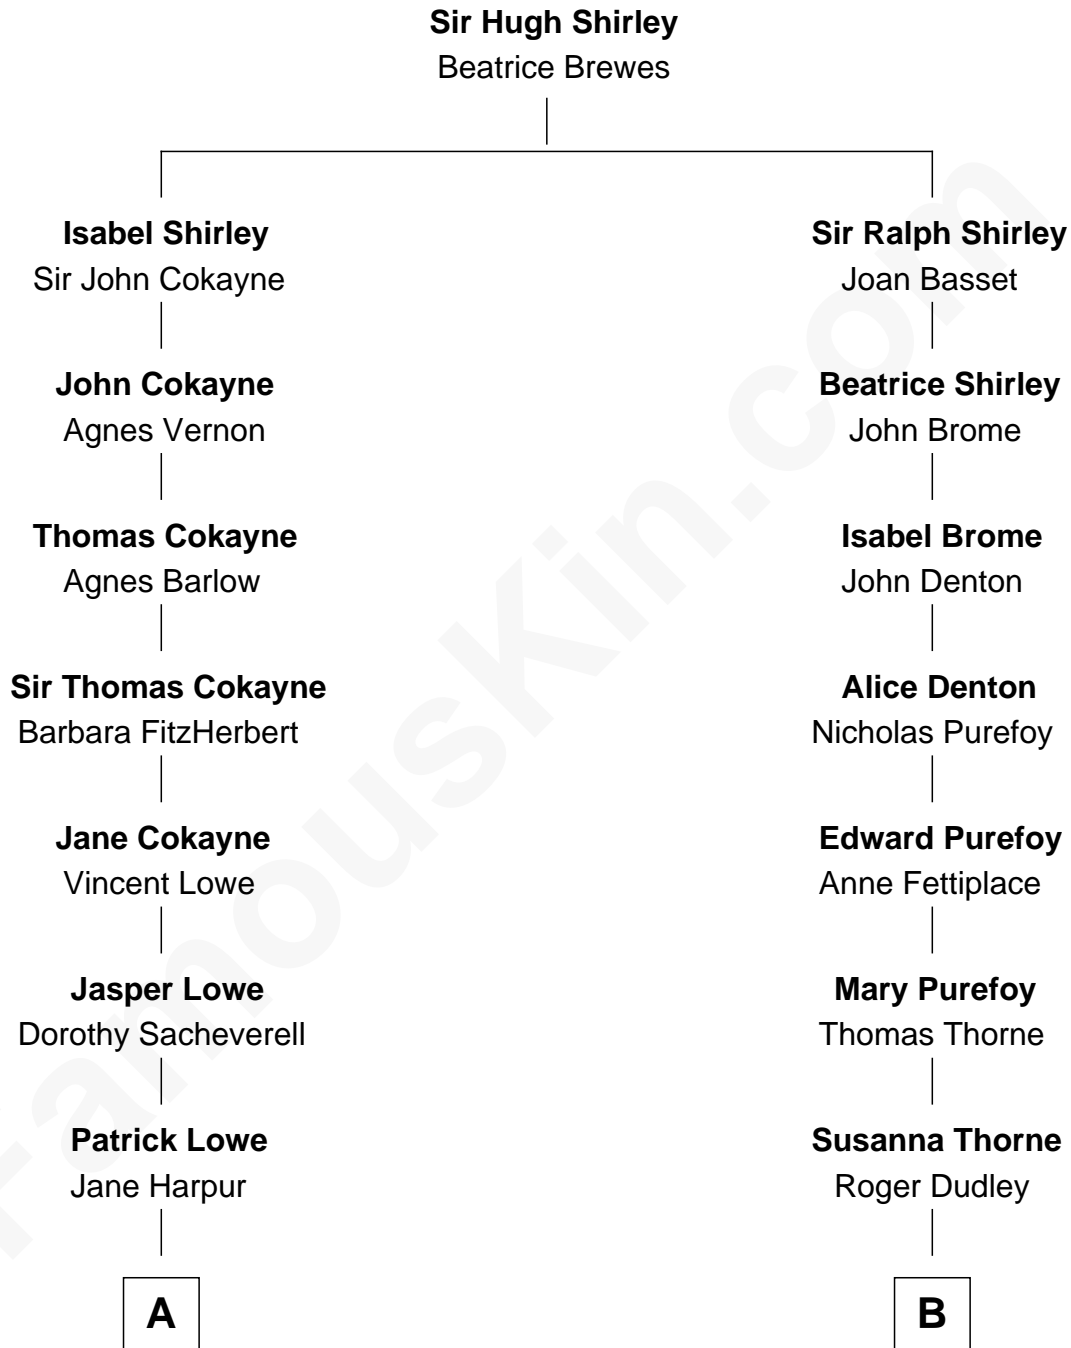

## Relationship Chart of

### John Carroll

Founder of Georgetown University

12th cousin 3 times removed of

### Colonel Robert Gould Shaw

U.S. Civil War leader of film "Glory" fame

**A**

**Vincent Lowe**  
Anne Cavendish

**Jane Lowe**  
Col. Henry Sewall

**Elizabeth Sewall**  
William Digges

**Anne Digges**  
Henry Darnall