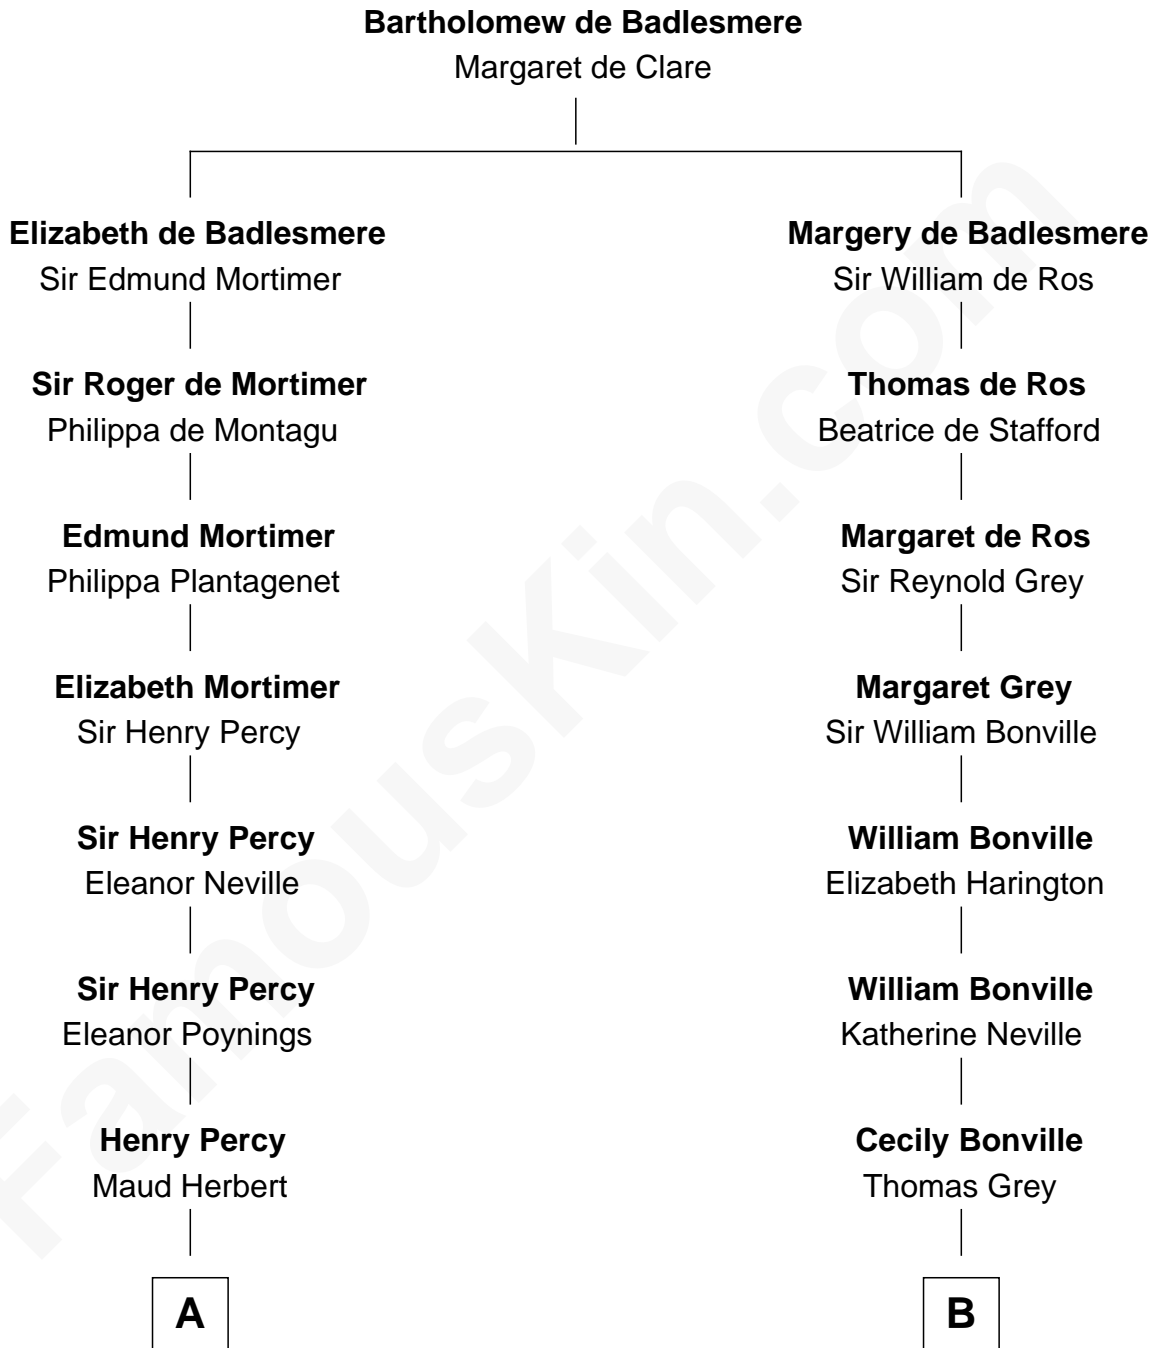

## Relationship Chart of

### John Carroll

Founder of Georgetown University

16th cousin 2 times removed of

### Colonel Robert Gould Shaw

U.S. Civil War leader of film "Glory" fame

C

Francis George Shaw

Sarah Blake Sturgis

Colonel Robert Gould Shaw

*Main character in film "Glory"*

FamousKin.com