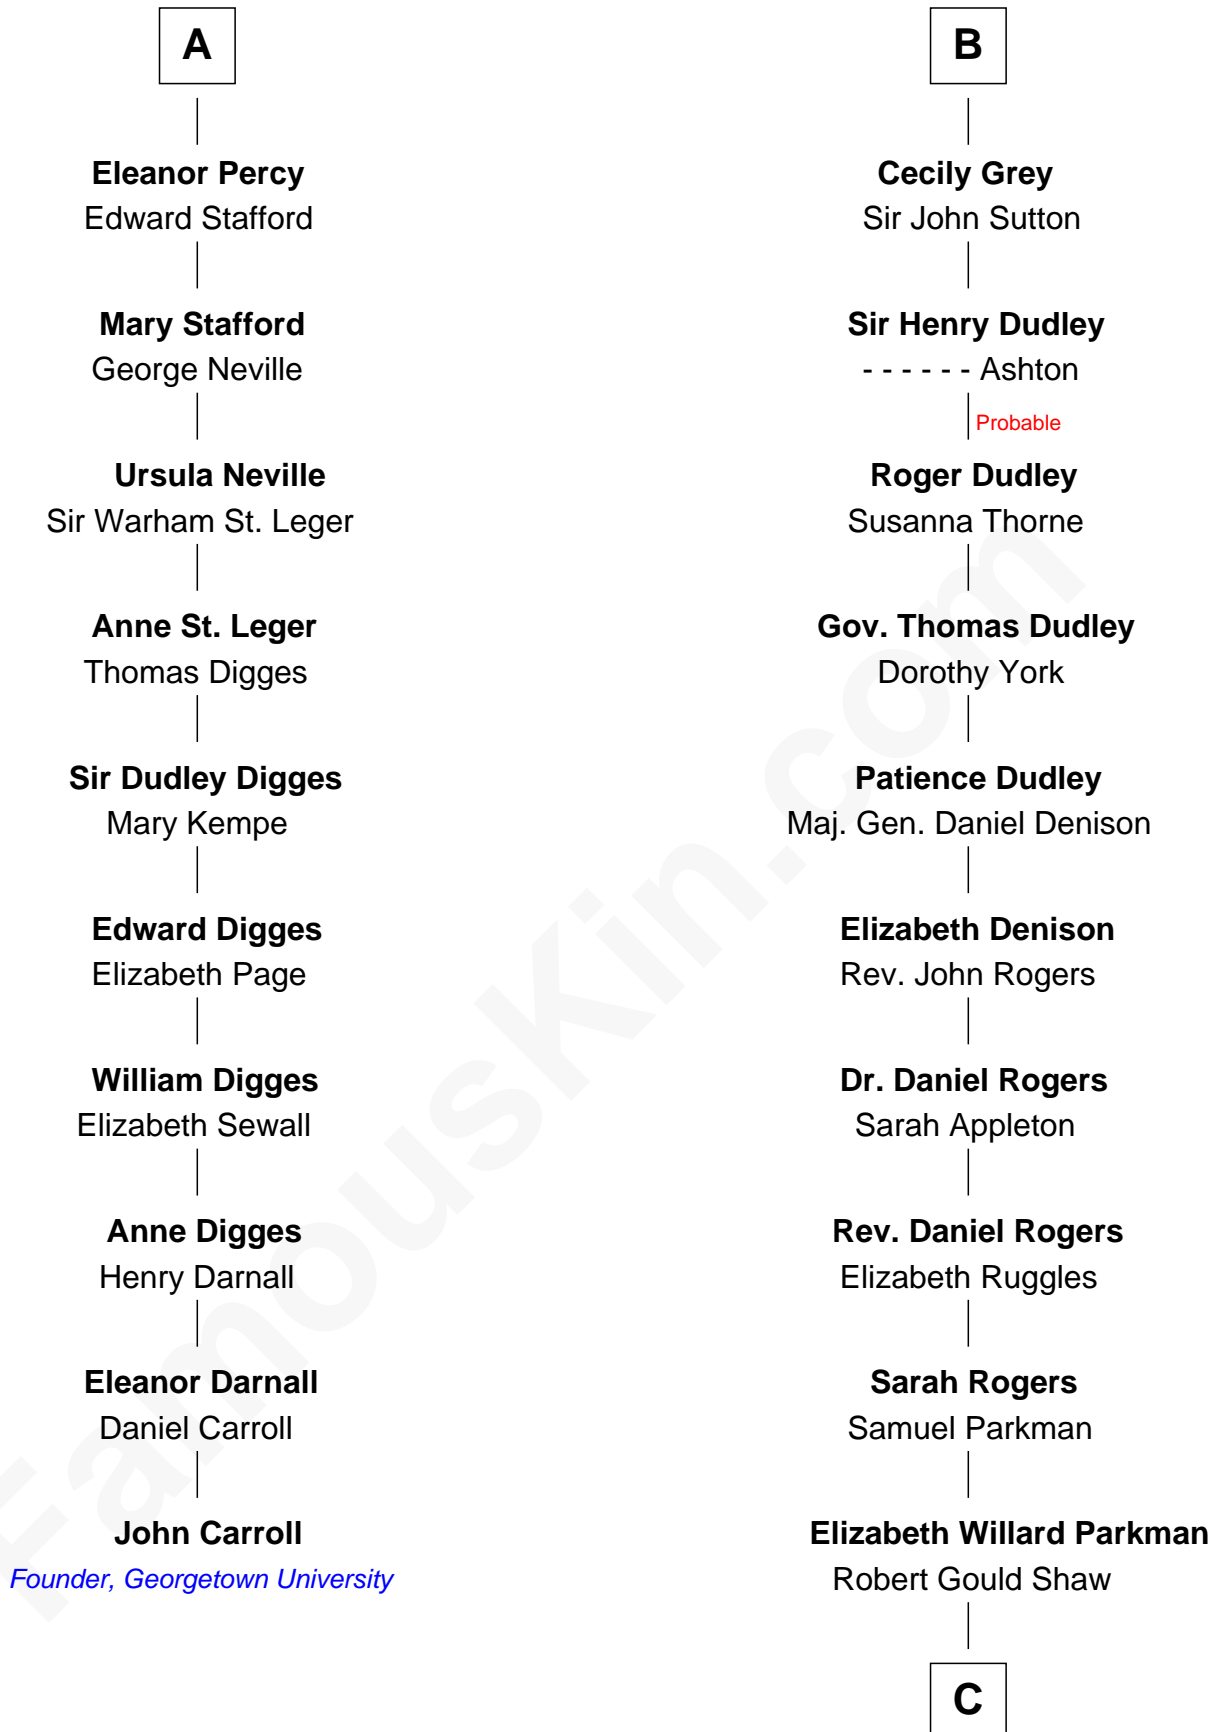

## Relationship Chart of

### John Carroll

Founder of Georgetown University

16th cousin 2 times removed of

### Colonel Robert Gould Shaw

U.S. Civil War leader of film "Glory" fame

C

Francis George Shaw

Sarah Blake Sturgis

Colonel Robert Gould Shaw

*Main character in film "Glory"*

FamousKin.com