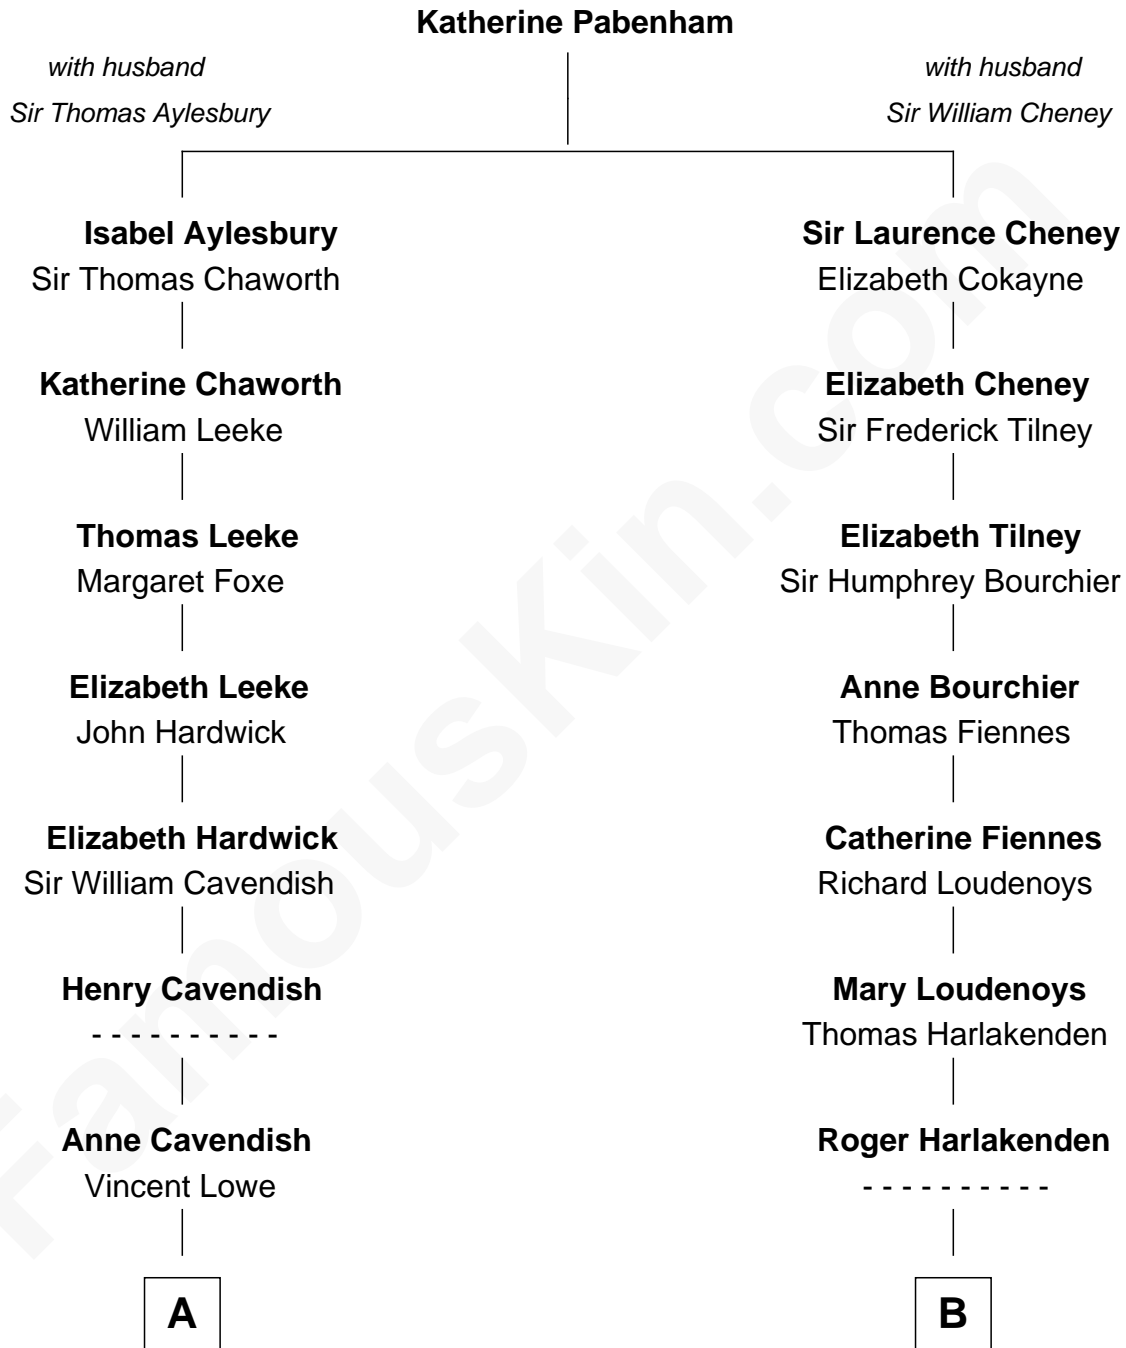

FamousKin.com Relationship Chart of

John Carroll

Founder of Georgetown University

11th cousin 8 times removed of

Anne Baxter

Movie Actress

C

Frank Lloyd Wright

Catherine L. Tobin

Catherine Dorothy Wright

Kenneth Stuart Baxter

Anne Baxter

Movie Actress

FamousKin.com