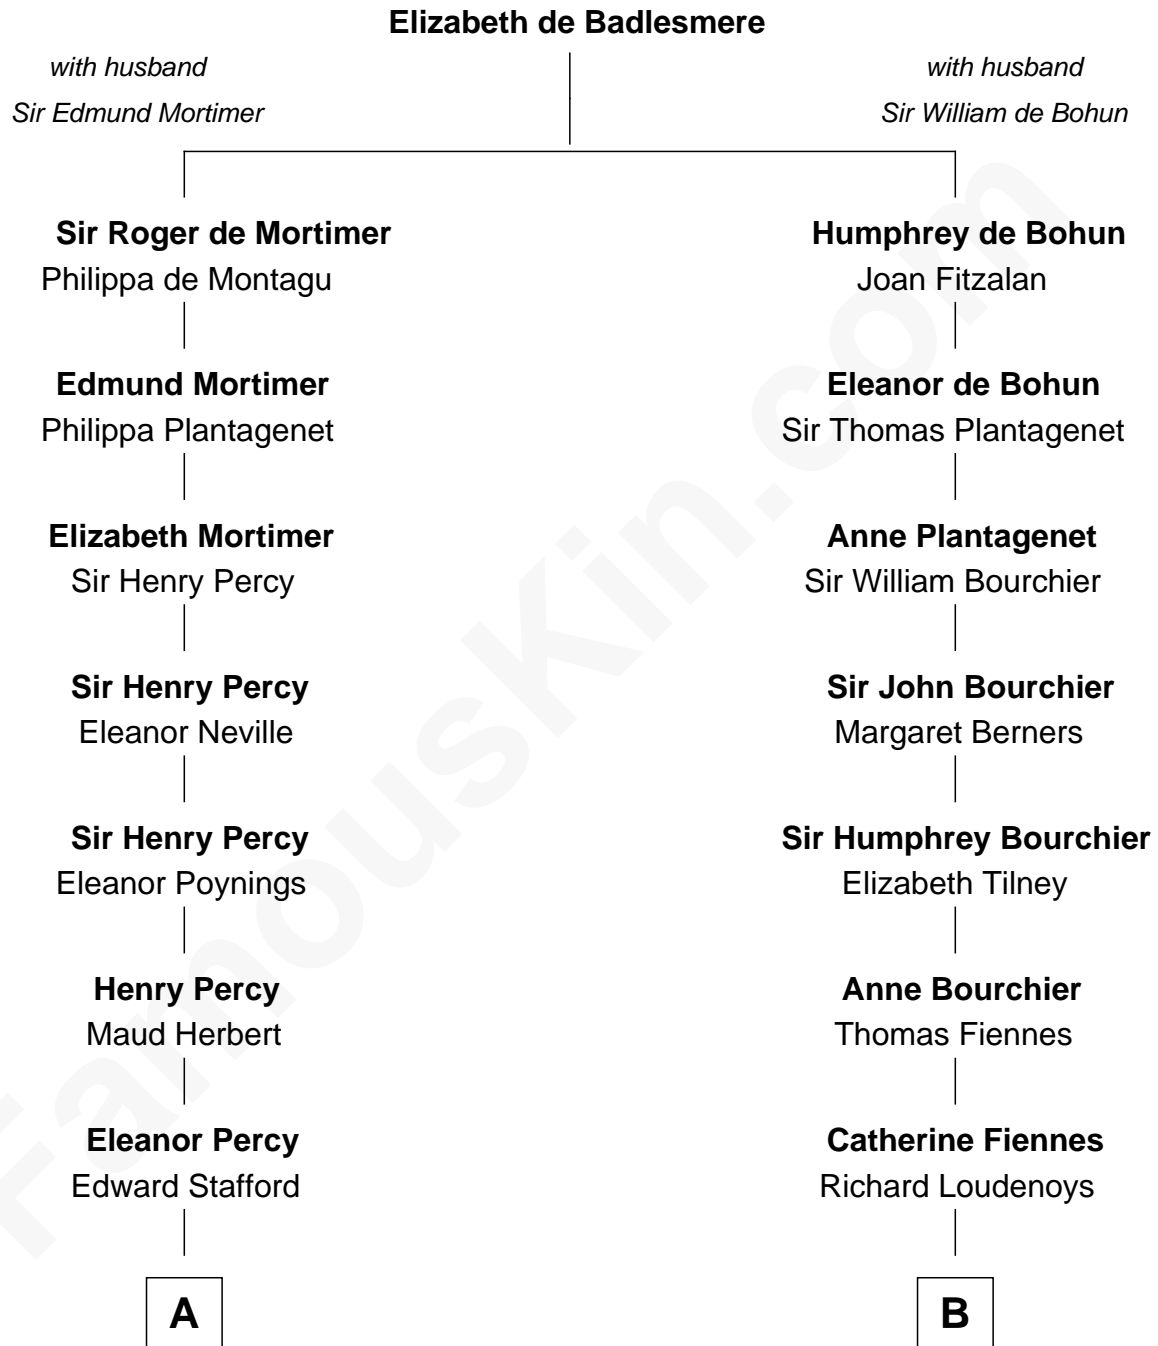

FamousKin.com Relationship Chart of

John Carroll

Founder of Georgetown University

15th cousin 6 times removed of

Anne Baxter

Movie Actress

C

Rev. David Wright

Abigail Goddard

William Carey Wright

Anna Lloyd Jones

Frank Lloyd Wright

Catherine L. Tobin

Catherine Dorothy Wright

Kenneth Stuart Baxter

Anne Baxter