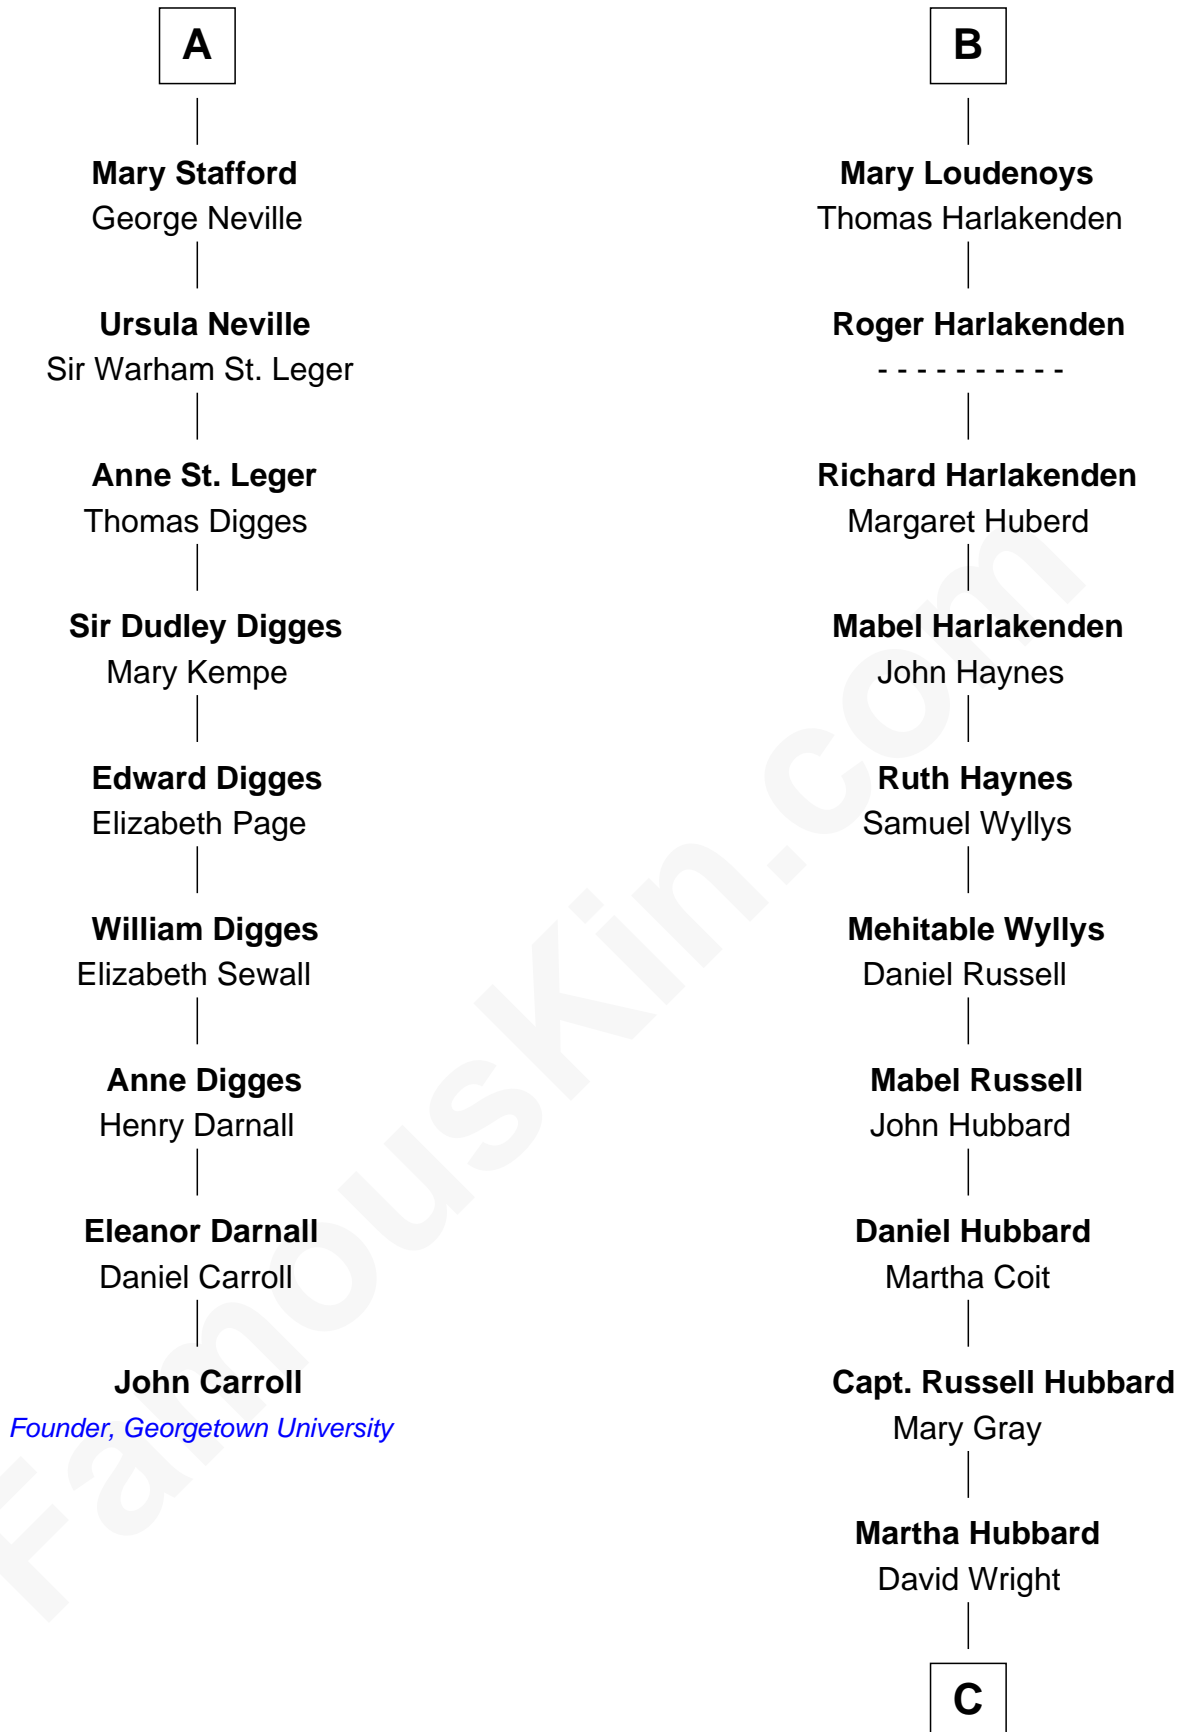

FamousKin.com Relationship Chart of

John Carroll

Founder of Georgetown University

15th cousin 6 times removed of

Anne Baxter

Movie Actress

C

Rev. David Wright

Abigail Goddard

William Carey Wright

Anna Lloyd Jones

Frank Lloyd Wright

Catherine L. Tobin

Catherine Dorothy Wright

Kenneth Stuart Baxter

Anne Baxter