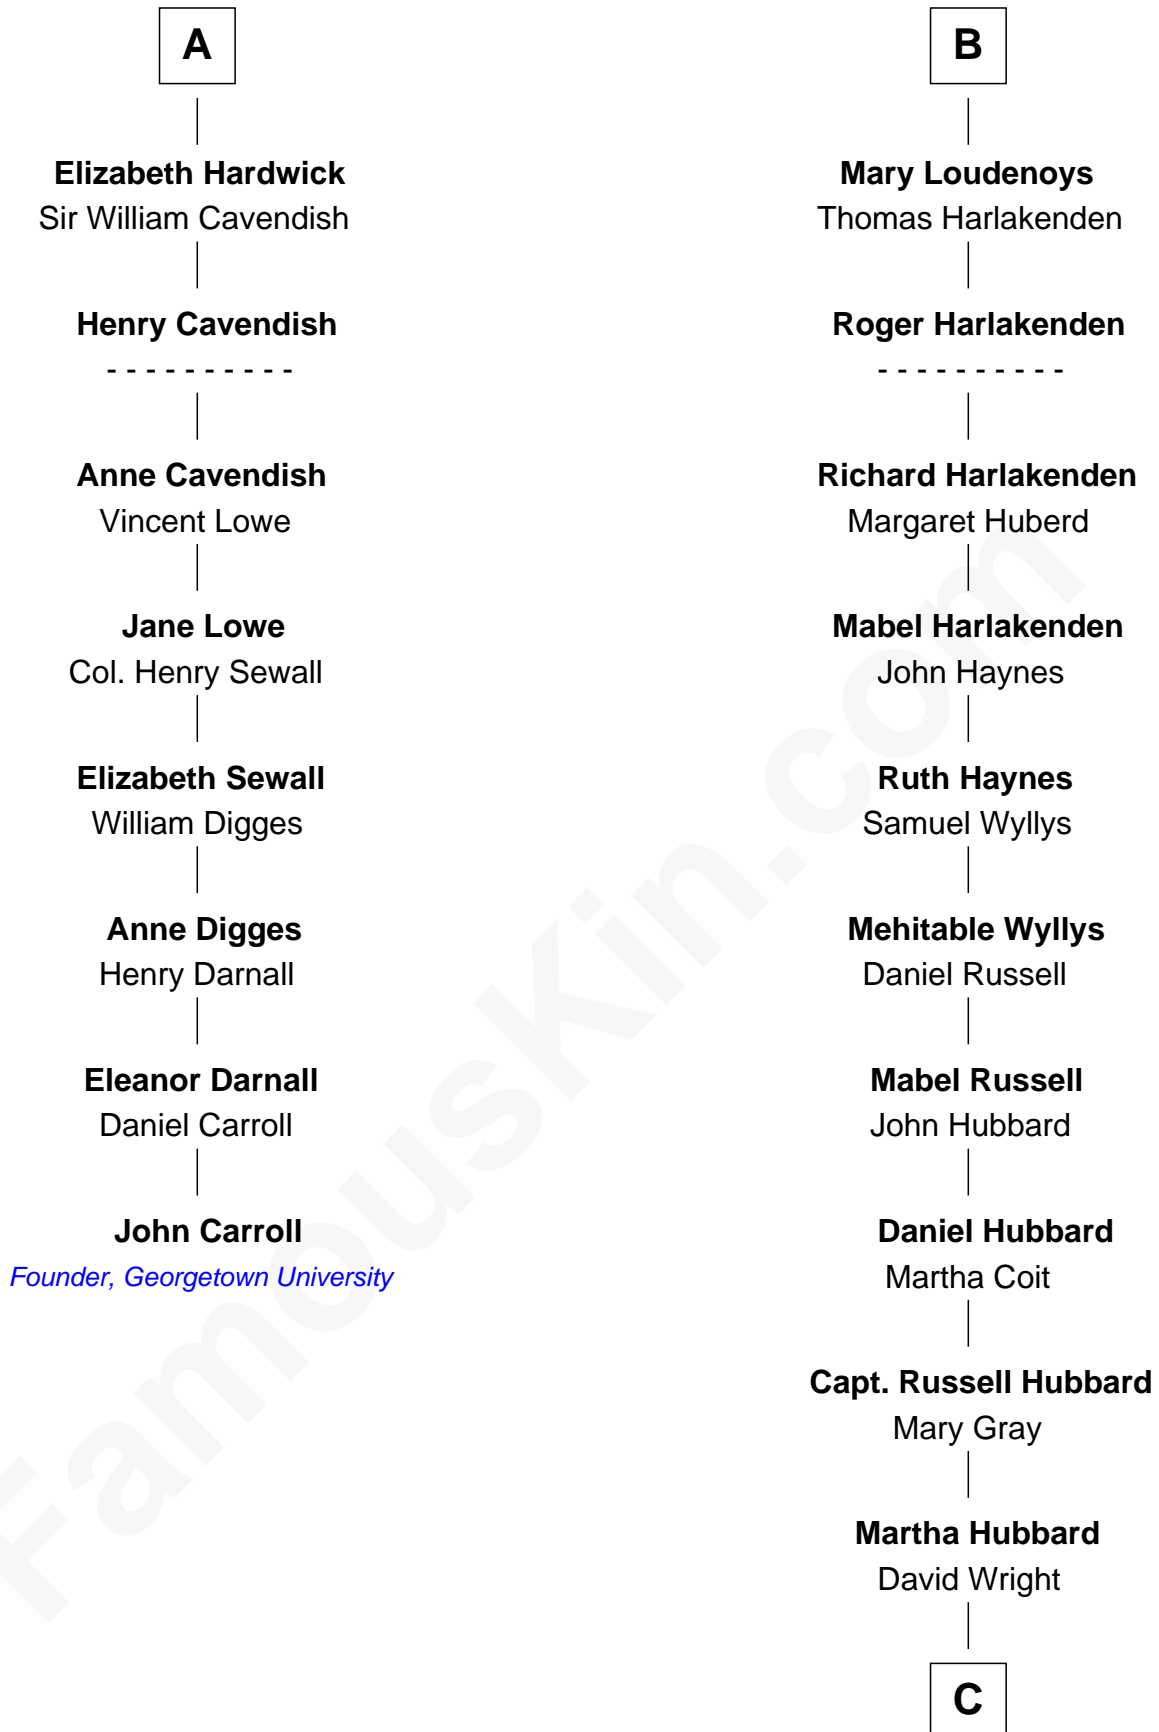

FamousKin.com

Relationship Chart of

John Carroll

Founder of Georgetown University

14th cousin 7 times removed of

Anne Baxter

Movie Actress

Edmund Fitzalan

Alice de Warenne

C

Rev. David Wright

Abigail Goddard

William Carey Wright

Anna Lloyd Jones

Frank Lloyd Wright

Catherine L. Tobin

Catherine Dorothy Wright

Kenneth Stuart Baxter

Anne Baxter

Movie Actress

FamousKin.com