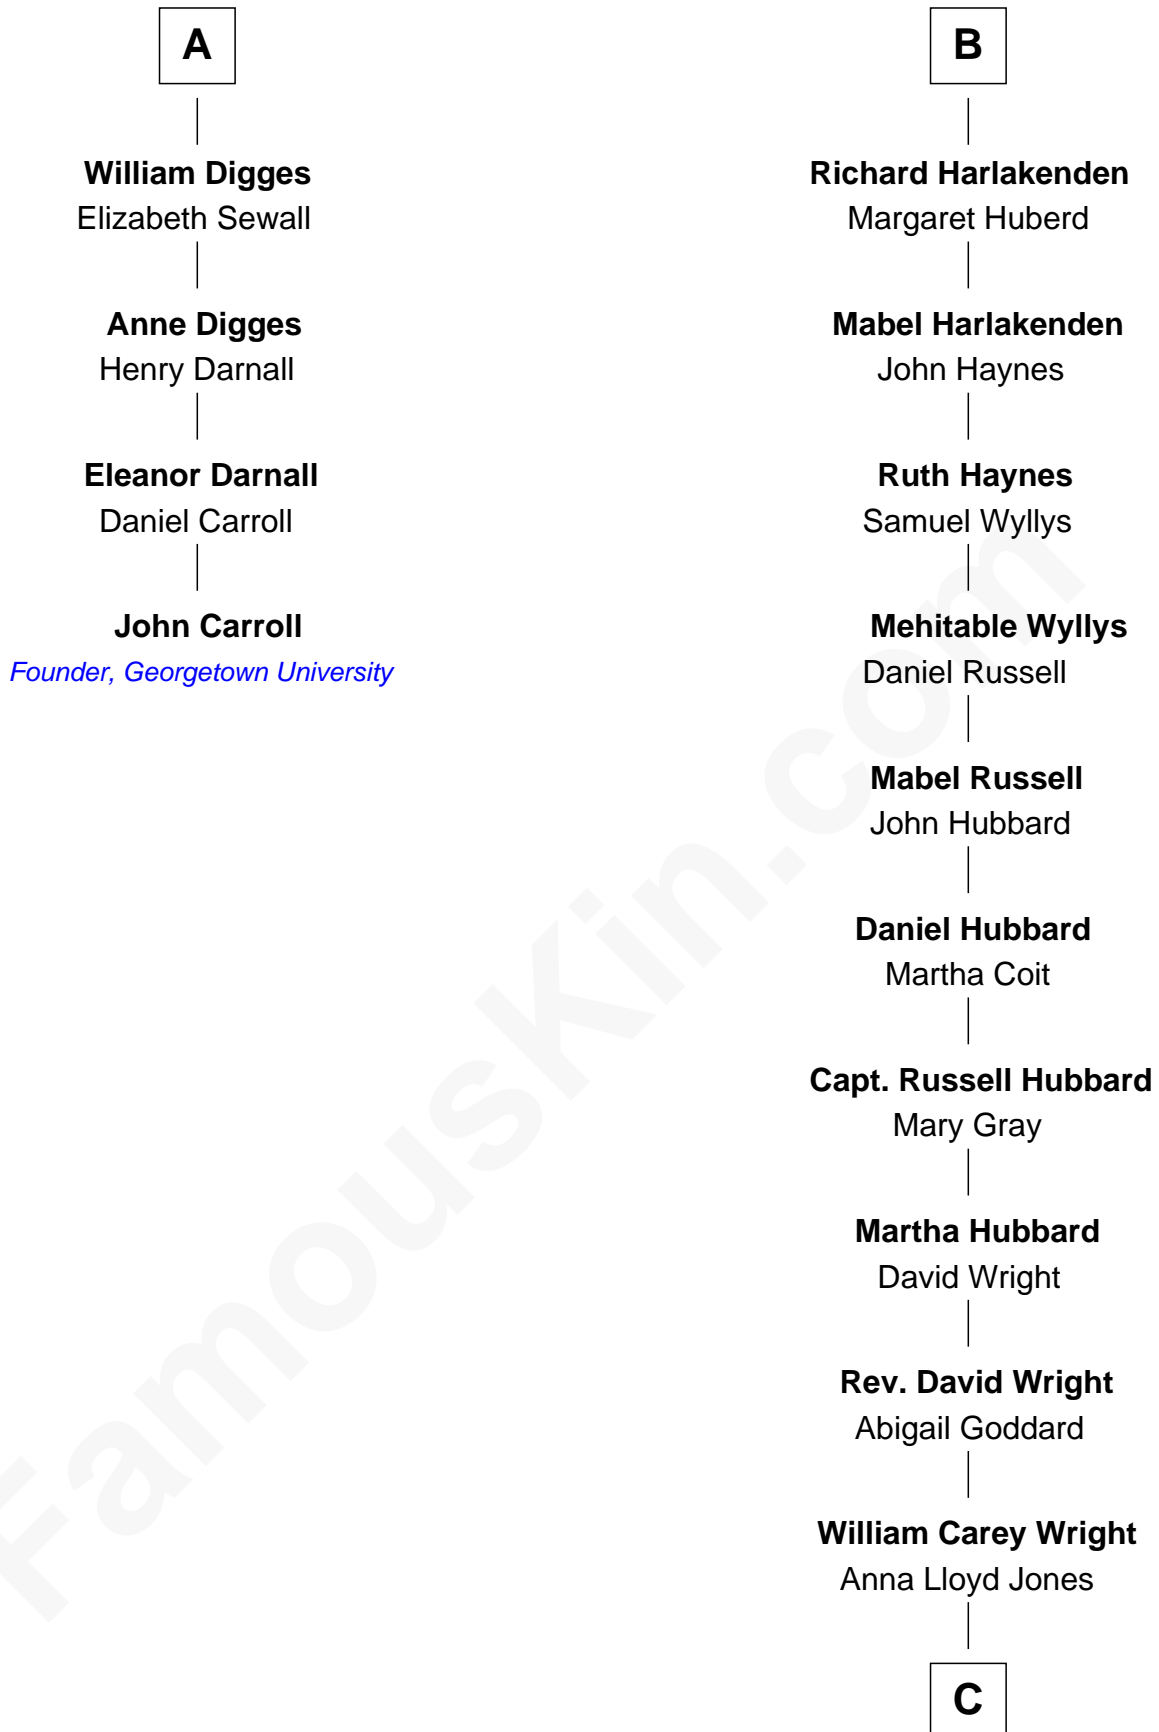

# FamousKin.com Relationship Chart of

**John Carroll**

*Founder of Georgetown University*

10th cousin 9 times removed of

**Anne Baxter**

*Movie Actress*

**Sir Ralph Neville**

Joan Beaufort

**Sir Edward Neville**  
Elizabeth de Beauchamp

**Sir George Neville**  
Margaret Fenne

**George Neville**  
Mary Stafford

**Ursula Neville**  
Sir Warham St. Leger

**Anne St. Leger**  
Thomas Digges

**Sir Dudley Digges**  
Mary Kempe

**Edward Digges**  
Elizabeth Page

**A**

**Sir Richard Neville**  
Alice Montagu

**Alice de Neville**  
Sir Henry FitzHugh

**Alice FitzHugh**  
Sir John Fiennes

**Thomas Fiennes**  
Anne Bouchier

**Catherine Fiennes**  
Richard Loudenoys

**Mary Loudenoys**  
Thomas Harlakenden

**Roger Harlakenden**  
-----

**B**

**C**

**Frank Lloyd Wright**

Catherine L. Tobin

**Catherine Dorothy Wright**

Kenneth Stuart Baxter