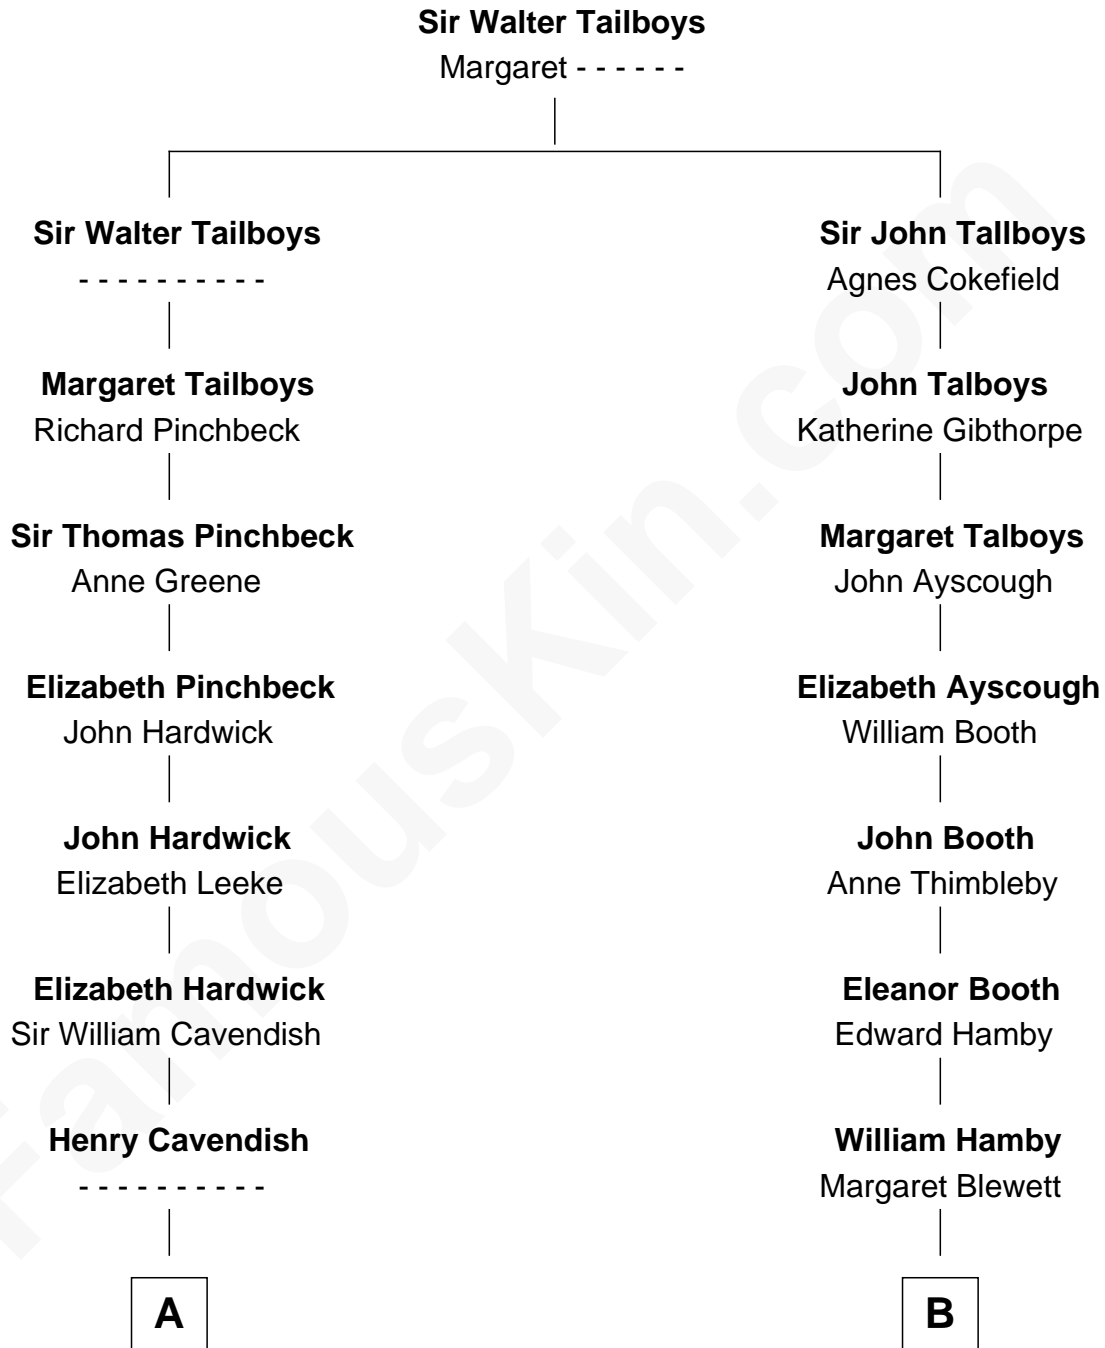

FamousKin.com

Relationship Chart of

John Carroll

Founder of Georgetown University

12th cousin 7 times removed of

George H. W. Bush
41st U.S. President

C

Samuel Prescott Bush

Flora Sheldon

Prescott Sheldon Bush

Dorothy Wear Walker

George H. W. Bush

41st U.S. President

FamousKin.com