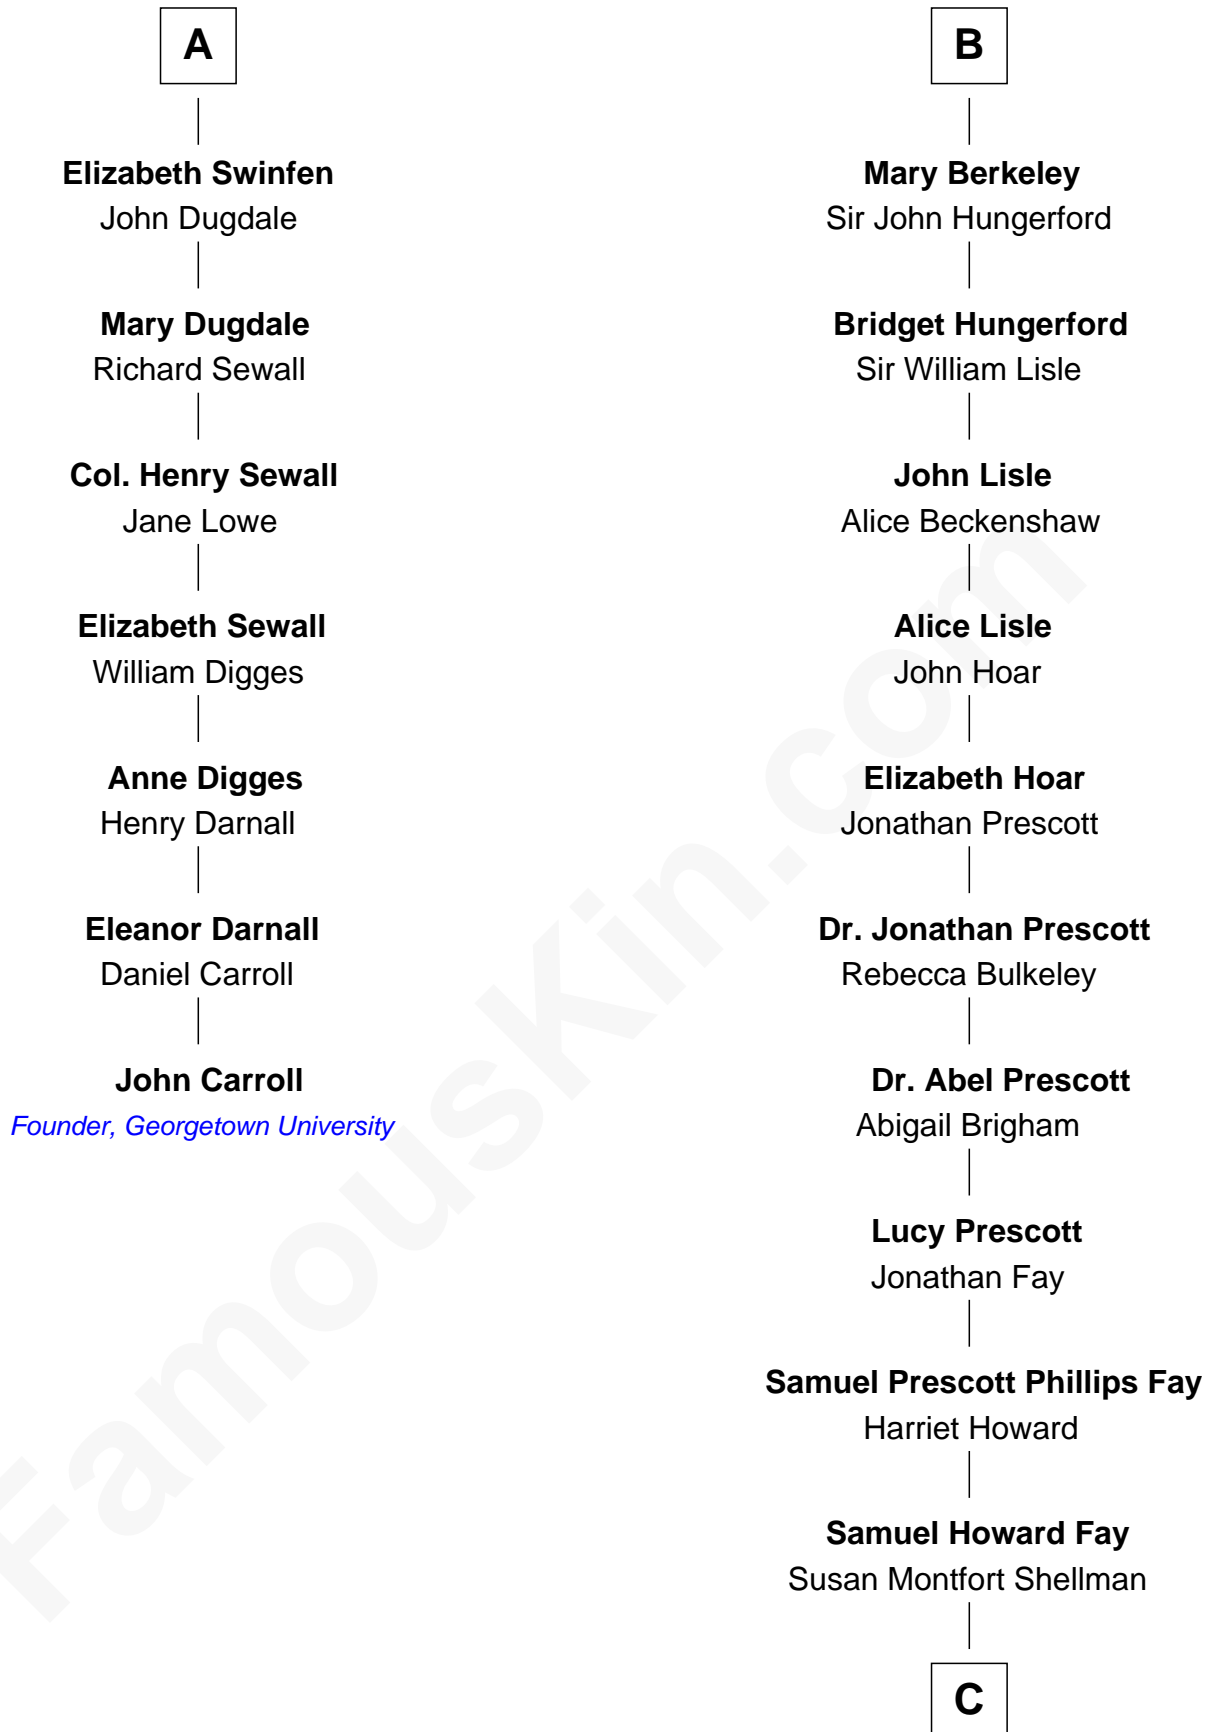

FamousKin.com

Relationship Chart of

John Carroll

Founder of Georgetown University

13th cousin 7 times removed of

George H. W. Bush

41st U.S. President

C

—
Harriet Eleanor Fay
Rev. James Smith Bush

—
Samuel Prescott Bush
Flora Sheldon

—
Prescott Sheldon Bush
Dorothy Wear Walker

—
George H. W. Bush
41st U.S. President

FamousKin.com