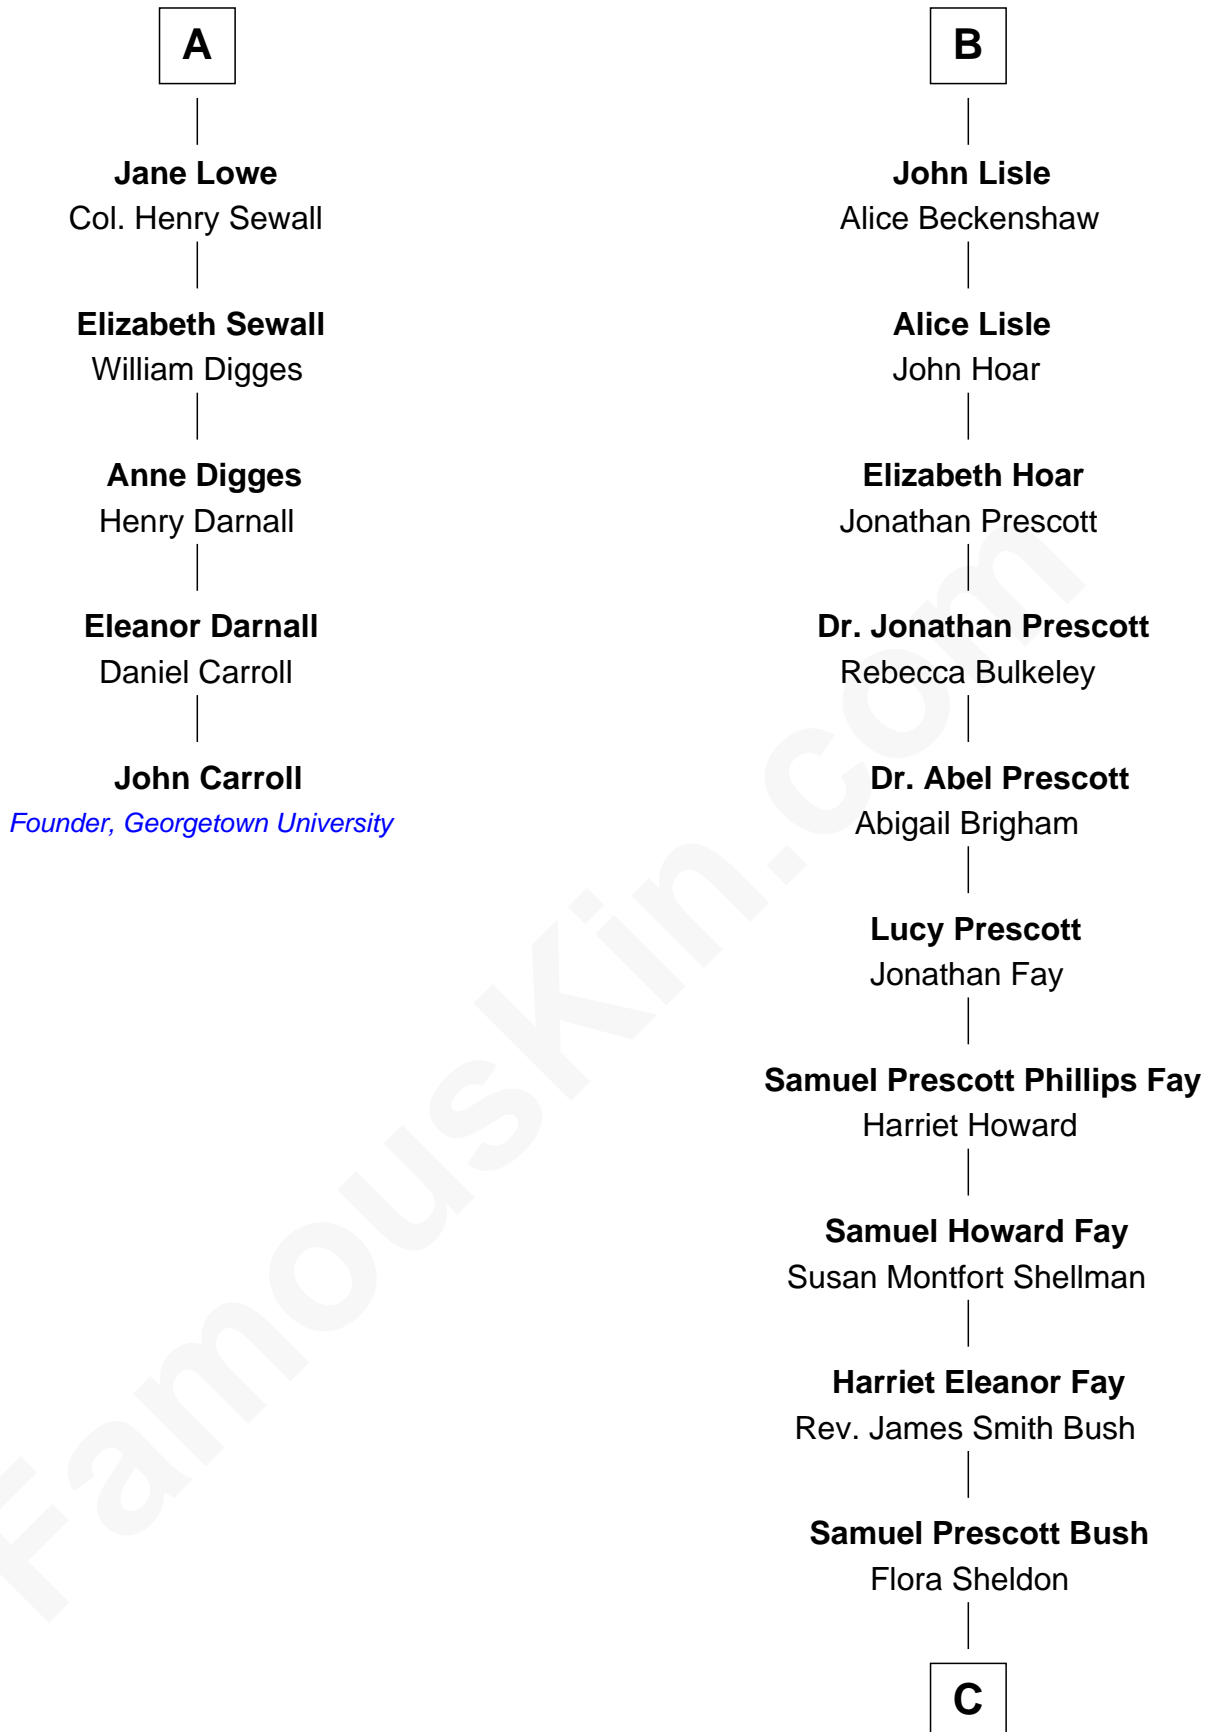

FamousKin.com

Relationship Chart of

John Carroll

Founder of Georgetown University

11th cousin 7 times removed of

George H. W. Bush

41st U.S. President

Sir Thomas Aylesbury

Katherine Pabenham

C

Prescott Sheldon Bush

Dorothy Wear Walker

George H. W. Bush

41st U.S. President

FamousKin.com