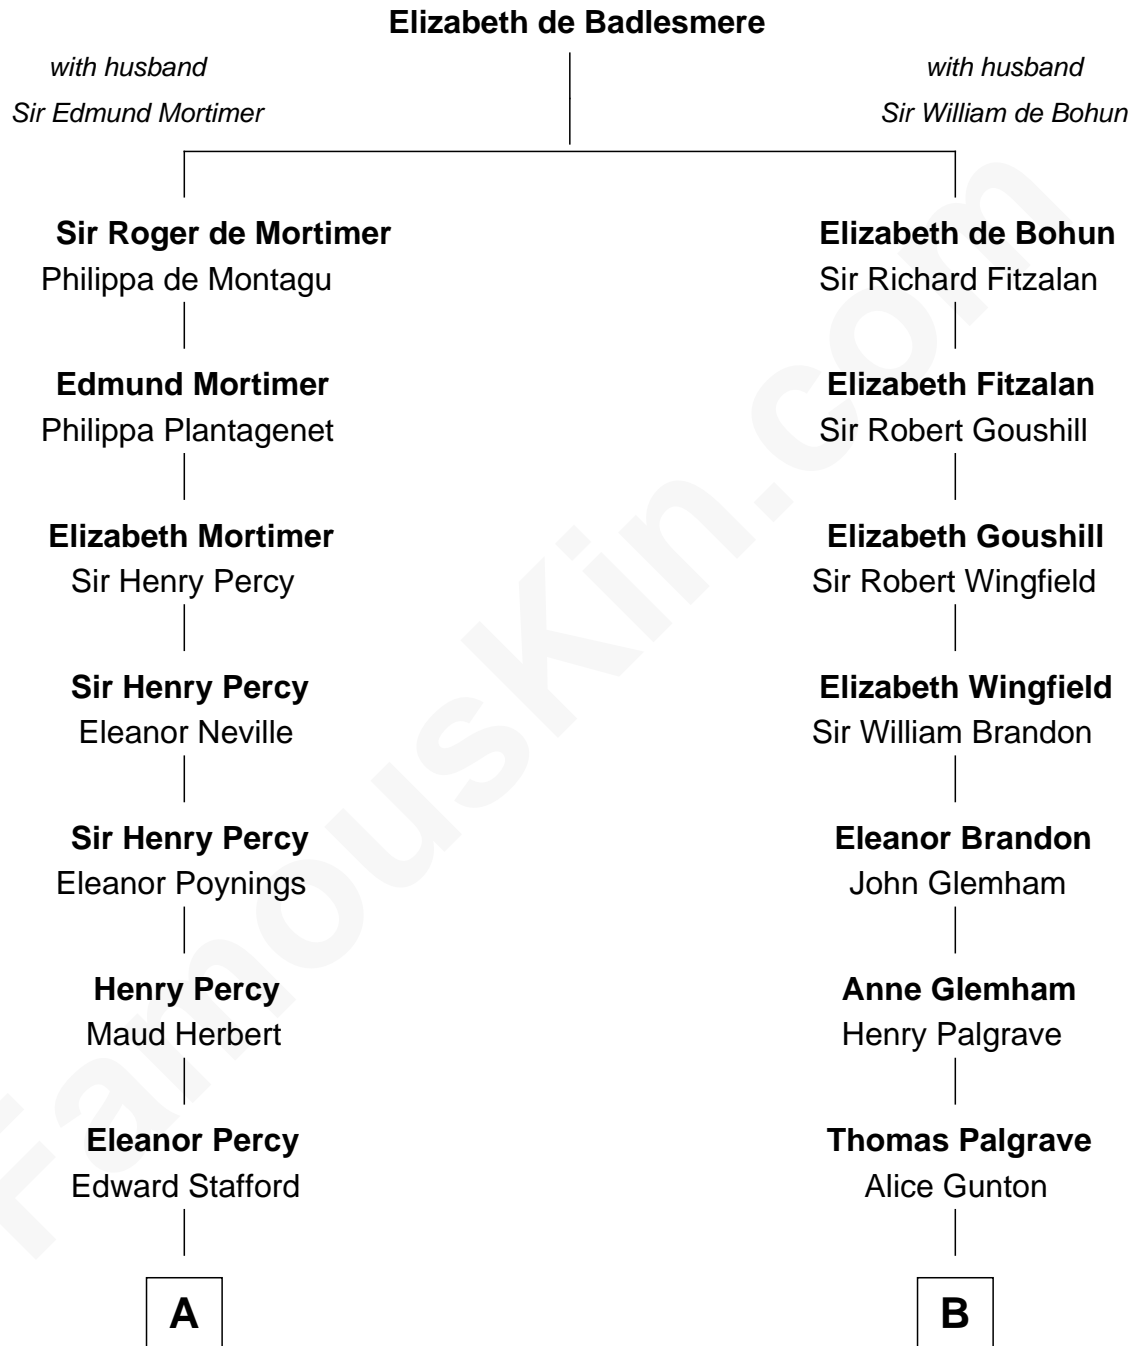

## Relationship Chart of

### John Carroll

*Founder of Georgetown University*

15th cousin 5 times removed of

### George H. W. Bush

*41st U.S. President*

**C**

**Harriet Eleanor Fay**  
Rev. James Smith Bush

**Samuel Prescott Bush**  
Flora Sheldon

**Prescott Sheldon Bush**  
Dorothy Wear Walker

**George H. W. Bush**  
*41st U.S. President*