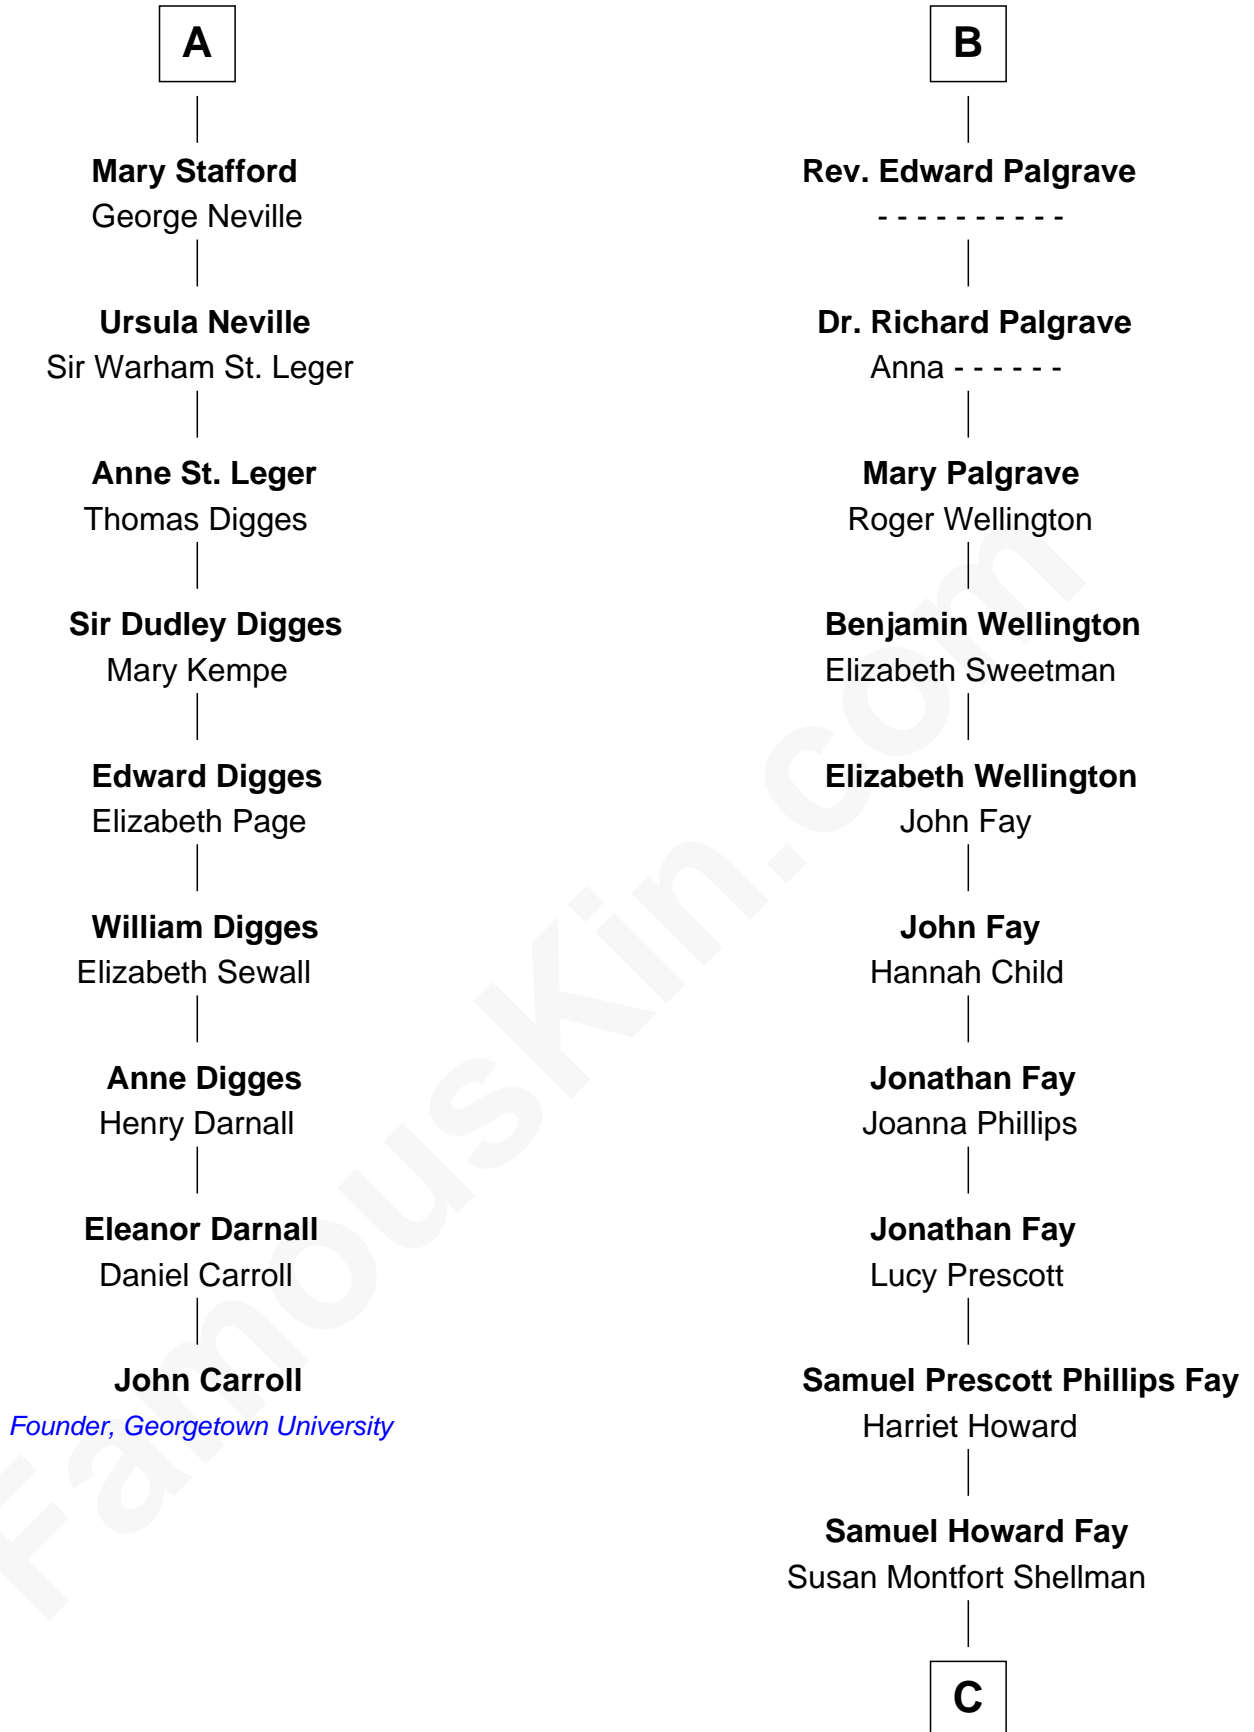

## Relationship Chart of

### John Carroll

*Founder of Georgetown University*

15th cousin 5 times removed of

### George H. W. Bush

*41st U.S. President*

**C**

**Harriet Eleanor Fay**  
Rev. James Smith Bush

**Samuel Prescott Bush**  
Flora Sheldon

**Prescott Sheldon Bush**  
Dorothy Wear Walker

**George H. W. Bush**  
*41st U.S. President*