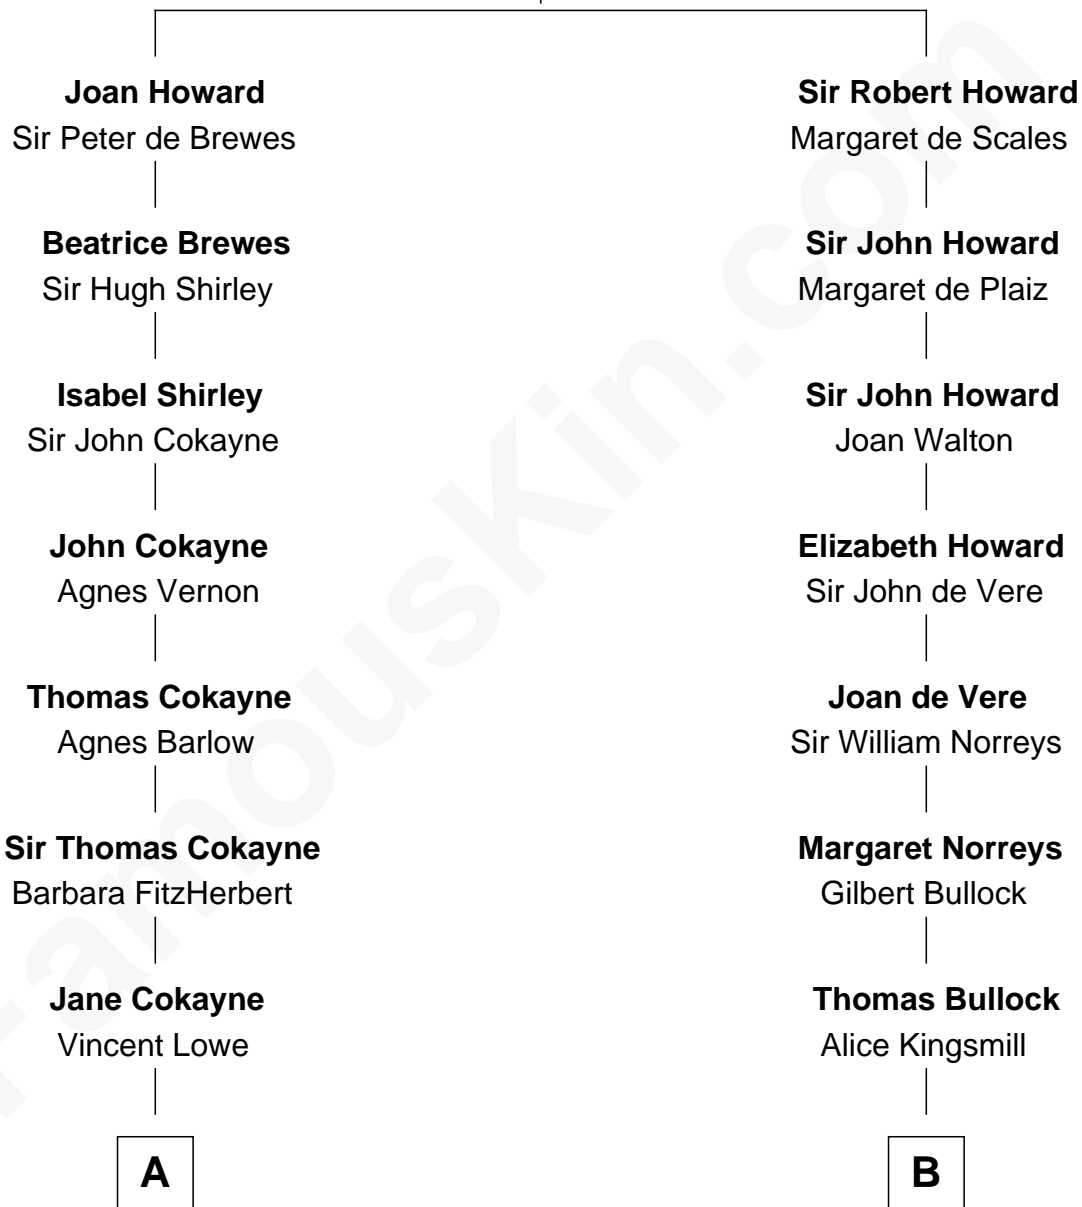

FamousKin.com

Relationship Chart of

John Carroll

Founder of Georgetown University

14th cousin 6 times removed of

George H. W. Bush
41st U.S. President

Sir John Howard
Alice de Bois

C

Harriet Eleanor Fay
Rev. James Smith Bush

Samuel Prescott Bush
Flora Sheldon

Prescott Sheldon Bush
Dorothy Wear Walker

George H. W. Bush
41st U.S. President

FamousKin.com