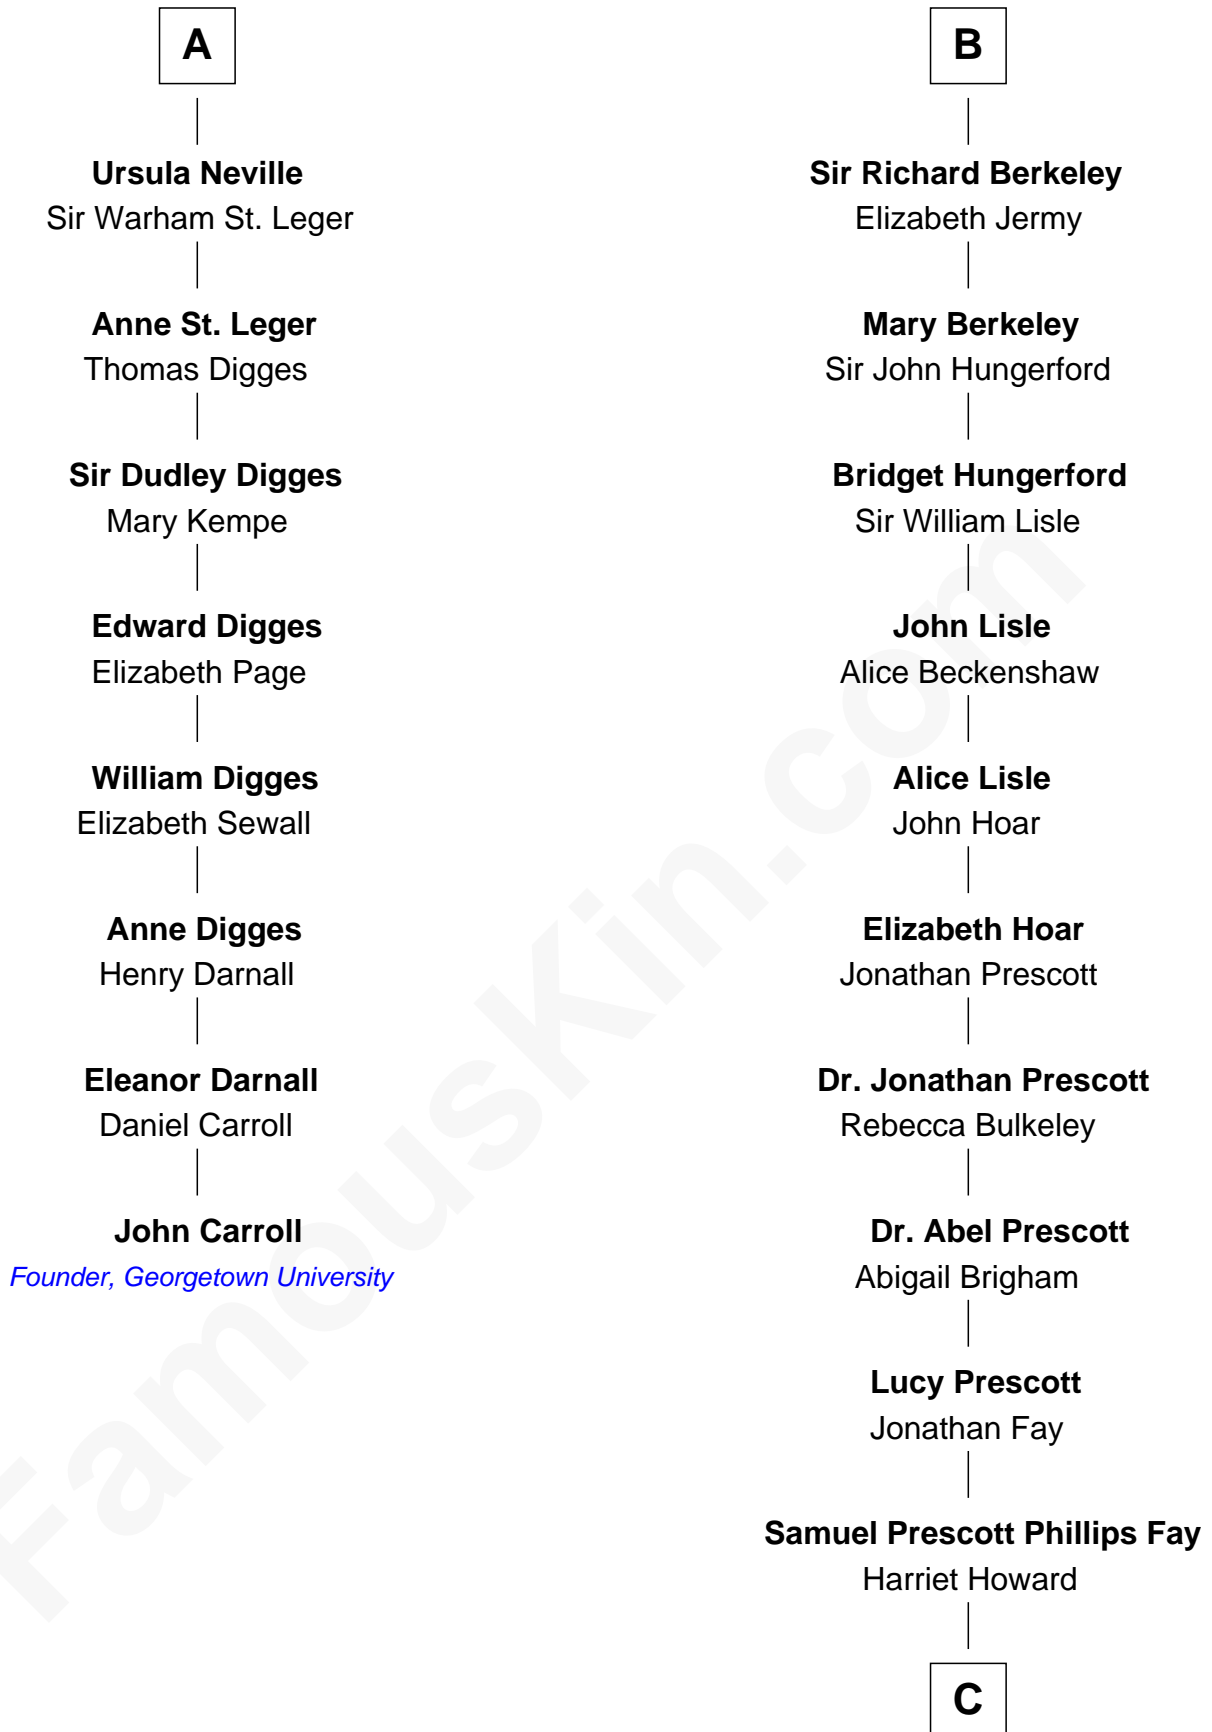

FamousKin.com

Relationship Chart of

John Carroll

Founder of Georgetown University

14th cousin 7 times removed of

George H. W. Bush

41st U.S. President

Sir Maurice de Berkeley

Maurice de Berkeley

Margaret - - - - -

Thomas Berkeley

Catherine Botetourte

Maurice Berkeley

Johanna Denham

Maurice Berkeley

Ellen Montfort

Sir William Berkeley

Anne Stafford

Richard Berkeley

Elizabeth Conningsby

Sir John Berkeley

Isabel Dennis

B

C

Samuel Howard Fay
Susan Montfort Shellman

Harriet Eleanor Fay
Rev. James Smith Bush

Samuel Prescott Bush
Flora Sheldon

Prescott Sheldon Bush
Dorothy Wear Walker

George H. W. Bush
41st U.S. President