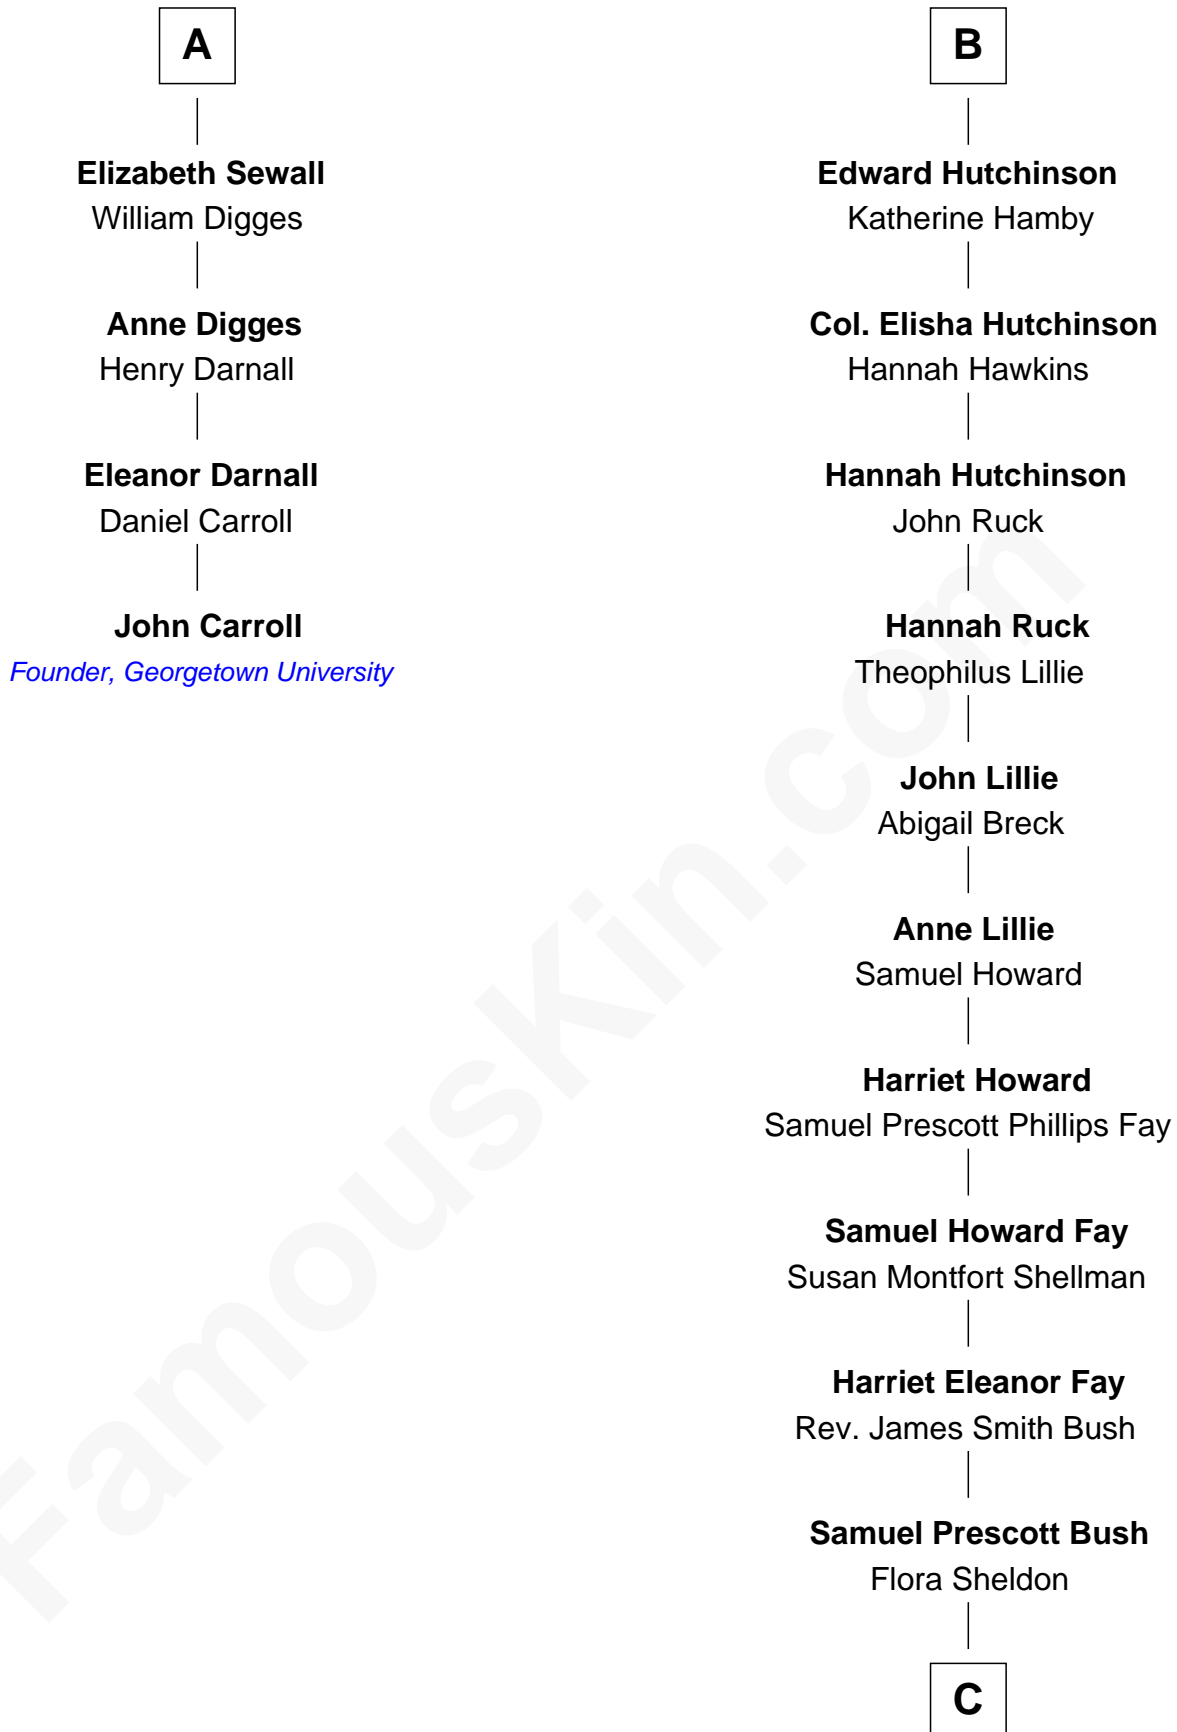

FamousKin.com

Relationship Chart of

John Carroll

Founder of Georgetown University

10th cousin 8 times removed of

George H. W. Bush

41st U.S. President

C

Prescott Sheldon Bush

Dorothy Wear Walker

George H. W. Bush

41st U.S. President

FamousKin.com