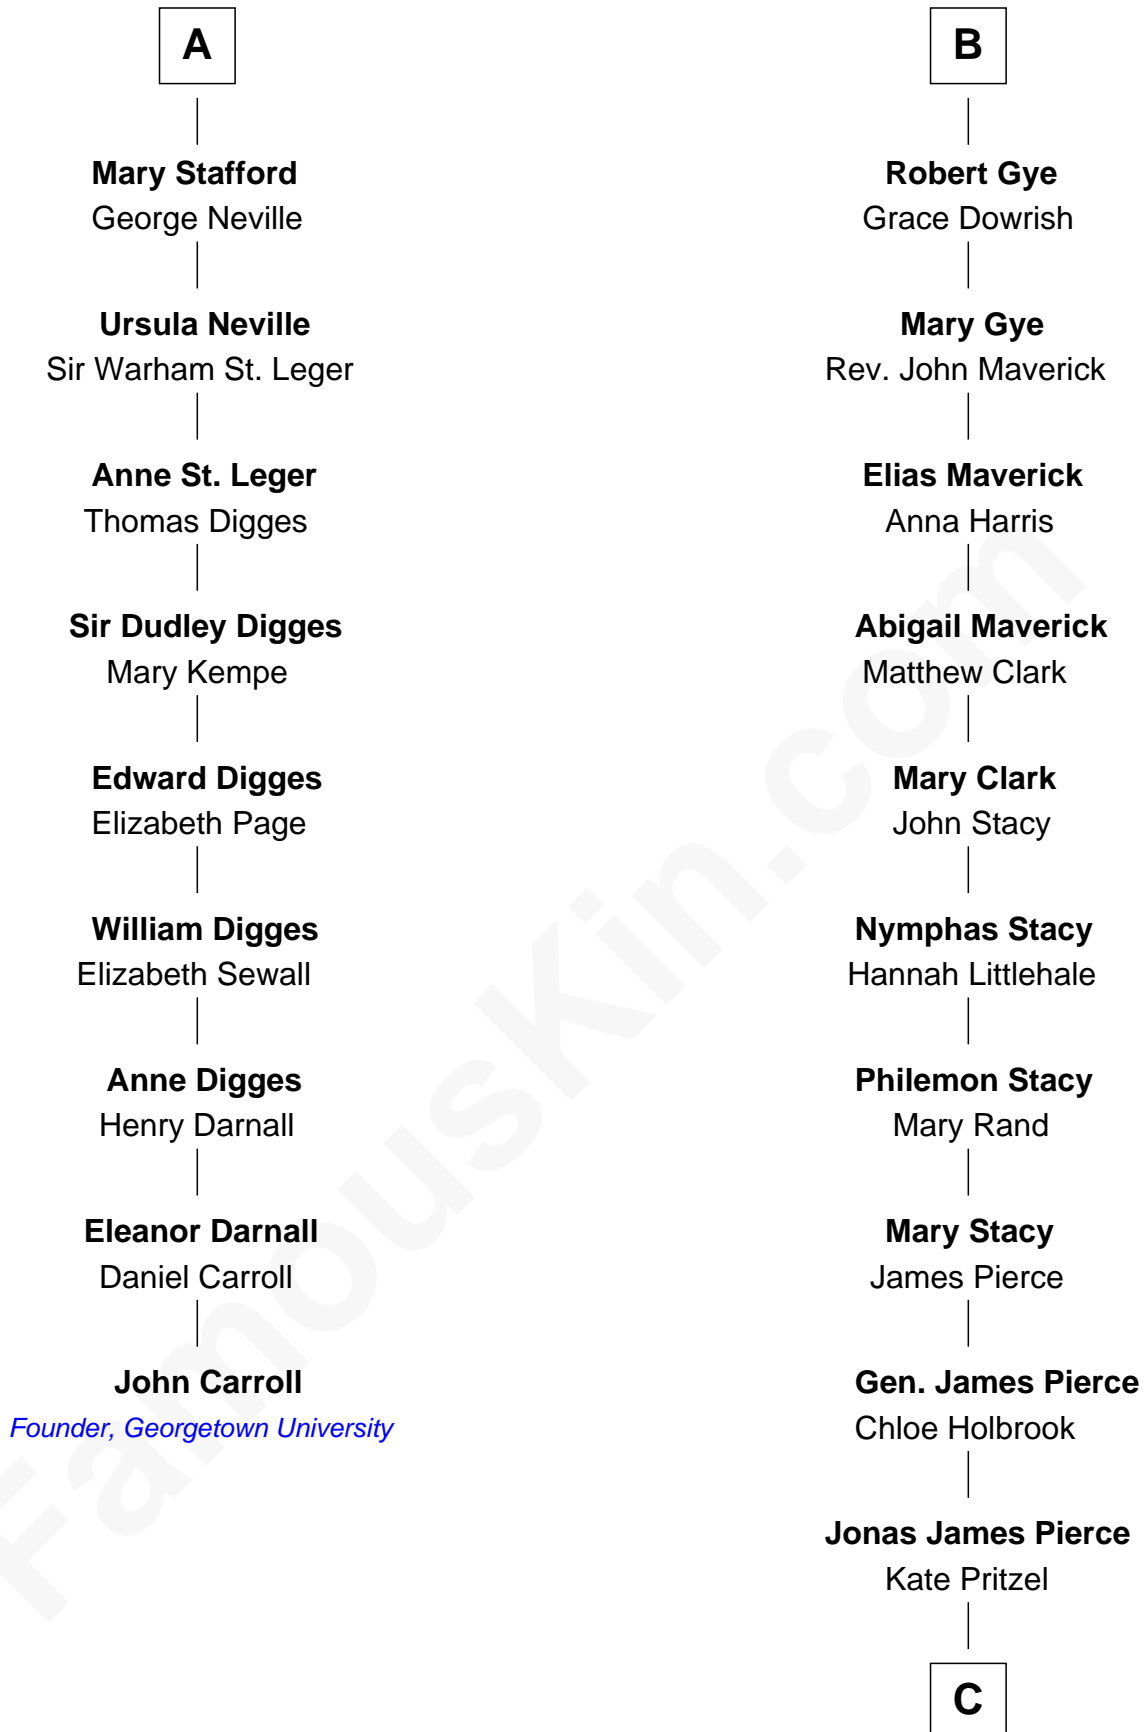

FamousKin.com

Relationship Chart of

John Carroll

Founder of Georgetown University

15th cousin 4 times removed of

Barbara (Pierce) Bush

First Lady of President George H.W. Bush

C

—
Scott Pierce
Mabel Marvin

—
Marvin Pierce
Pauline Robinson

—
Barbara (Pierce) Bush
First Lady of George H.W. Bush

FamousKin.com