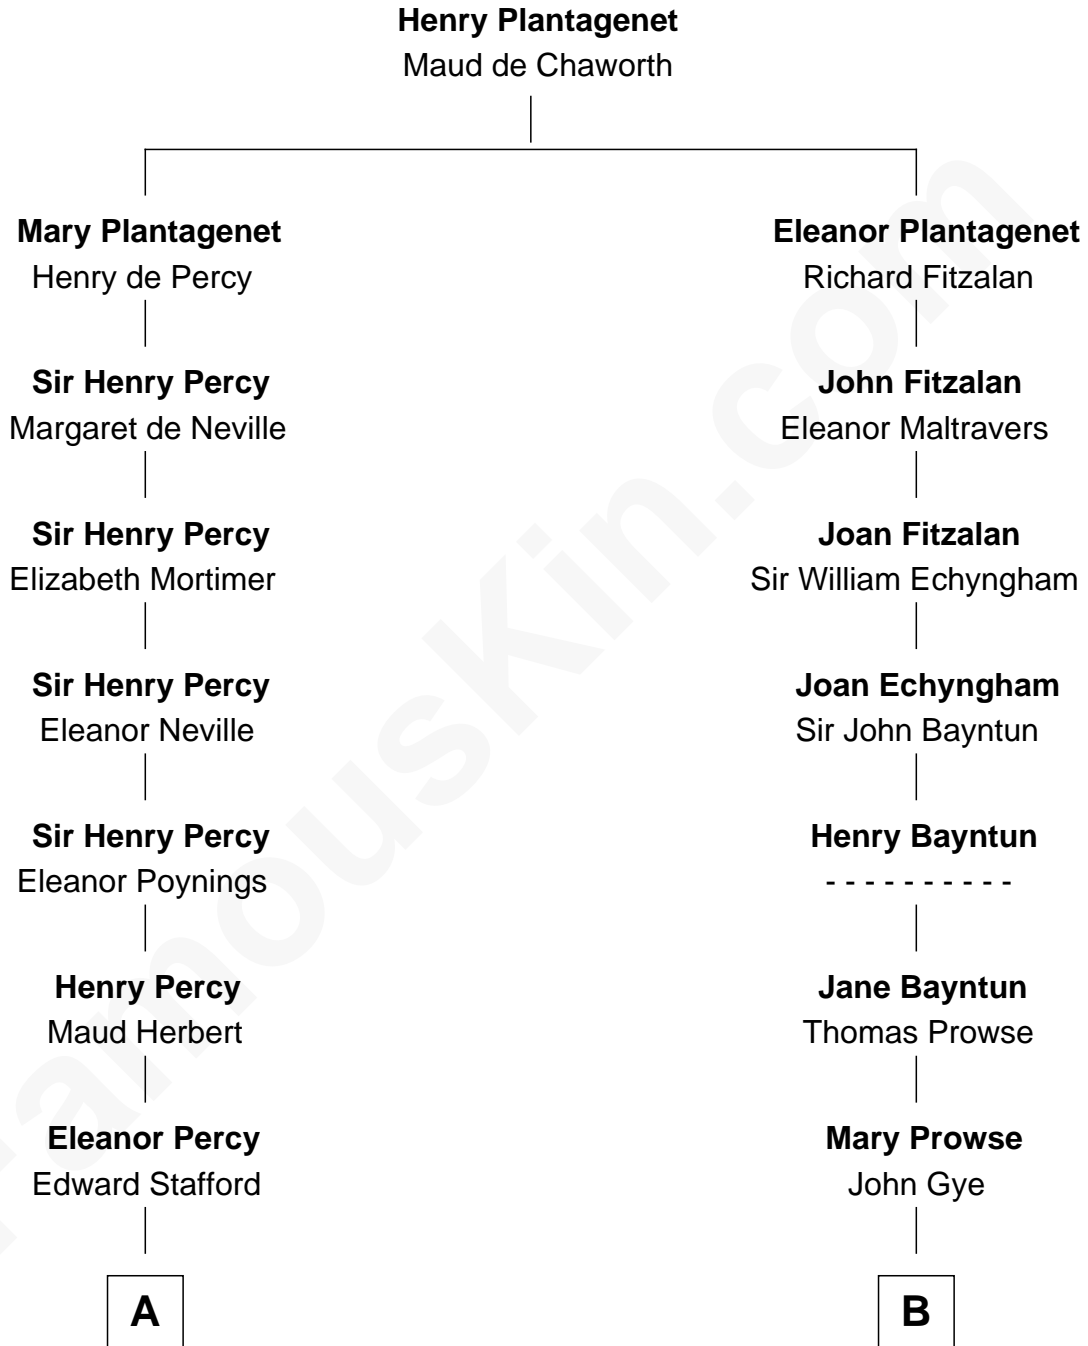

FamousKin.com

Relationship Chart of

John Carroll

Founder of Georgetown University

15th cousin 4 times removed of

Barbara (Pierce) Bush

First Lady of President George H.W. Bush

C

—
Scott Pierce
Mabel Marvin

—
Marvin Pierce
Pauline Robinson

—
Barbara (Pierce) Bush
First Lady of George H.W. Bush

FamousKin.com