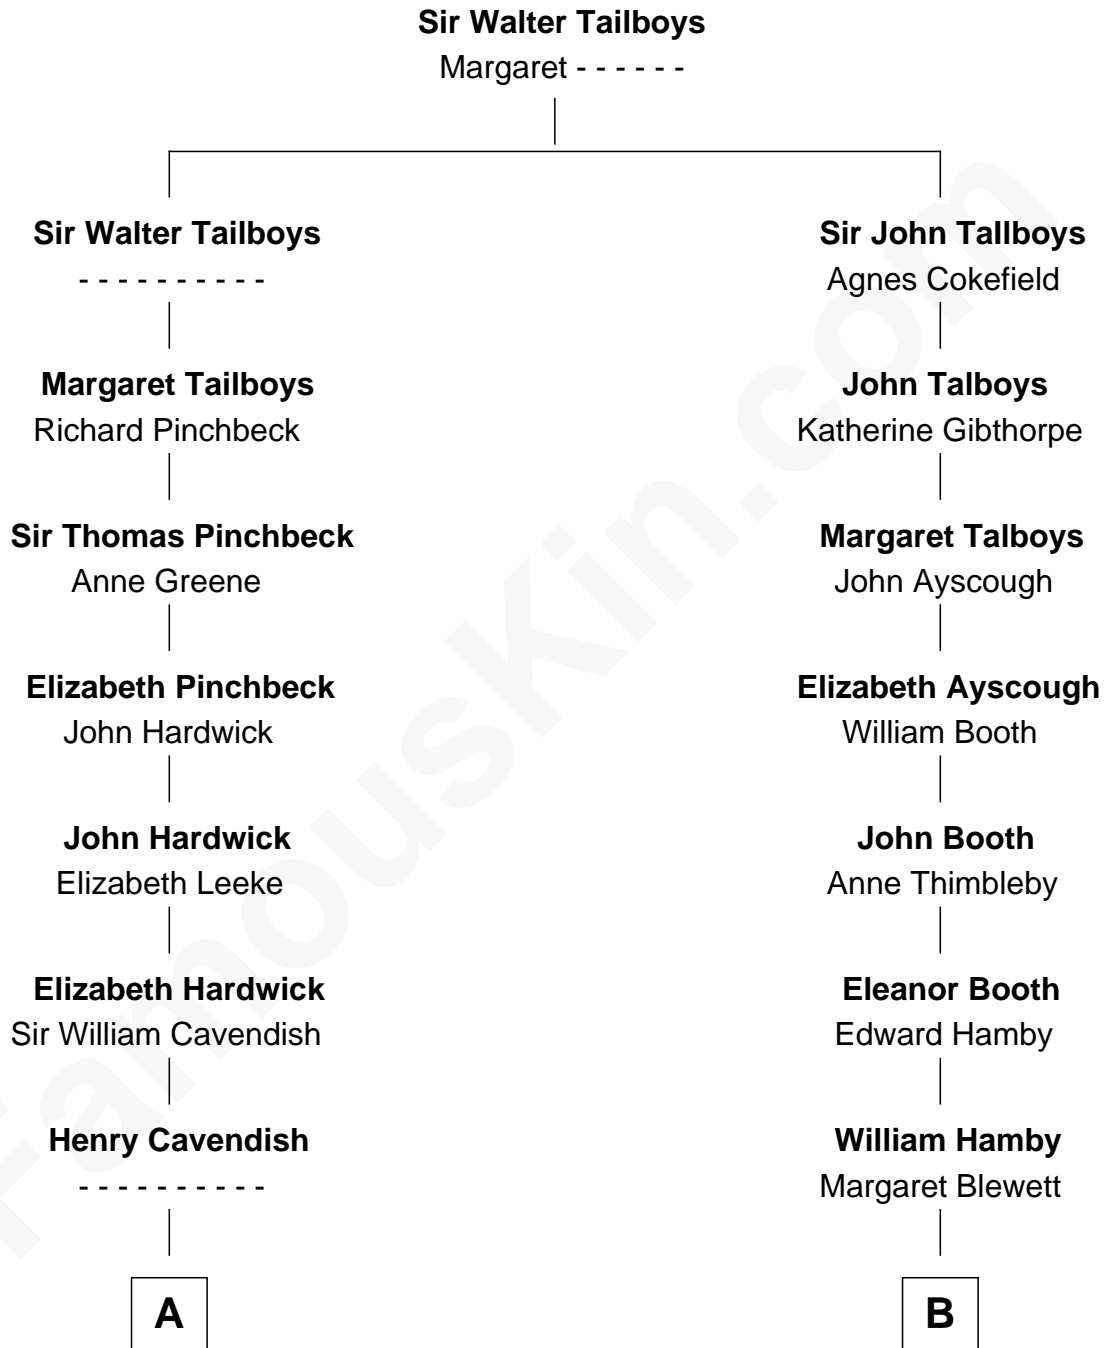

FamousKin.com

Relationship Chart of

John Carroll

Founder of Georgetown University

12th cousin 8 times removed of

George W. Bush
43rd U.S. President

C

Samuel Prescott Bush

Flora Sheldon

Prescott Sheldon Bush

Dorothy Wear Walker

George Herbert Walker Bush

Barbara Pierce

George W. Bush

43rd U.S. President

FamousKin.com