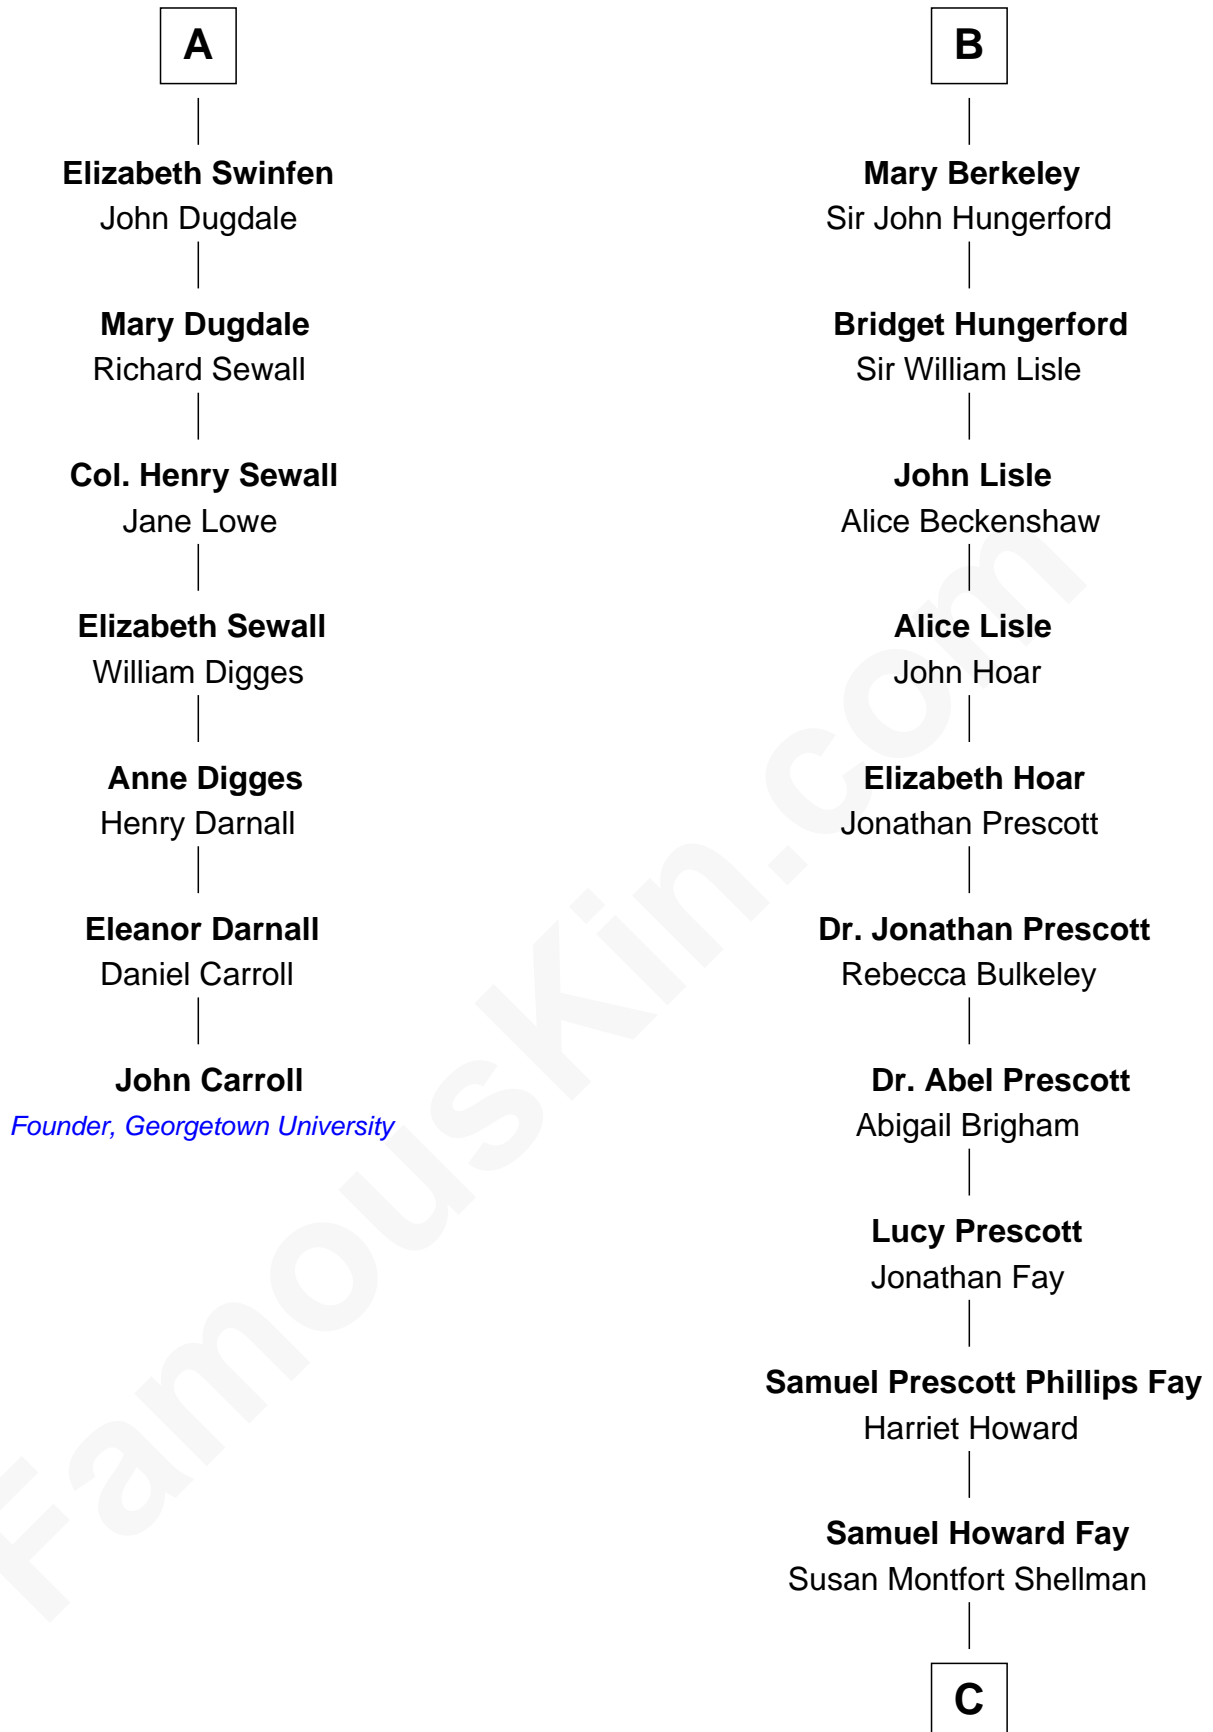

FamousKin.com

Relationship Chart of

John Carroll

Founder of Georgetown University

13th cousin 8 times removed of

George W. Bush
43rd U.S. President

Sir John Stafford
Margaret Stafford

C

Harriet Eleanor Fay
Rev. James Smith Bush

Samuel Prescott Bush
Flora Sheldon

Prescott Sheldon Bush
Dorothy Wear Walker

George Herbert Walker Bush
Barbara Pierce

George W. Bush
43rd U.S. President

FamousKin.com