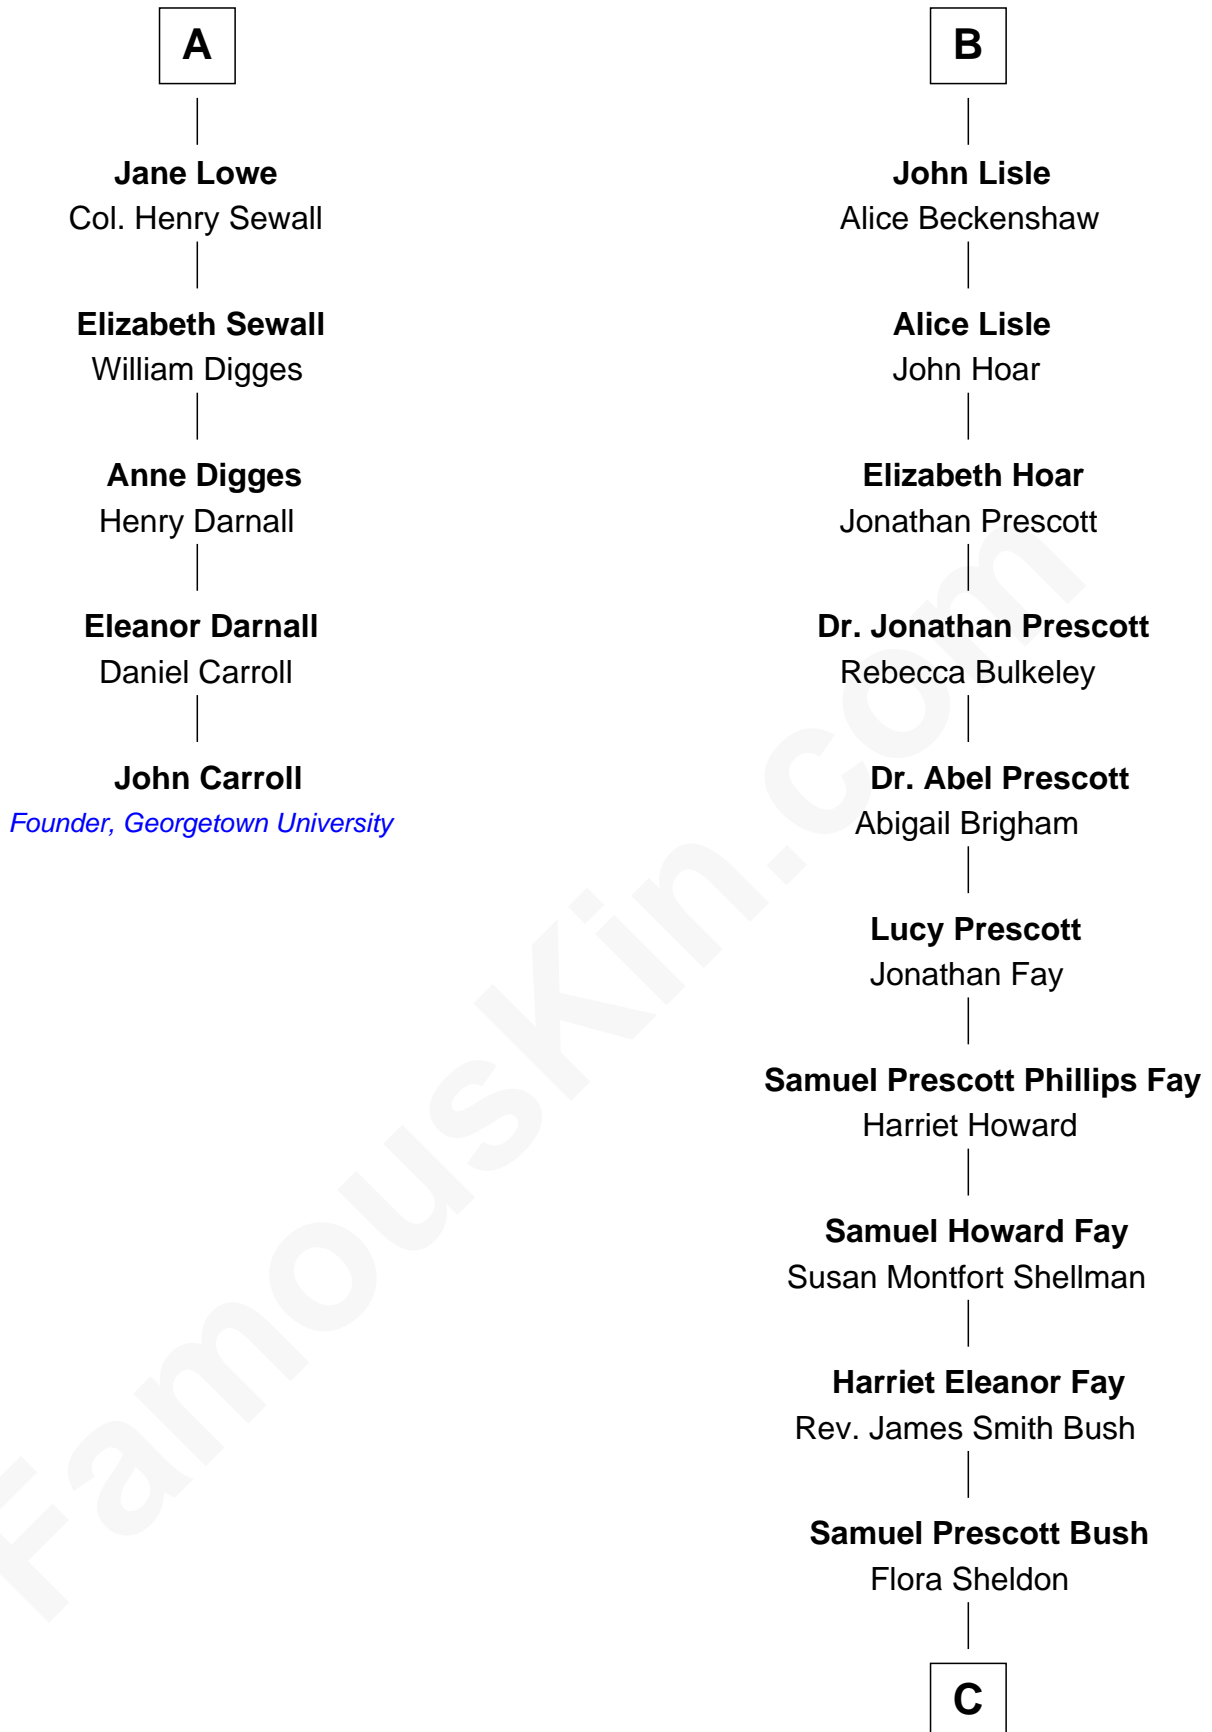

FamousKin.com

Relationship Chart of

John Carroll

Founder of Georgetown University

11th cousin 8 times removed of

George W. Bush
43rd U.S. President

Sir Thomas Aylesbury
Katherine Pabenham

Isabel Aylesbury
Sir Thomas Chaworth

Anne Stafford
Sir William Berkeley

Richard Berkeley
Elizabeth Conningsby

Sir John Berkeley
Isabel Dennis

Sir Richard Berkeley
Elizabeth Jermy

Mary Berkeley
Sir John Hungerford

Bridget Hungerford
Sir William Lisle

B

C

Prescott Sheldon Bush

Dorothy Wear Walker

George Herbert Walker Bush

Barbara Pierce

George W. Bush

43rd U.S. President