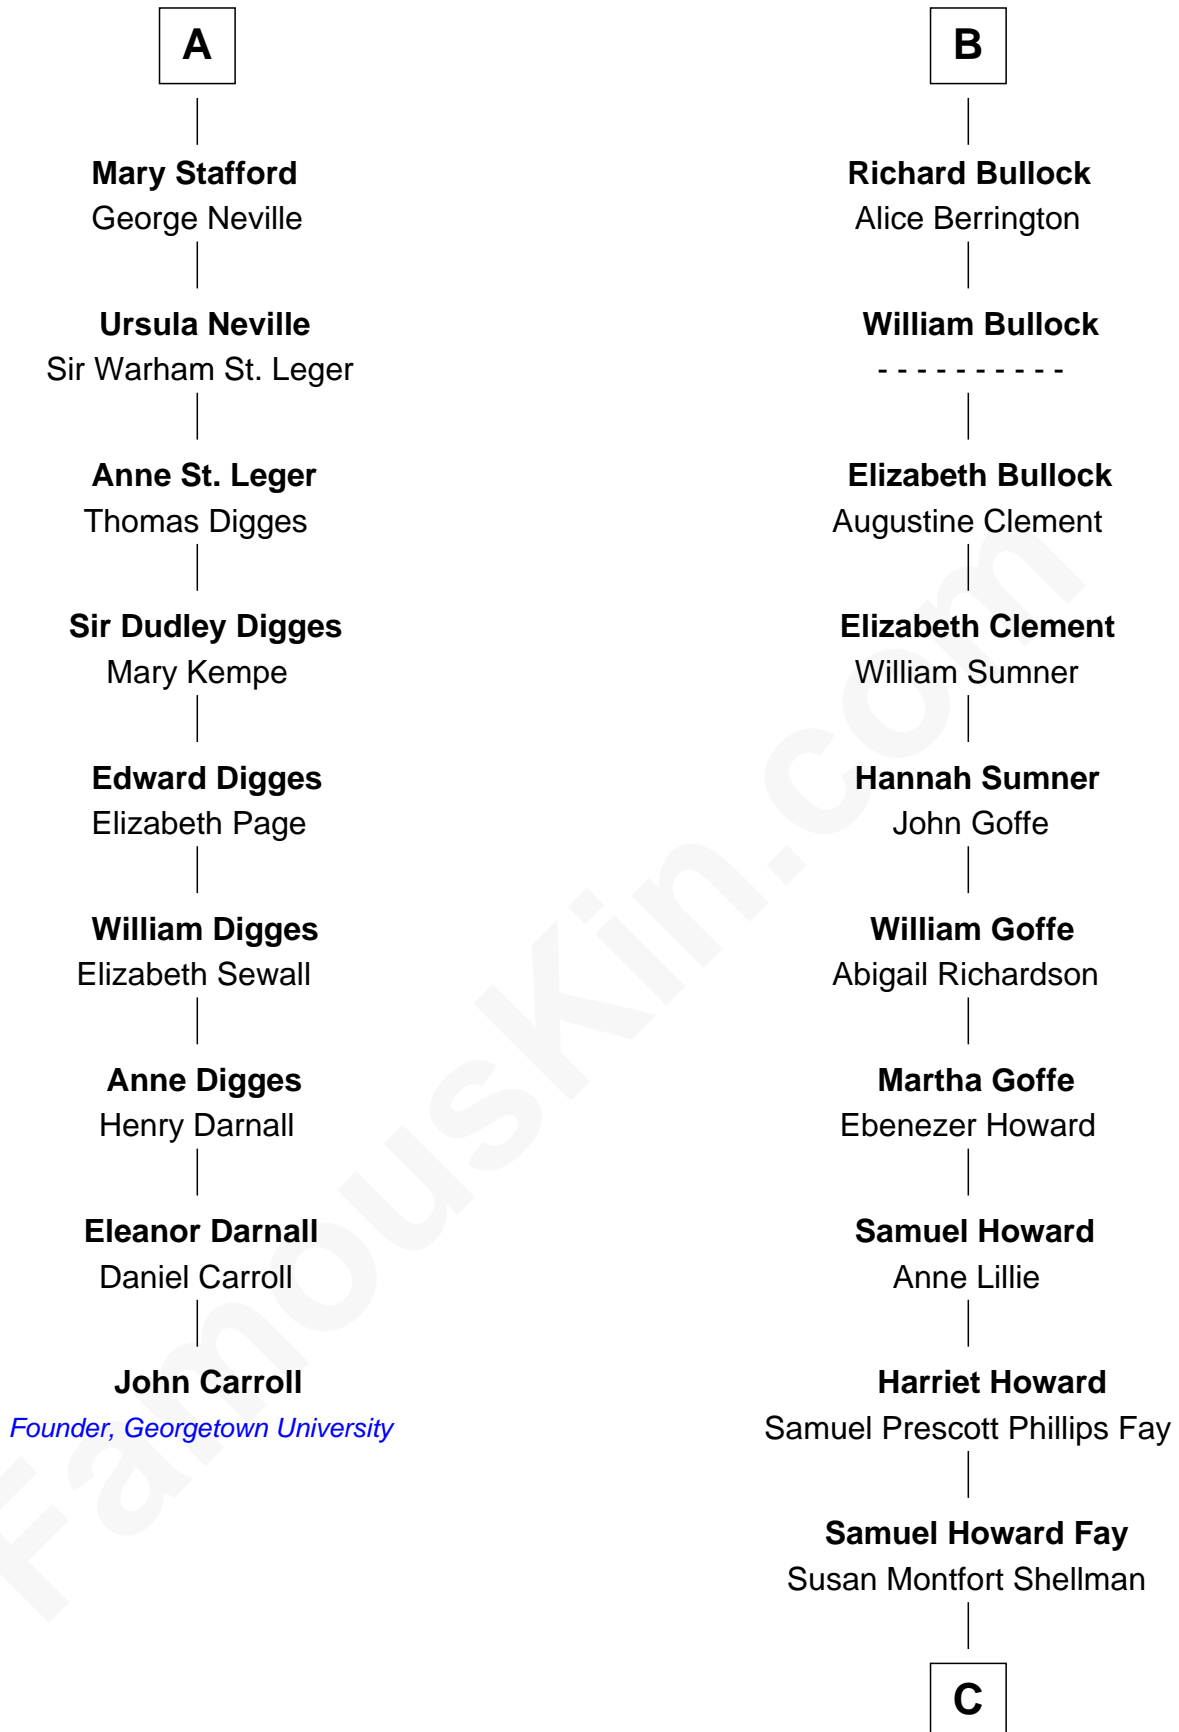

FamousKin.com

Relationship Chart of

John Carroll

Founder of Georgetown University

15th cousin 6 times removed of

George W. Bush
43rd U.S. President

William de Montagu
Katherine de Grandison

C

Harriet Eleanor Fay
Rev. James Smith Bush

Samuel Prescott Bush
Flora Sheldon

Prescott Sheldon Bush
Dorothy Wear Walker

George Herbert Walker Bush
Barbara Pierce

George W. Bush
43rd U.S. President