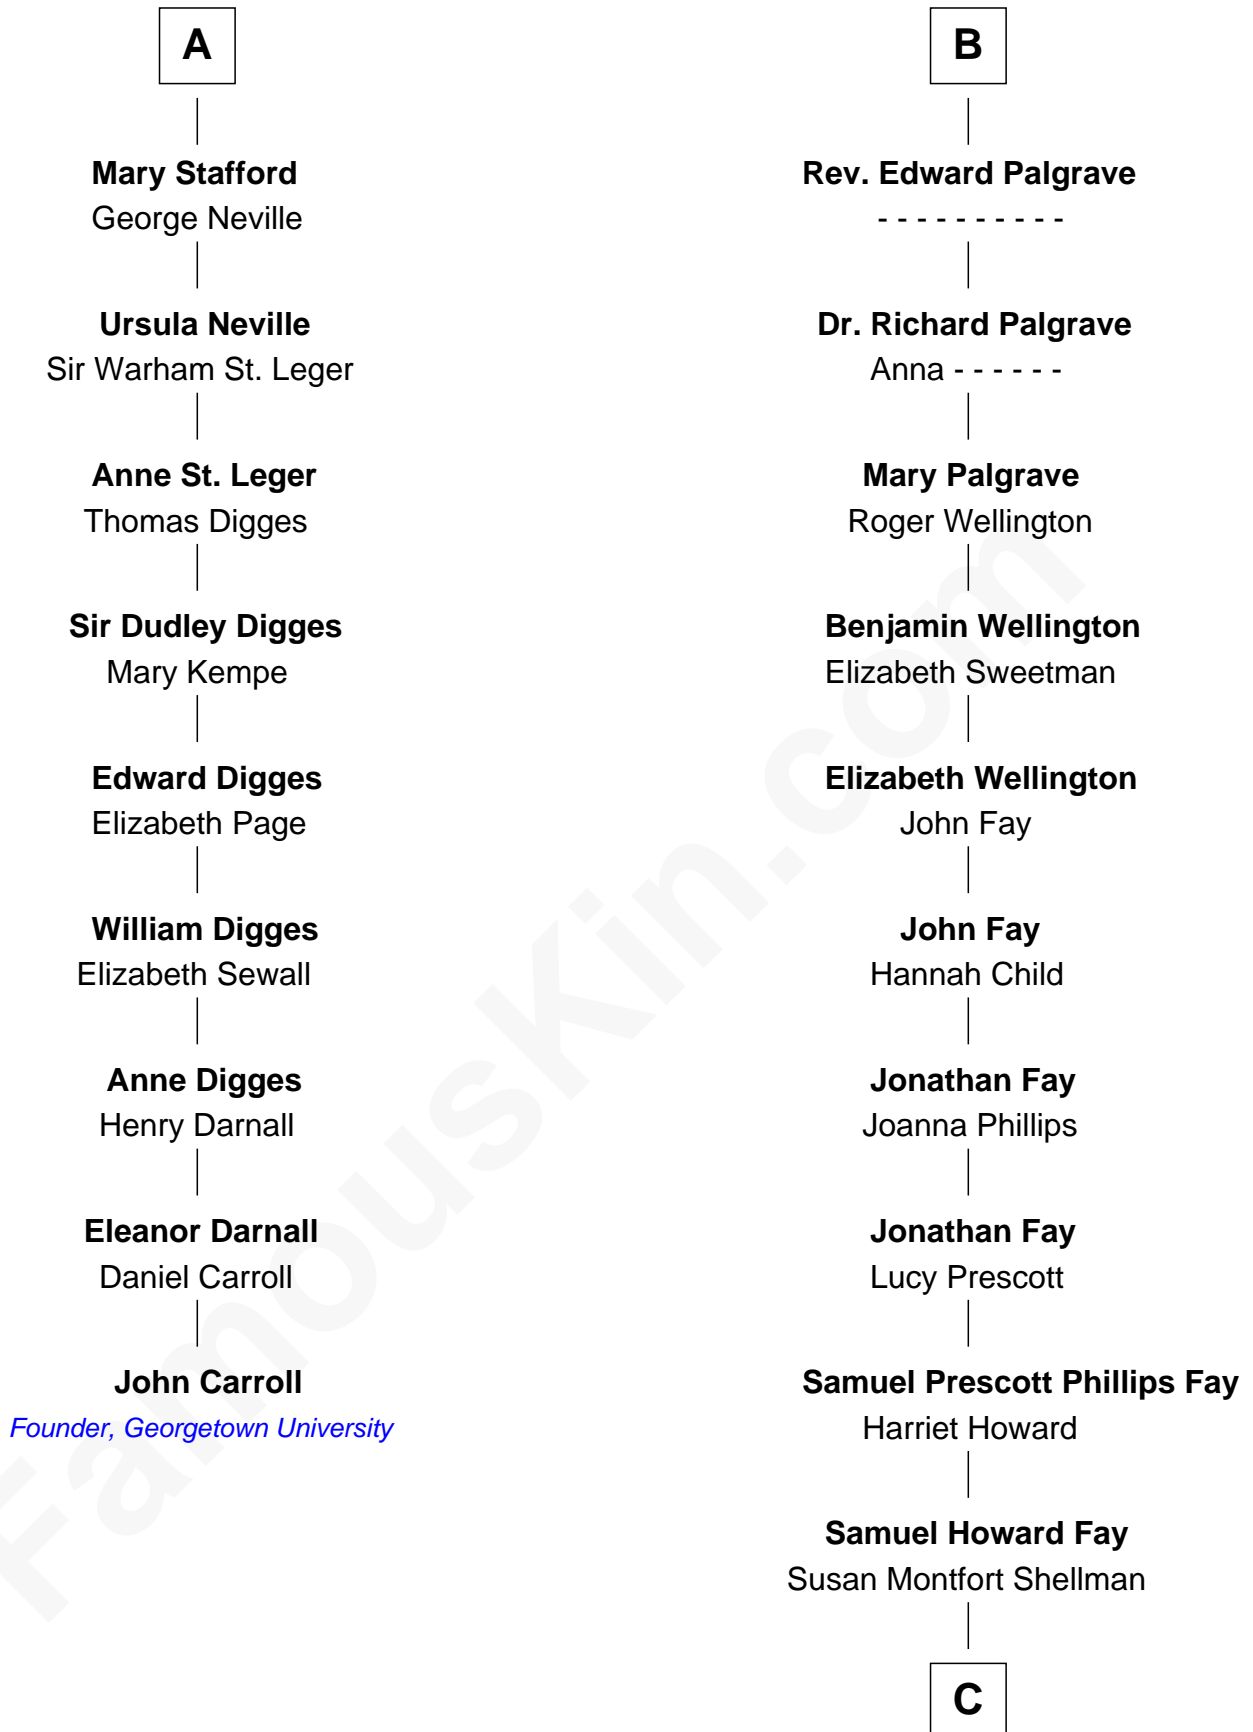

## Relationship Chart of

### John Carroll

Founder of Georgetown University

15th cousin 6 times removed of

**George W. Bush**  
43rd U.S. President

**C**

**Harriet Eleanor Fay**  
Rev. James Smith Bush

**Samuel Prescott Bush**  
Flora Sheldon

**Prescott Sheldon Bush**  
Dorothy Wear Walker

**George Herbert Walker Bush**  
Barbara Pierce

**George W. Bush**  
*43rd U.S. President*

FamousKin.com