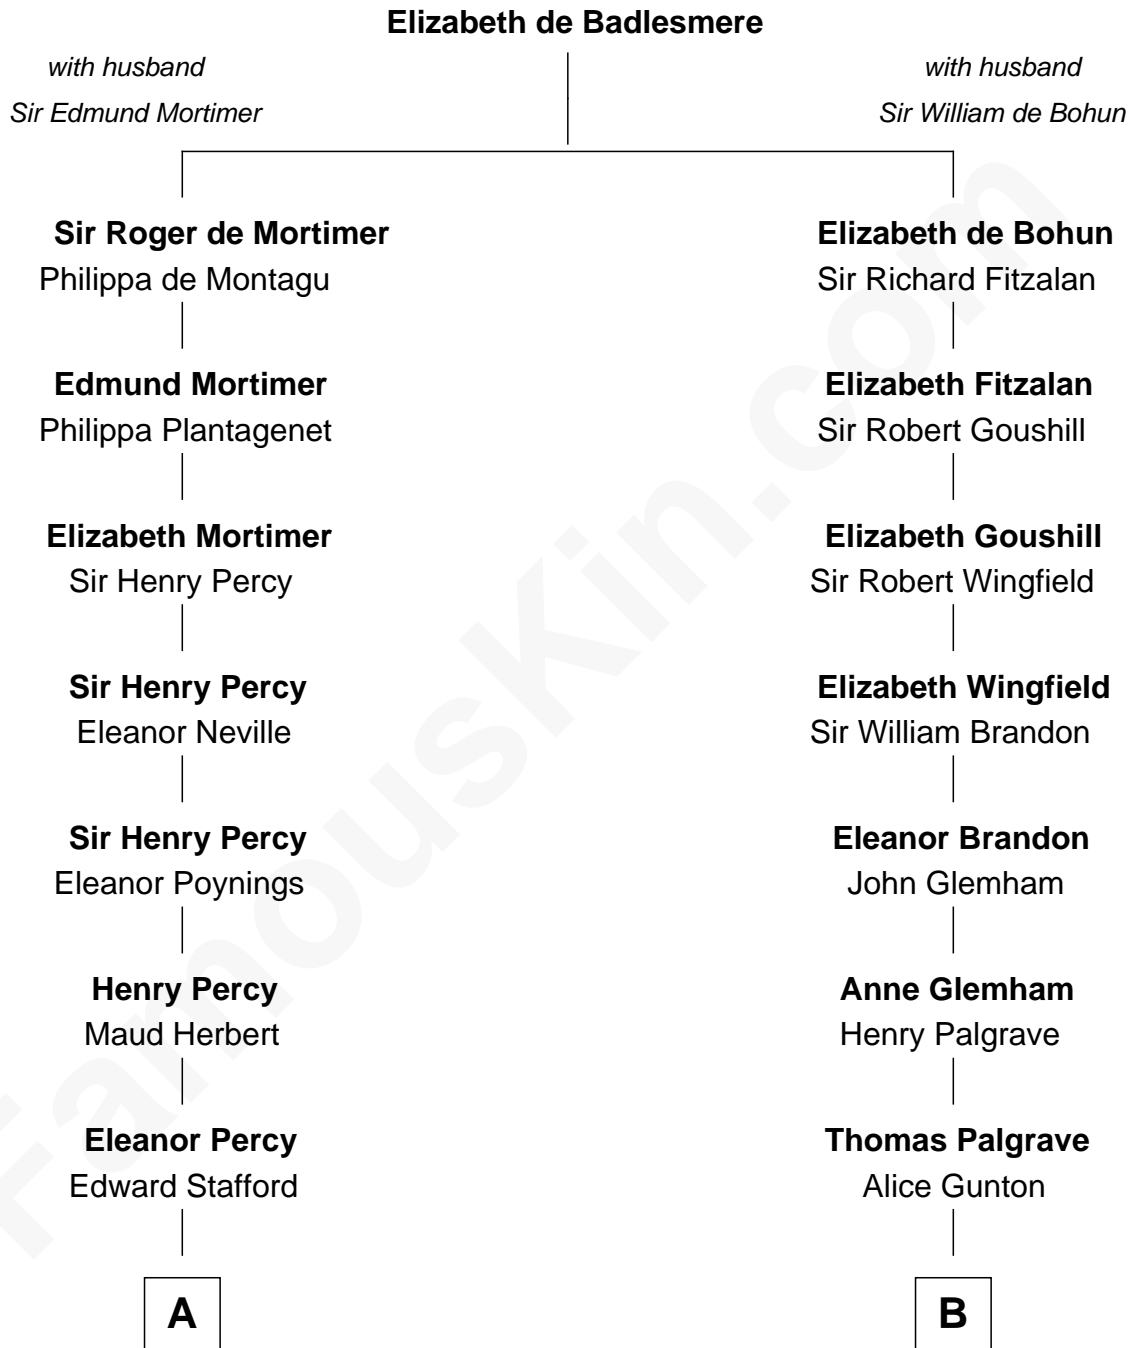

# FamousKin.com

## Relationship Chart of

### John Carroll

Founder of Georgetown University

15th cousin 6 times removed of

**George W. Bush**  
43rd U.S. President

**C**

**Harriet Eleanor Fay**  
Rev. James Smith Bush

**Samuel Prescott Bush**  
Flora Sheldon