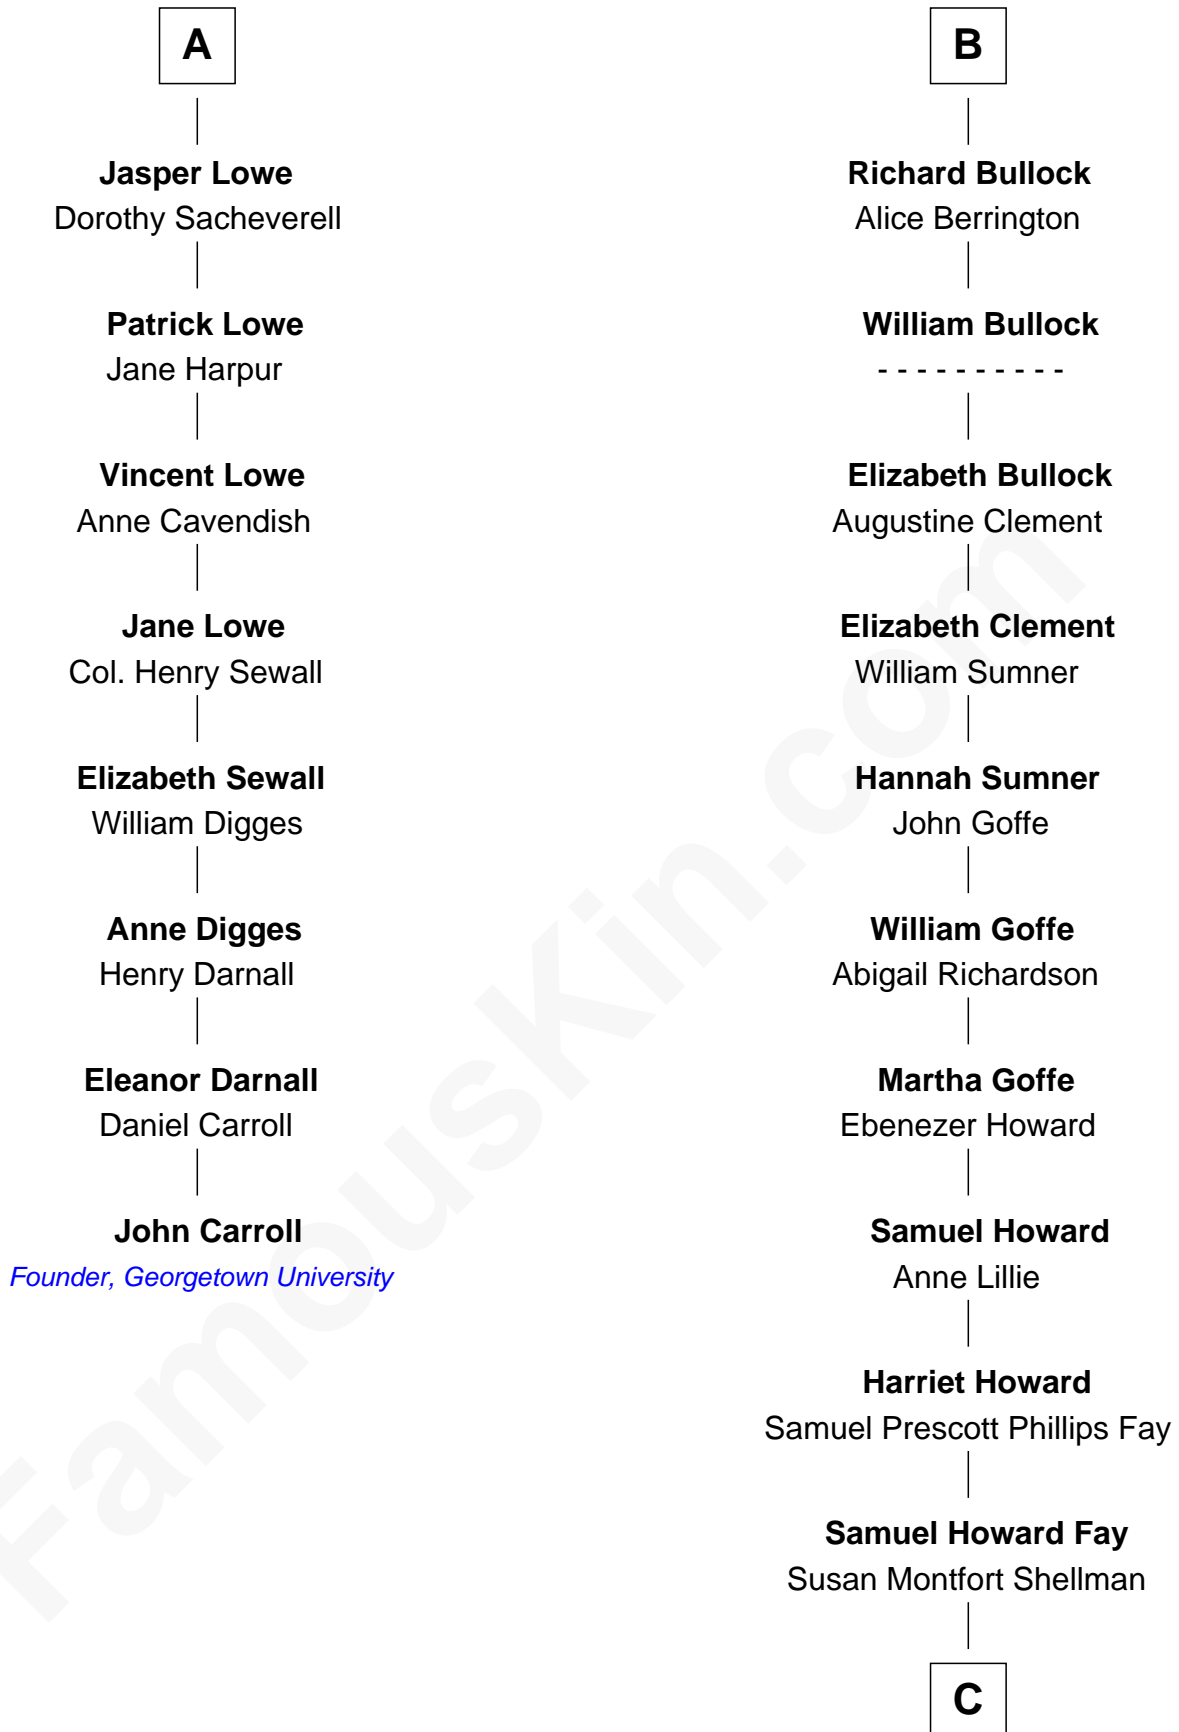

### John Carroll

Founder of Georgetown University

14th cousin 7 times removed of

**George W. Bush**  
43rd U.S. President

**Sir John Howard**  
Alice de Bois

**Joan Howard**  
Sir Peter de Brewes

**Beatrice Brewes**  
Sir Hugh Shirley

**Isabel Shirley**  
Sir John Cokayne

**John Cokayne**  
Agnes Vernon

**Thomas Cokayne**  
Agnes Barlow

**Sir Thomas Cokayne**  
Barbara FitzHerbert

**Jane Cokayne**  
Vincent Lowe

**A**

**Sir Robert Howard**  
Margaret de Scales

**Sir John Howard**  
Margaret de Plaiz

**Sir John Howard**  
Joan Walton

**Elizabeth Howard**  
Sir John de Vere

**Joan de Vere**  
Sir William Norreys

**Margaret Norreys**  
Gilbert Bullock

**Thomas Bullock**  
Alice Kingsmill

**B**

**C**

**Harriet Eleanor Fay**  
Rev. James Smith Bush

**Samuel Prescott Bush**  
Flora Sheldon

**Prescott Sheldon Bush**  
Dorothy Wear Walker

**George Herbert Walker Bush**  
Barbara Pierce

**George W. Bush**  
*43rd U.S. President*