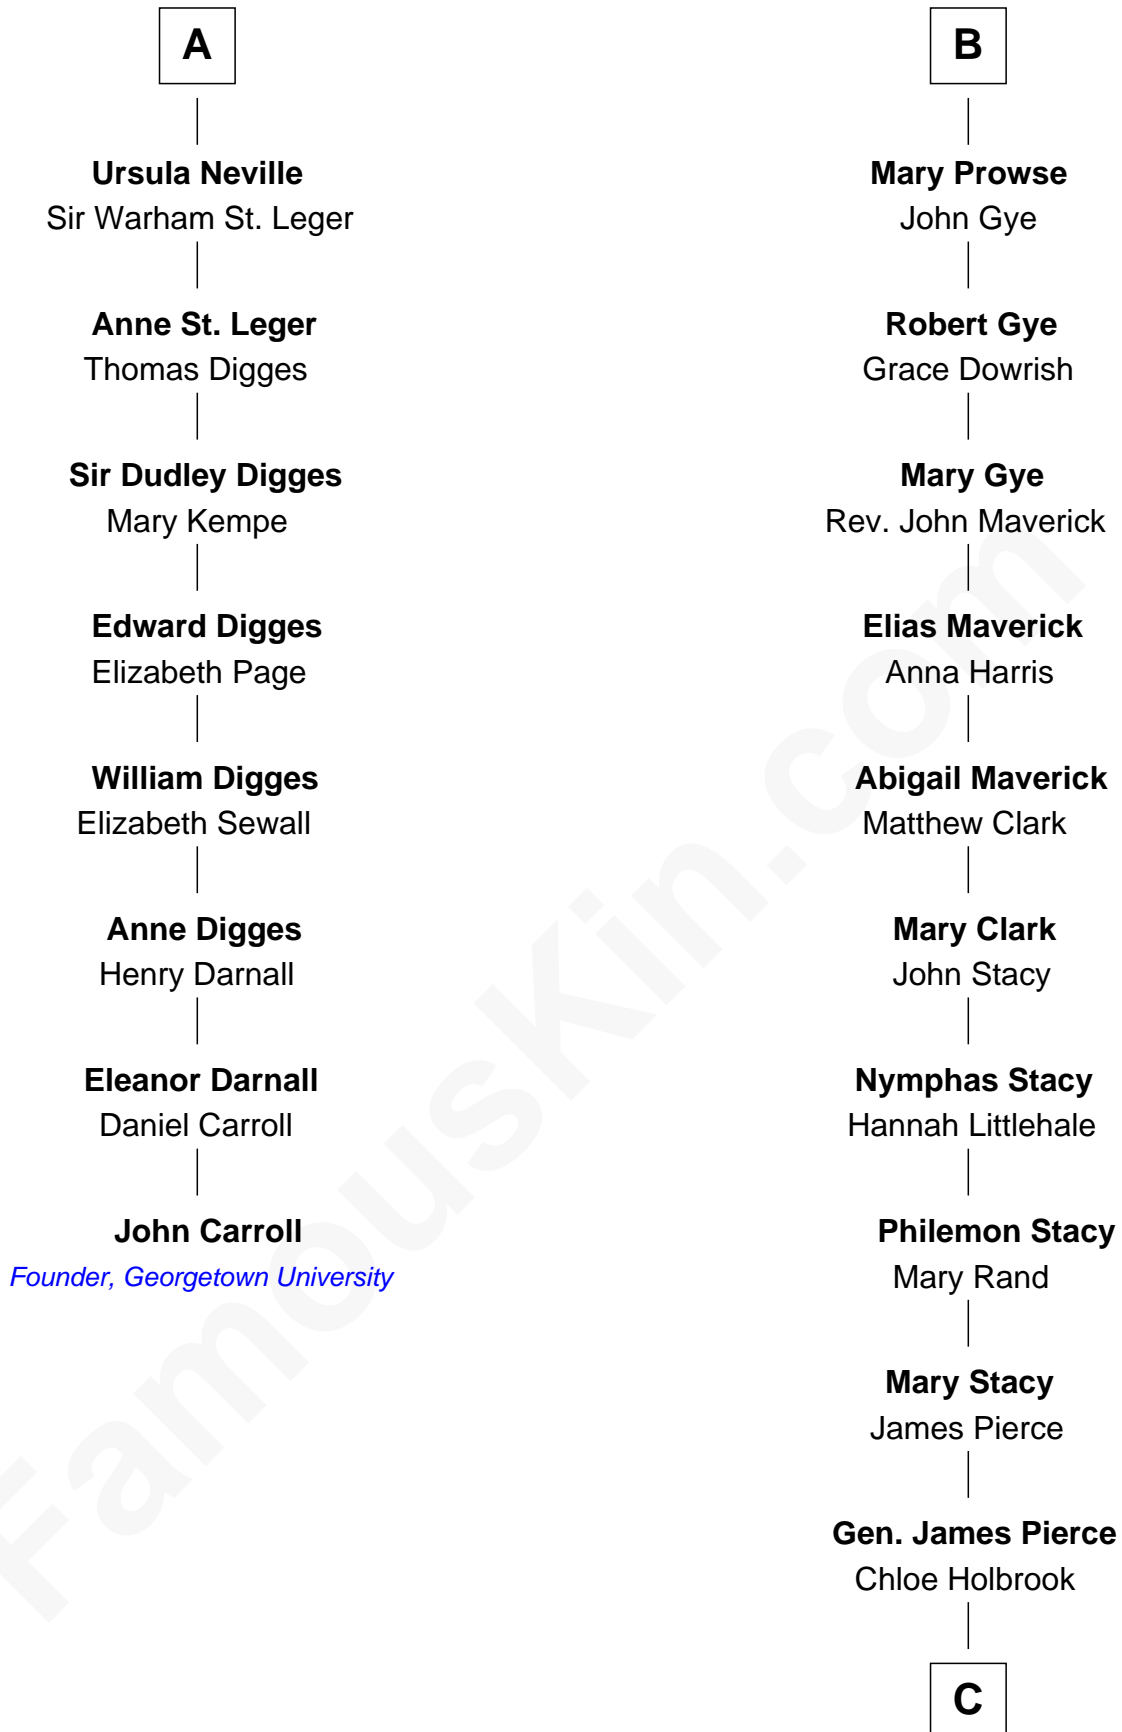

FamousKin.com

Relationship Chart of

John Carroll

Founder of Georgetown University

14th cousin 7 times removed of

George W. Bush
43rd U.S. President

Sir Maurice de Berkeley
Eve la Zouche

Thomas de Berkeley
Katherine de Clyvedon

Sir John Berkeley
Elizabeth Betteshorne

Eleanor Berkeley
Sir Richard Poynings

Eleanor Poynings
Sir Henry Percy

Henry Percy
Maud Herbert

Eleanor Percy
Edward Stafford

Mary Stafford
George Neville

A

Milicent de Berkeley
John Maltravers

Sir John Maltravers
Gwenthin - - - - -

Eleanor Maltravers
John Fitzalan

Joan Fitzalan
Sir William Echyngham

Joan Echyngham
Sir John Bayntun

Henry Bayntun
- - - - -

Jane Bayntun
Thomas Prowse

B

C

Jonas James Pierce

Kate Pritzel

Scott Pierce

Mabel Marvin

Marvin Pierce

Pauline Robinson

Barbara Pierce

George Herbert Walker Bush