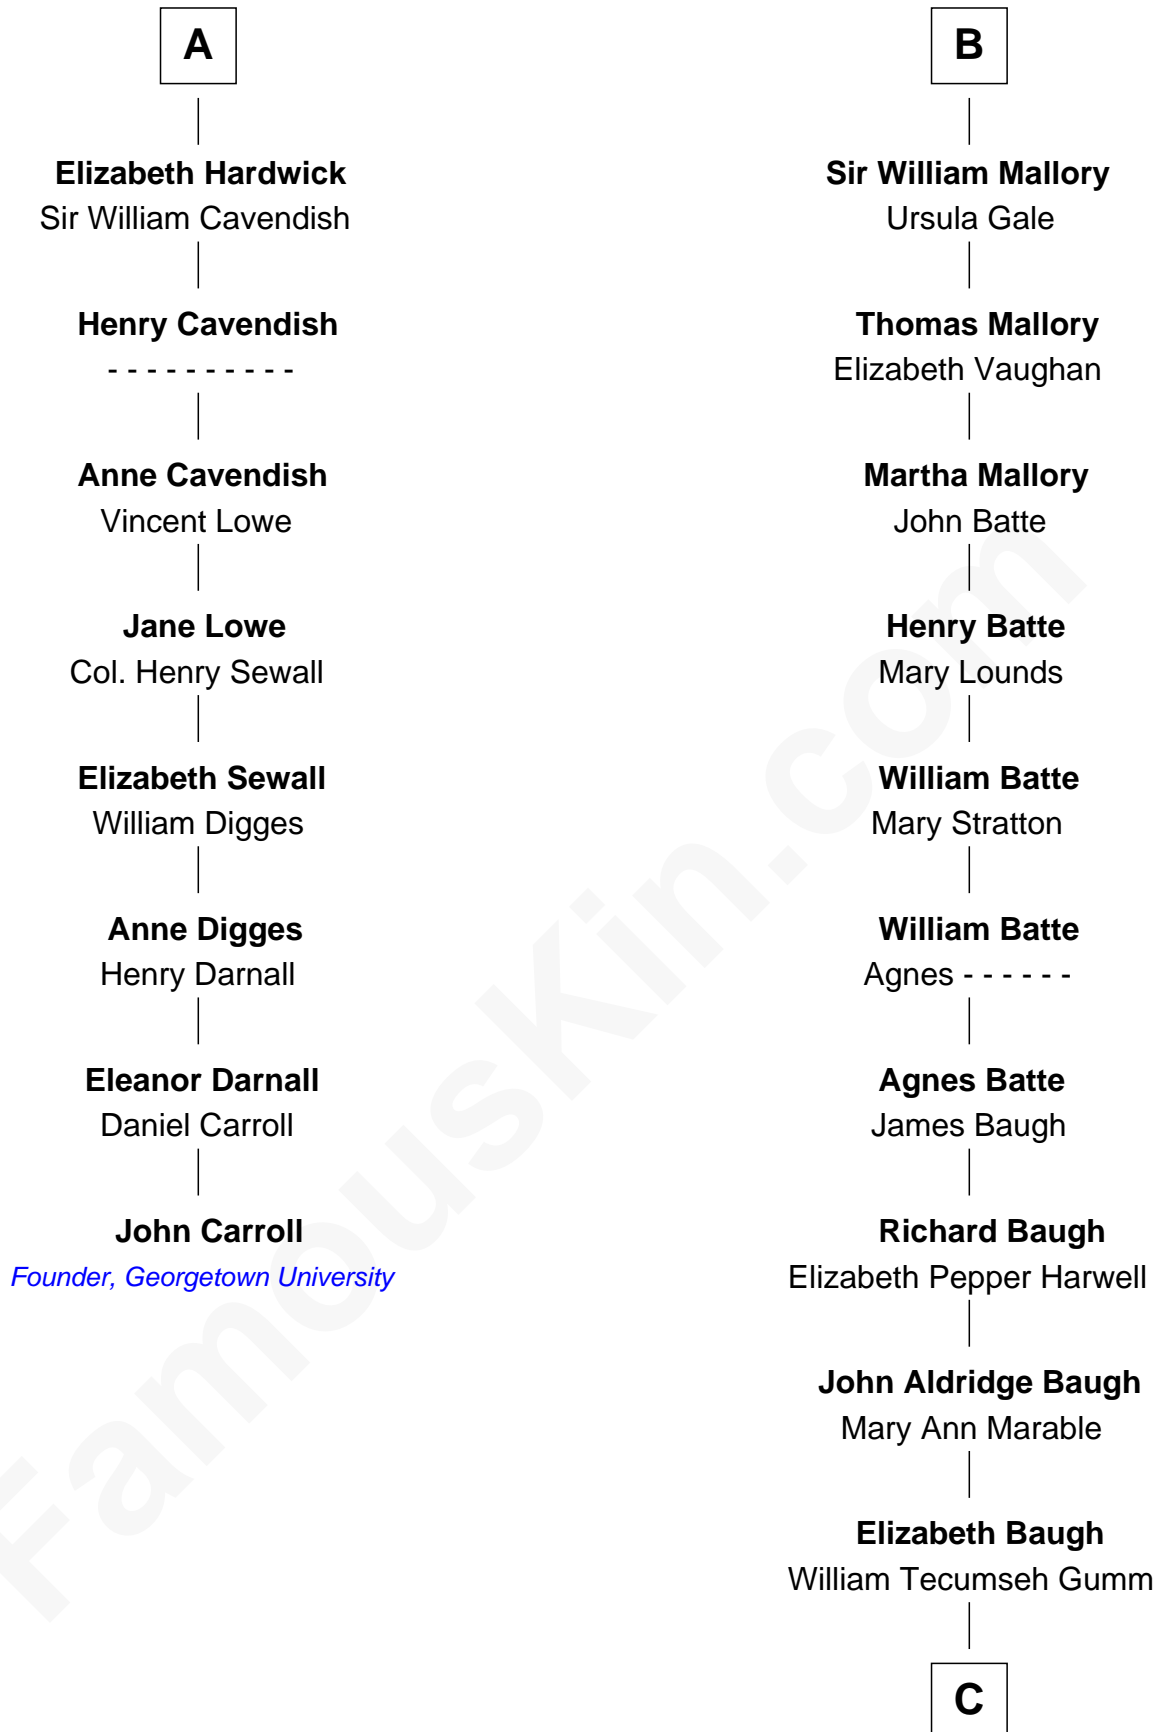

## Relationship Chart of

### John Carroll

Founder of Georgetown University

14th cousin 5 times removed of

**Liza Minnelli**

Singer and Actress

**Edmund Fitzalan**

Alice de Warenne

**C**

Francis Avent Gumm

Ethel Marian Milne

Frances Ethel Gumm

Vincent Minnelli

**Liza Minnelli**

*Singer and Actress*

FamousKin.com