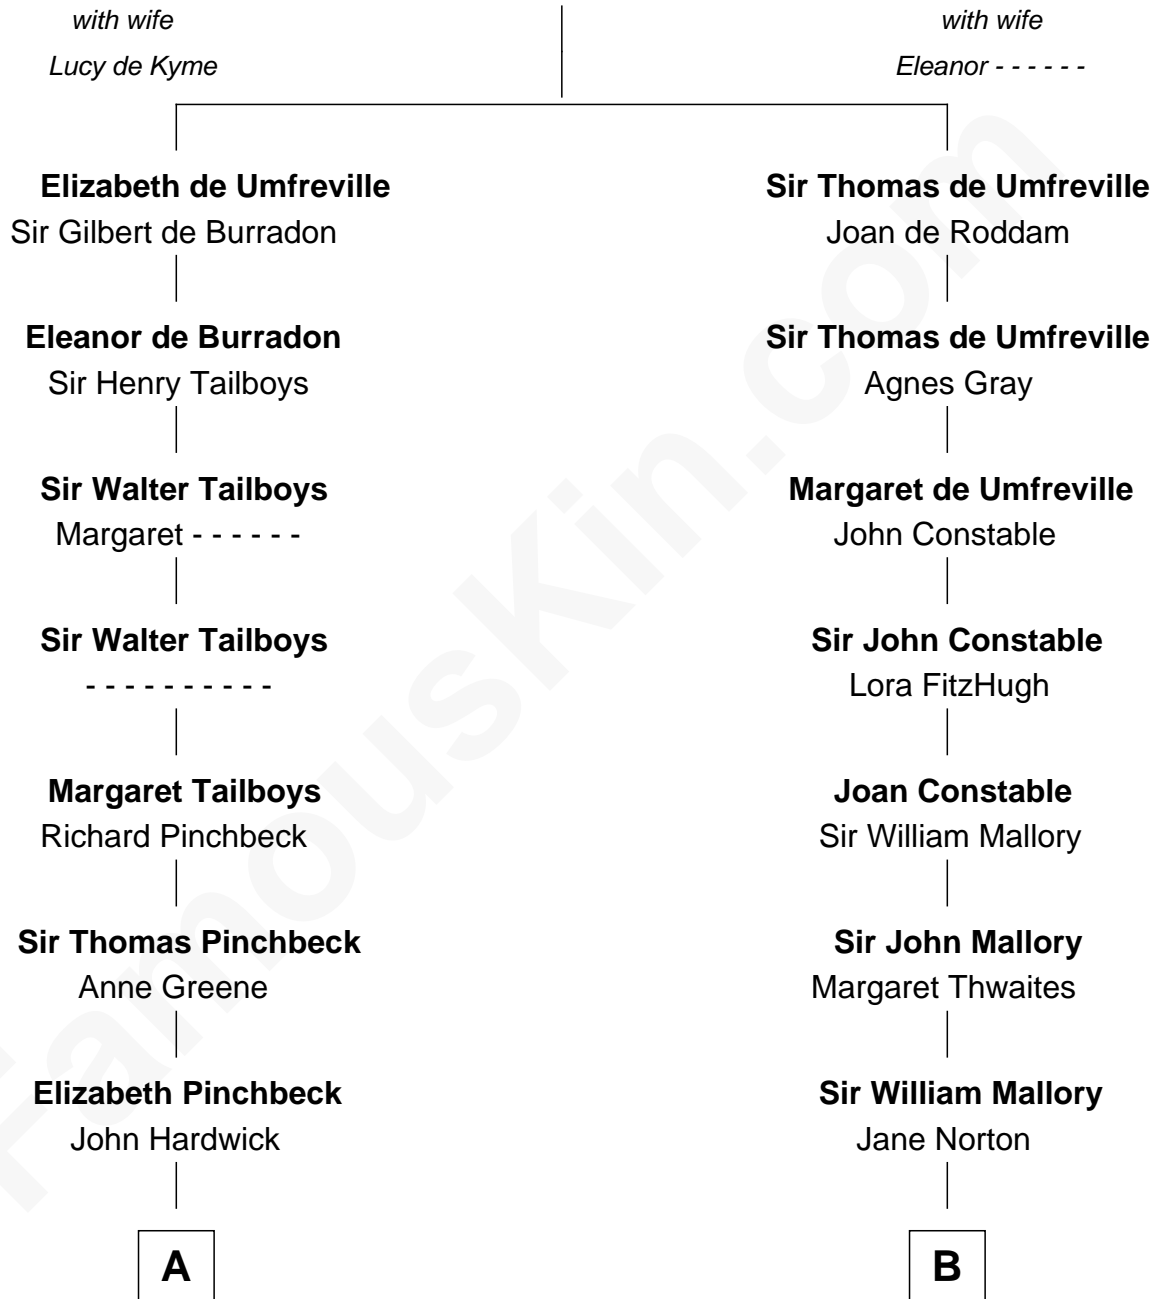

FamousKin.com Relationship Chart of

John Carroll

Founder of Georgetown University

15th cousin 3 times removed of

Judy Garland

Singer and Movie Actress

Sir Robert de Umfreville

C