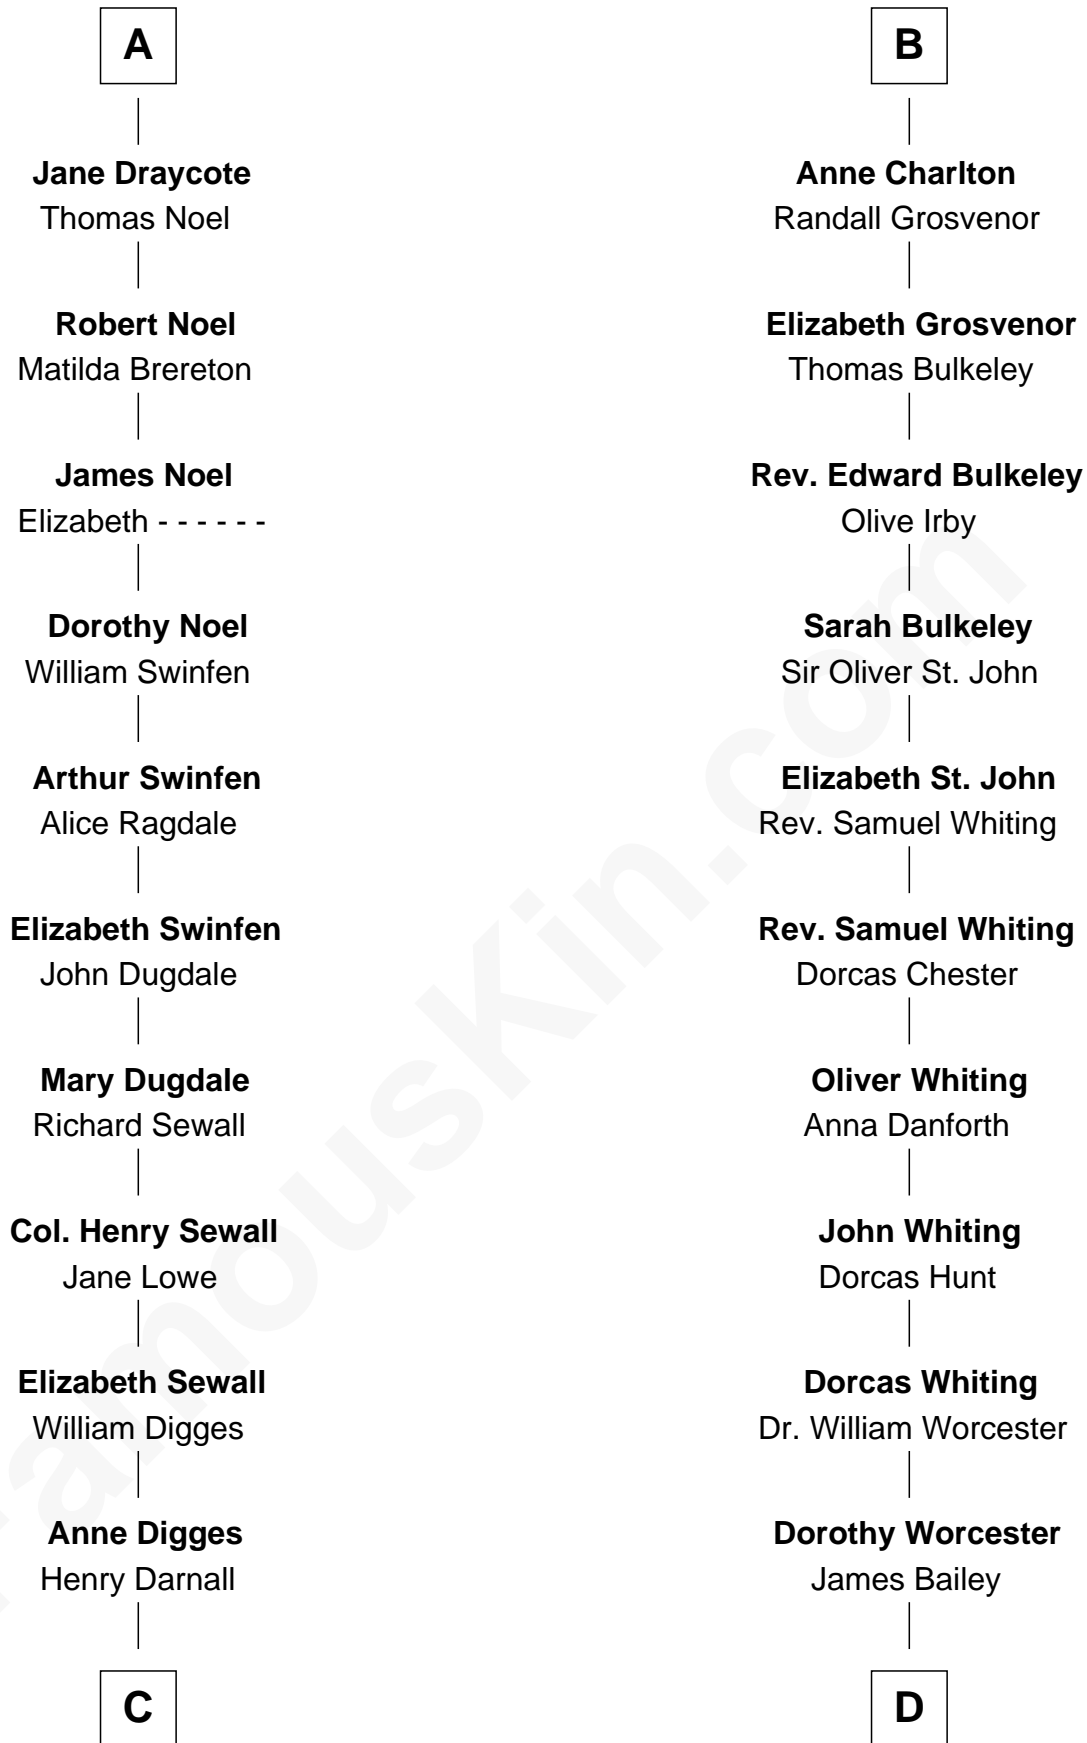

# FamousKin.com Relationship Chart of

**John Carroll**

*Founder of Georgetown University*

18th cousin 3 times removed of

**Bette Davis**

*Movie Actress*

**Sir Roger de Somery**

Nichole d'Aubenev

**C**

**Eleanor Darnall**

Daniel Carroll

**John Carroll**

*Founder, Georgetown University*

**D**

**Benjamin W. Bailey**

Latta Hopkins

**Harriet Jane Bailey**

Charles Otis Thompson

**Harriet Eugenia Thompson**

William Aaron Favor

**Ruth Augusta Favor**

Harlow Morrell Davis

**Bette Davis**

*Movie Actress*