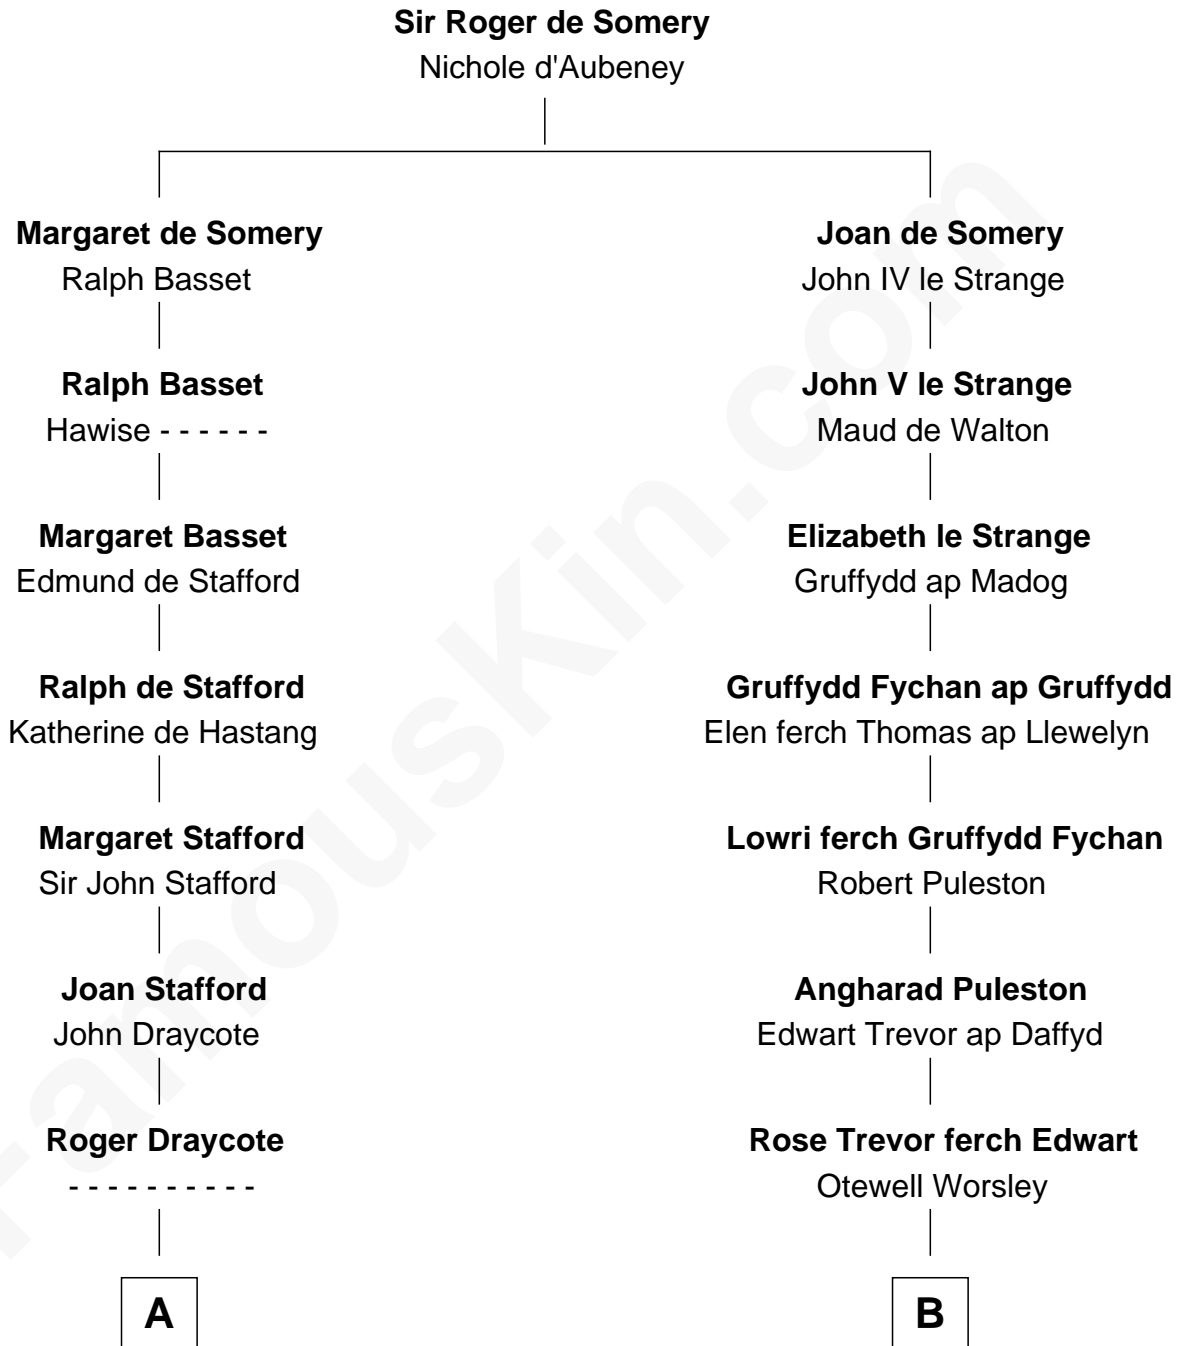

FamousKin.com

Relationship Chart of

John Carroll

Founder of Georgetown University

18th cousin of

Eliphalet Remington

Founder of Remington Arms Company

C

Eleanor Darnall

Daniel Carroll

John Carroll

Founder, Georgetown University

D

Elizabeth Kilbourn

Eliphalet Remington

Eliphalet Remington