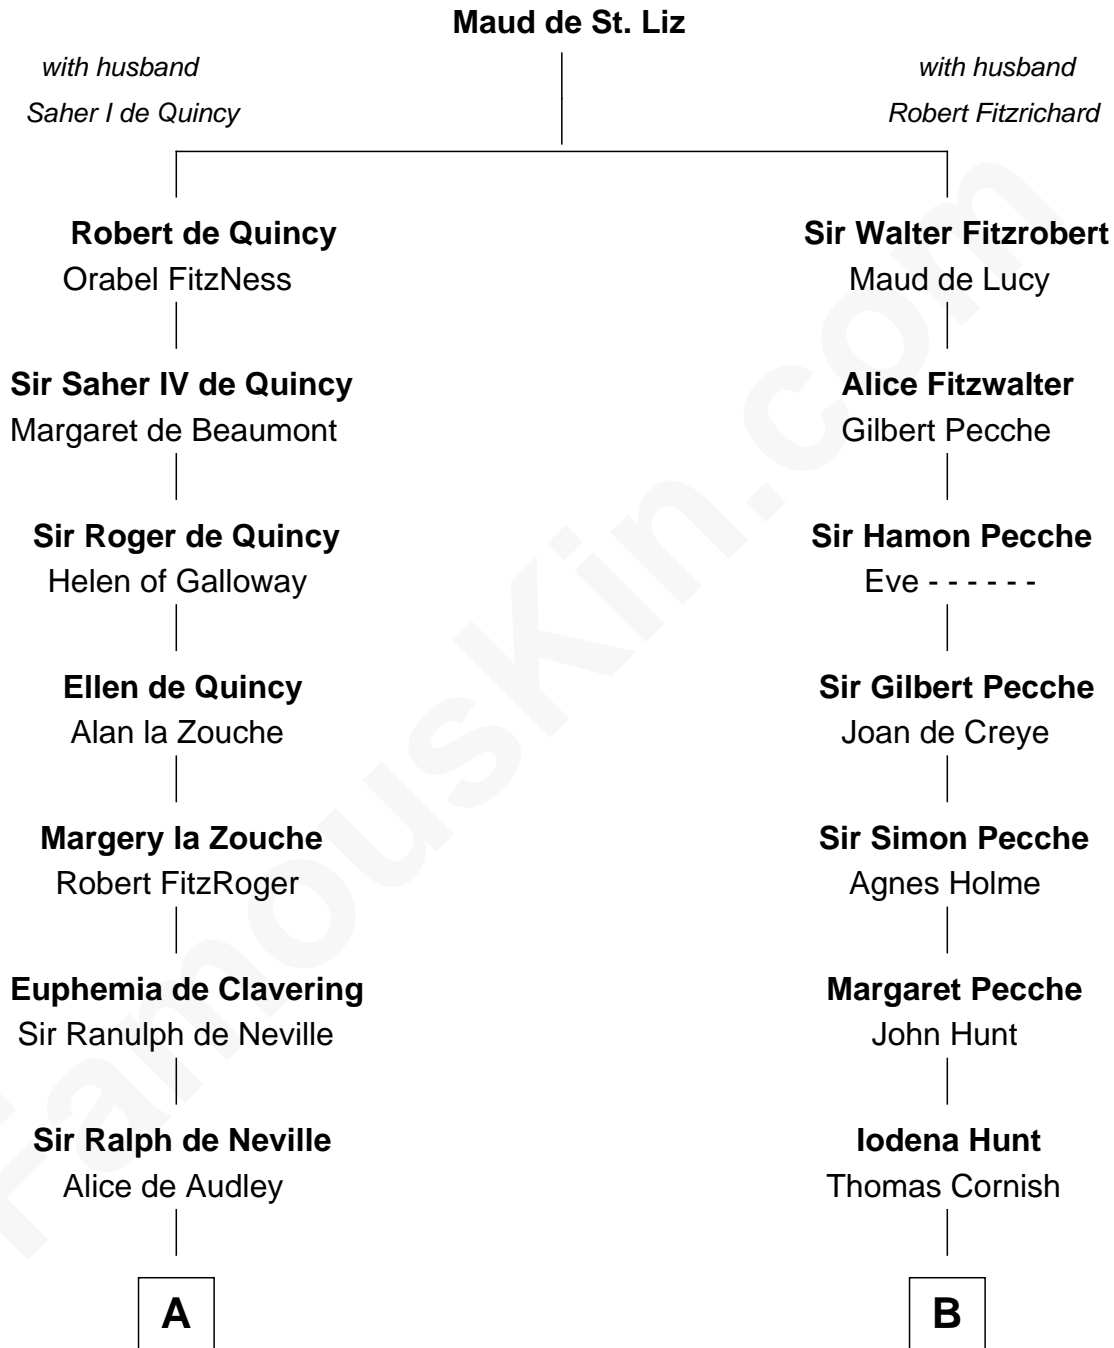

Eliphalet Remington

Founder of Remington Arms Company