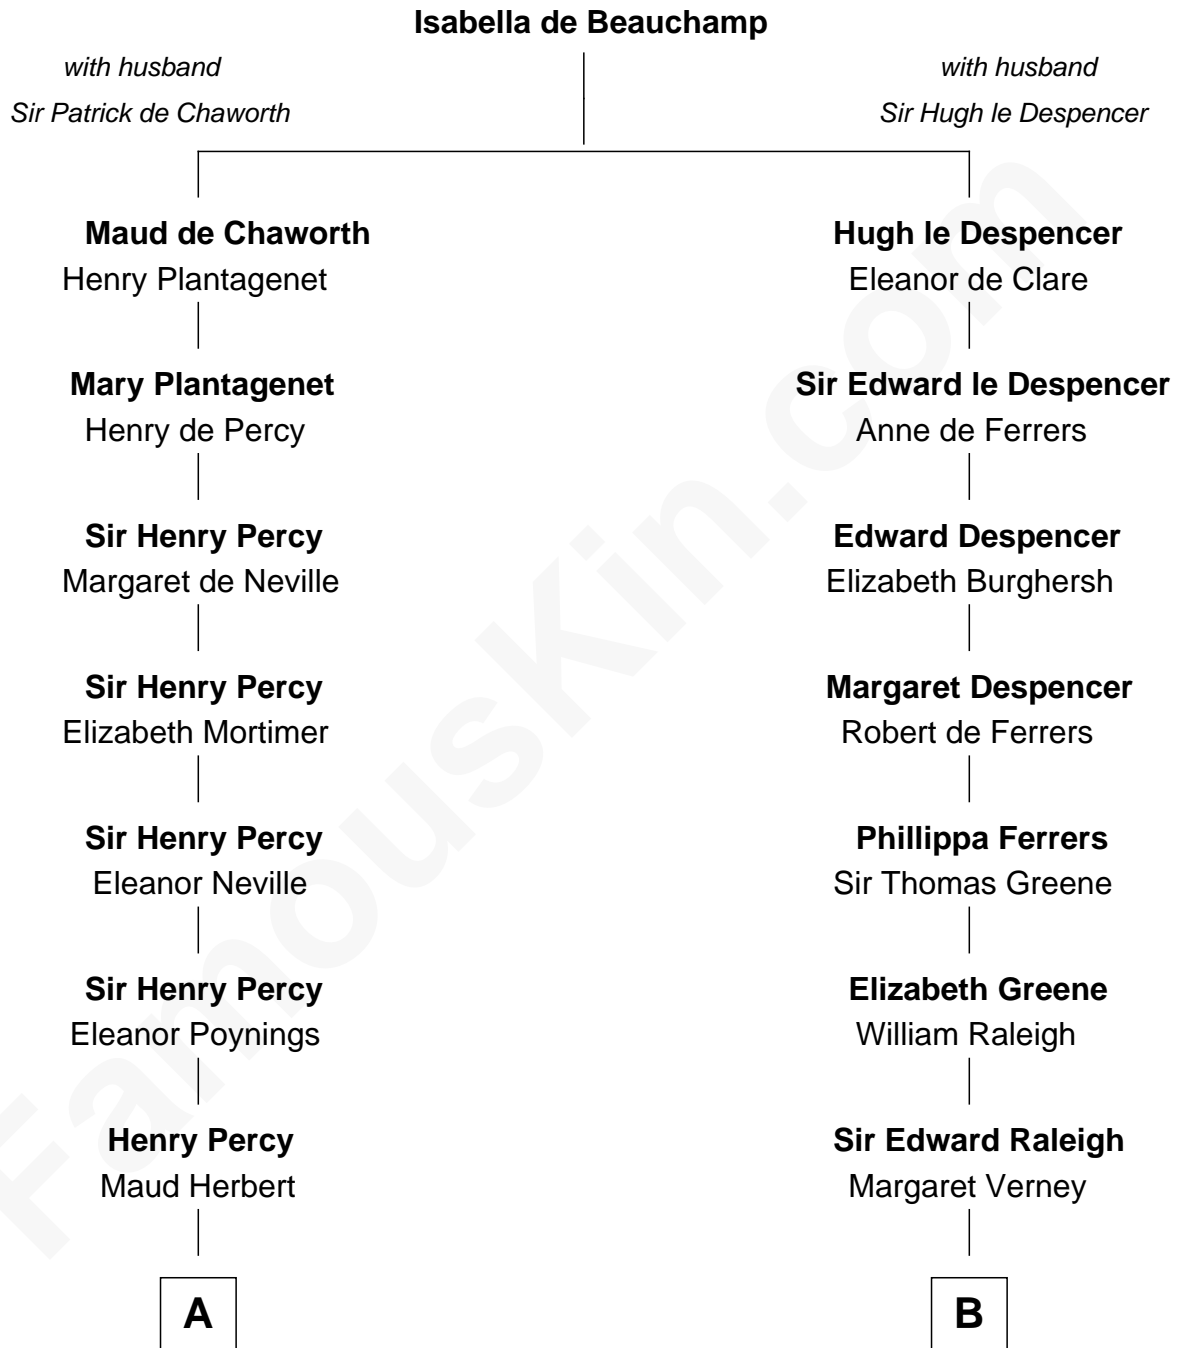

Lucretia (Rudolph) Garfield

First Lady of President James Garfield