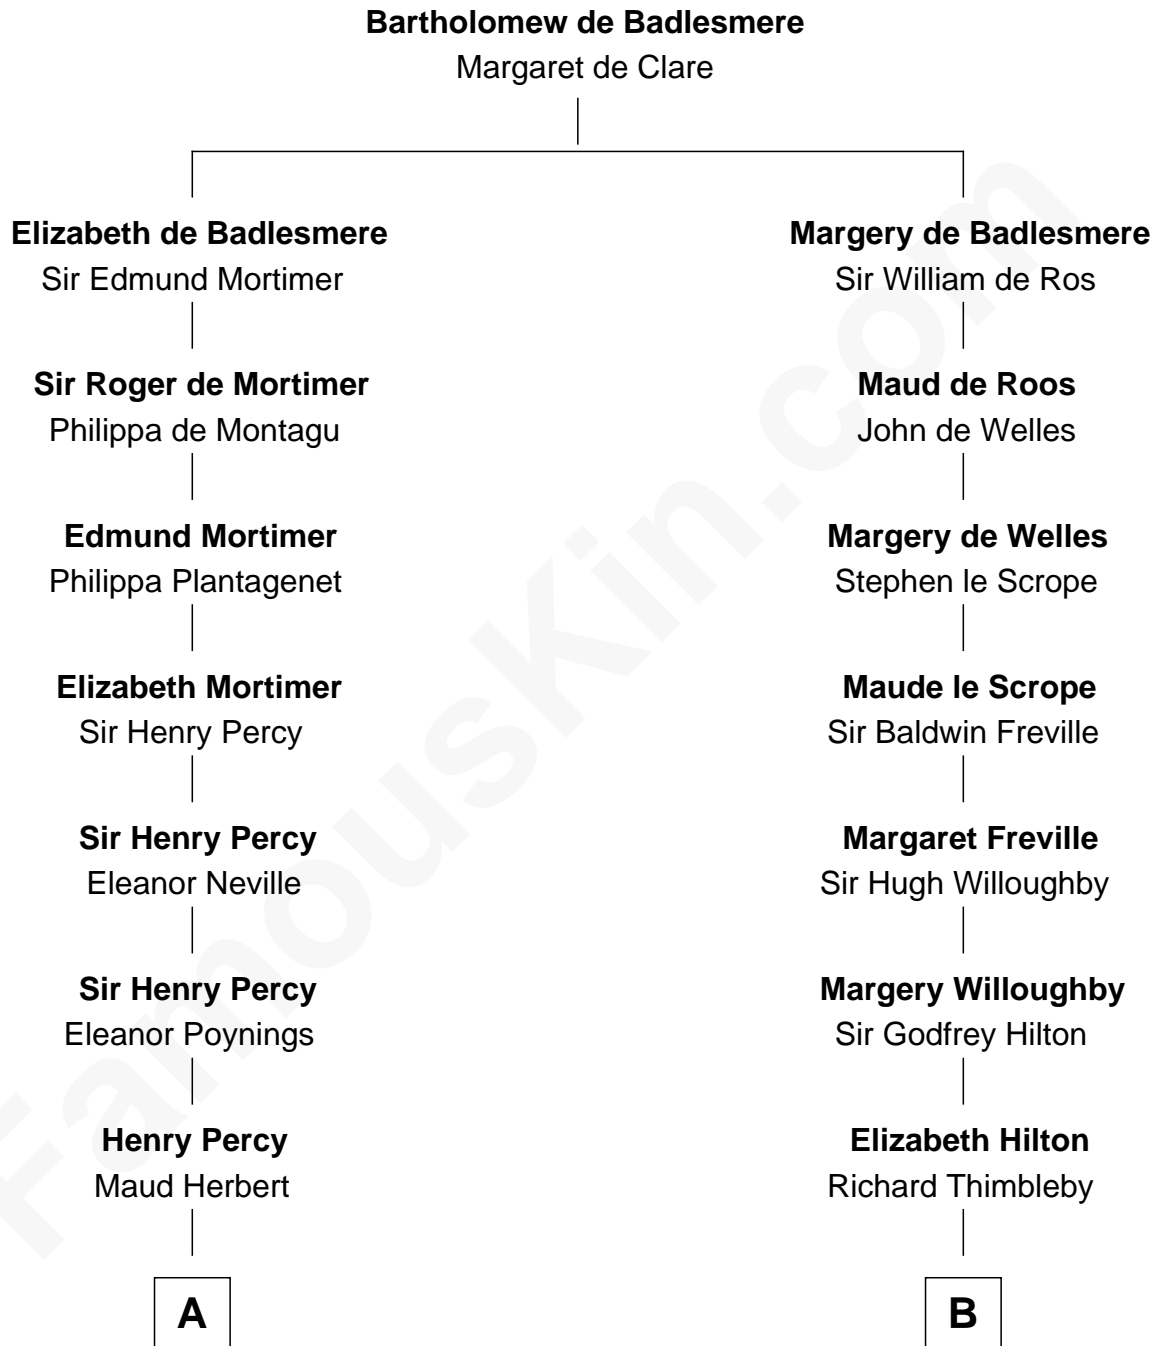

FamousKin.com

Relationship Chart of

John Carroll

Founder of Georgetown University

16th cousin 2 times removed of

Lucretia (Rudolph) Garfield

First Lady of President James Garfield

C

Arabella Greene Mason

Zebulon Rudolph

Lucretia (Rudolph) Garfield

First Lady of James Garfield

FamousKin.com