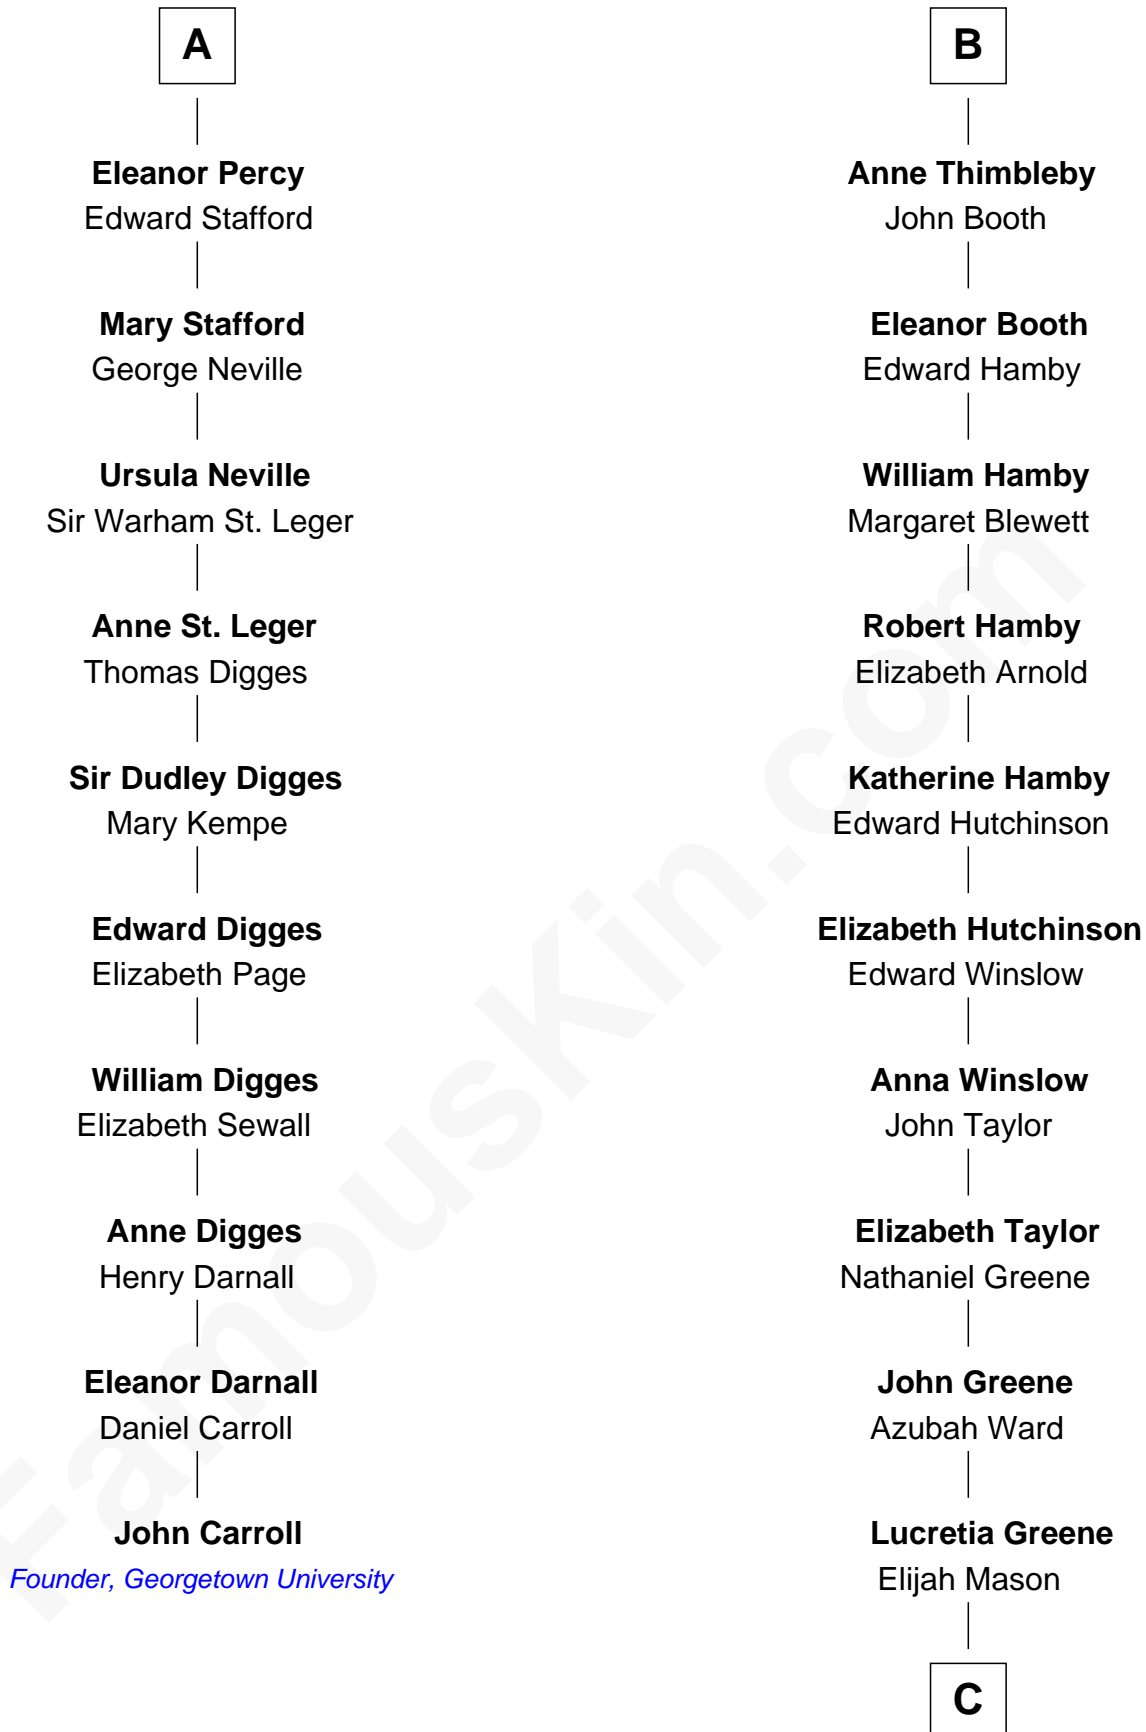

FamousKin.com

Relationship Chart of

John Carroll

Founder of Georgetown University

16th cousin 2 times removed of

Lucretia (Rudolph) Garfield

First Lady of President James Garfield

C

Arabella Greene Mason

Zebulon Rudolph

Lucretia (Rudolph) Garfield

First Lady of James Garfield

FamousKin.com