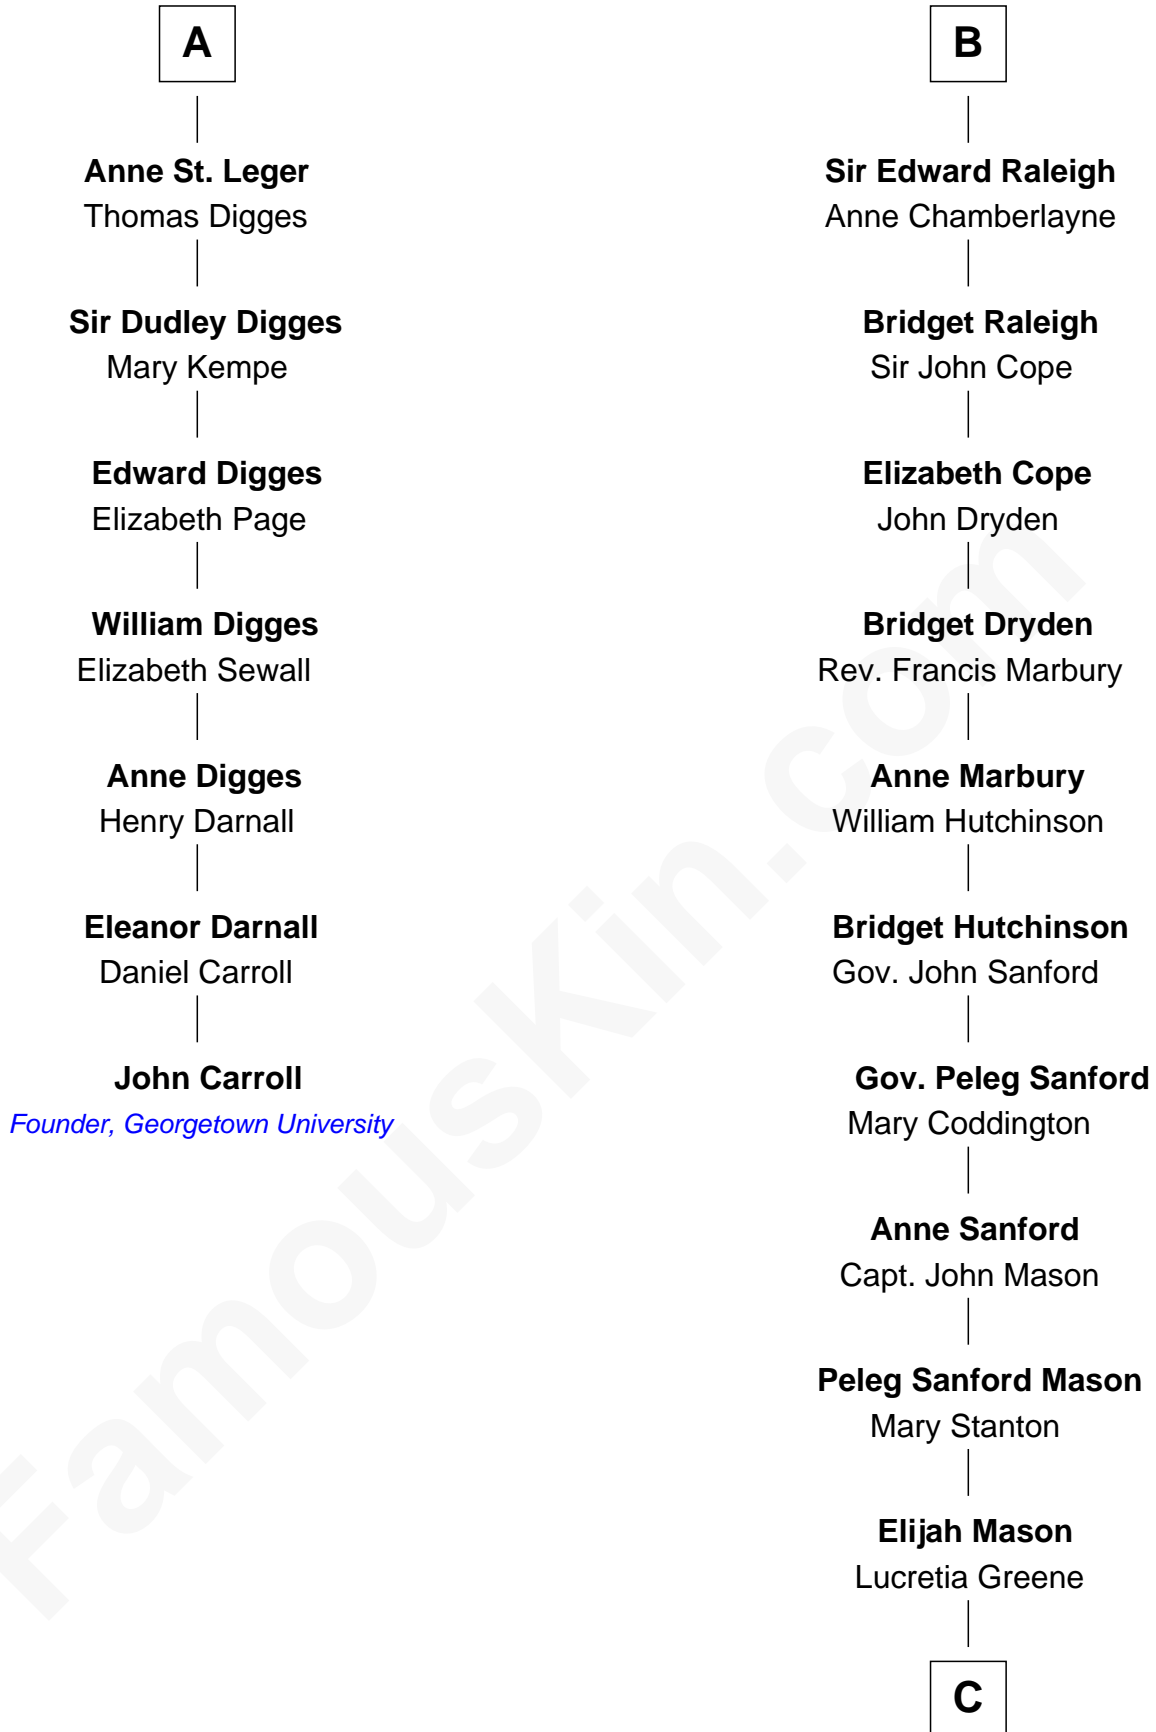

FamousKin.com

Relationship Chart of

John Carroll

Founder of Georgetown University

13th cousin 5 times removed of

Lucretia (Rudolph) Garfield

First Lady of President James Garfield

Sir Hugh I de Audley

Iseult de Mortimer

C

Arabella Greene Mason

Zebulon Rudolph

Lucretia (Rudolph) Garfield

First Lady of James Garfield

FamousKin.com