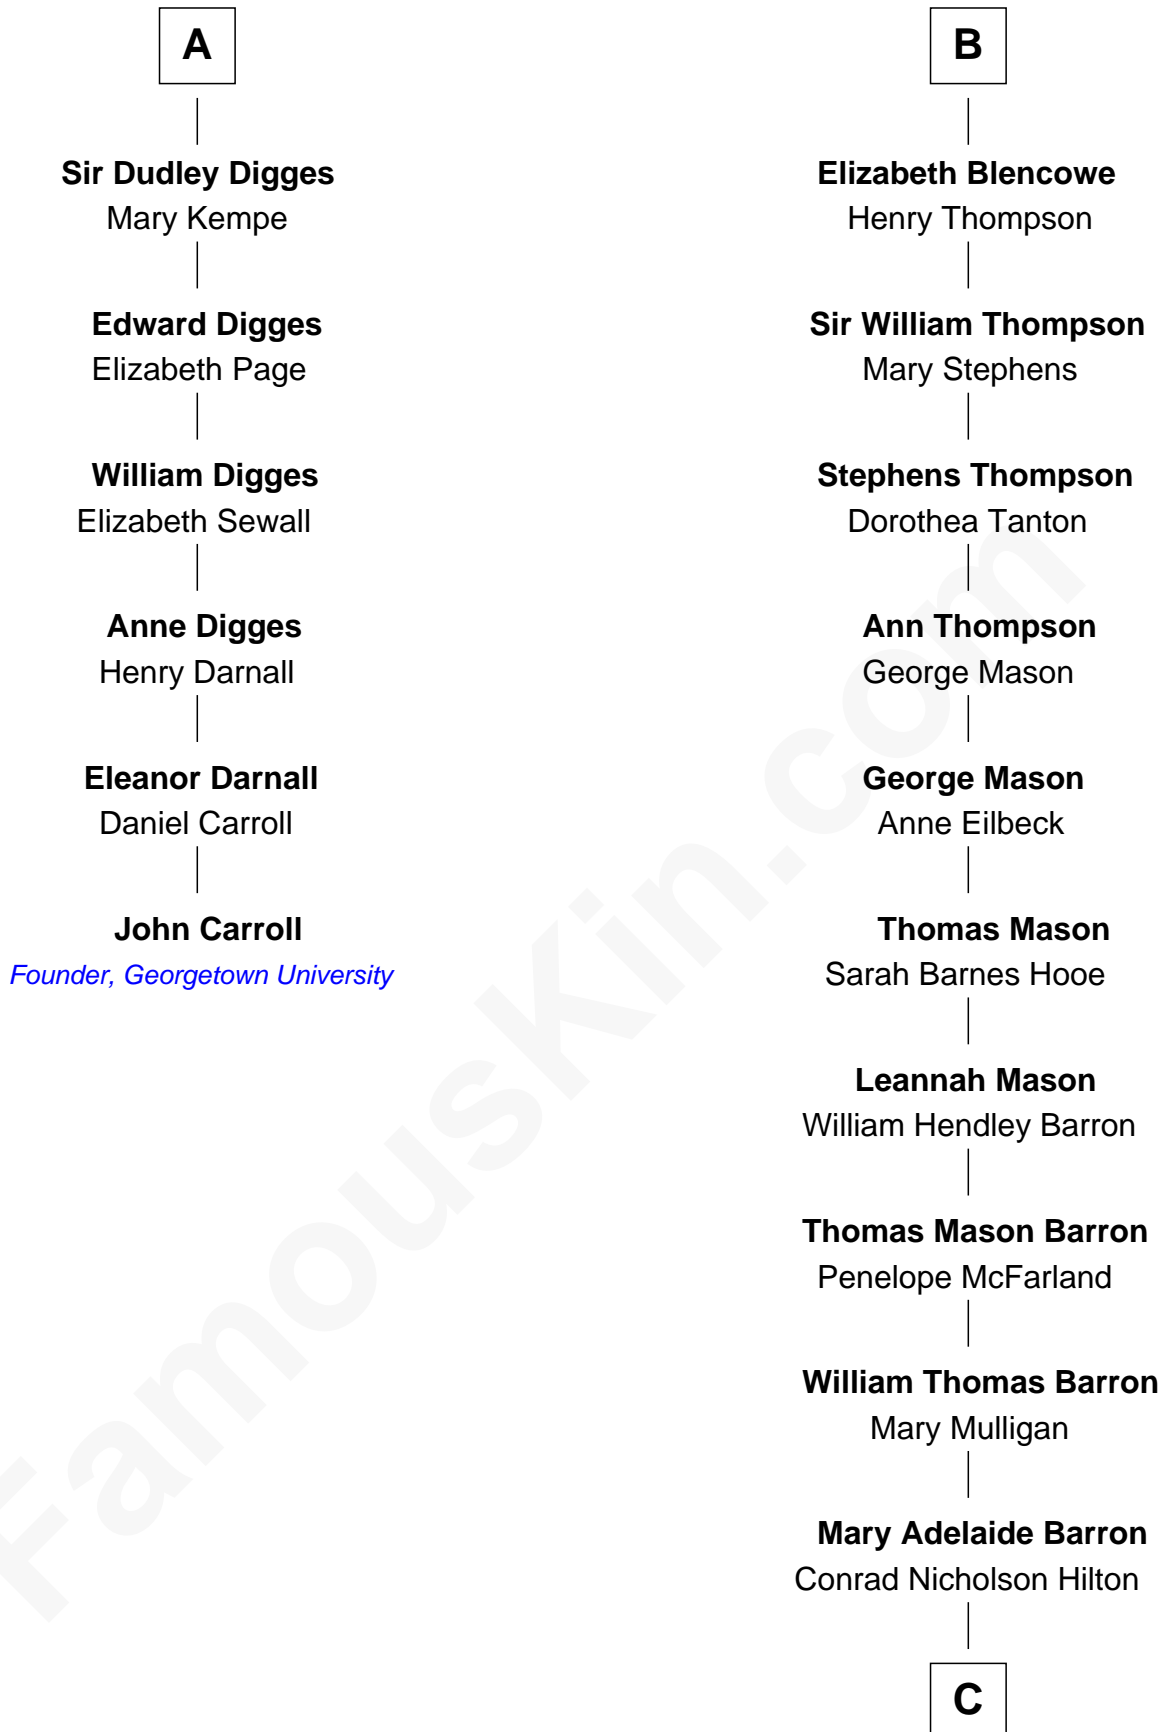

FamousKin.com

Relationship Chart of

John Carroll

Founder of Georgetown University

12th cousin 7 times removed of

Paris Hilton

Socialite and TV Personality

C

—
Barron Hilton

Marilyn June Hawley

—
Richard Howard Hilton

Kathleen Elizabeth Avanzino

—
Paris Hilton

Socialite and TV Personality

FamousKin.com