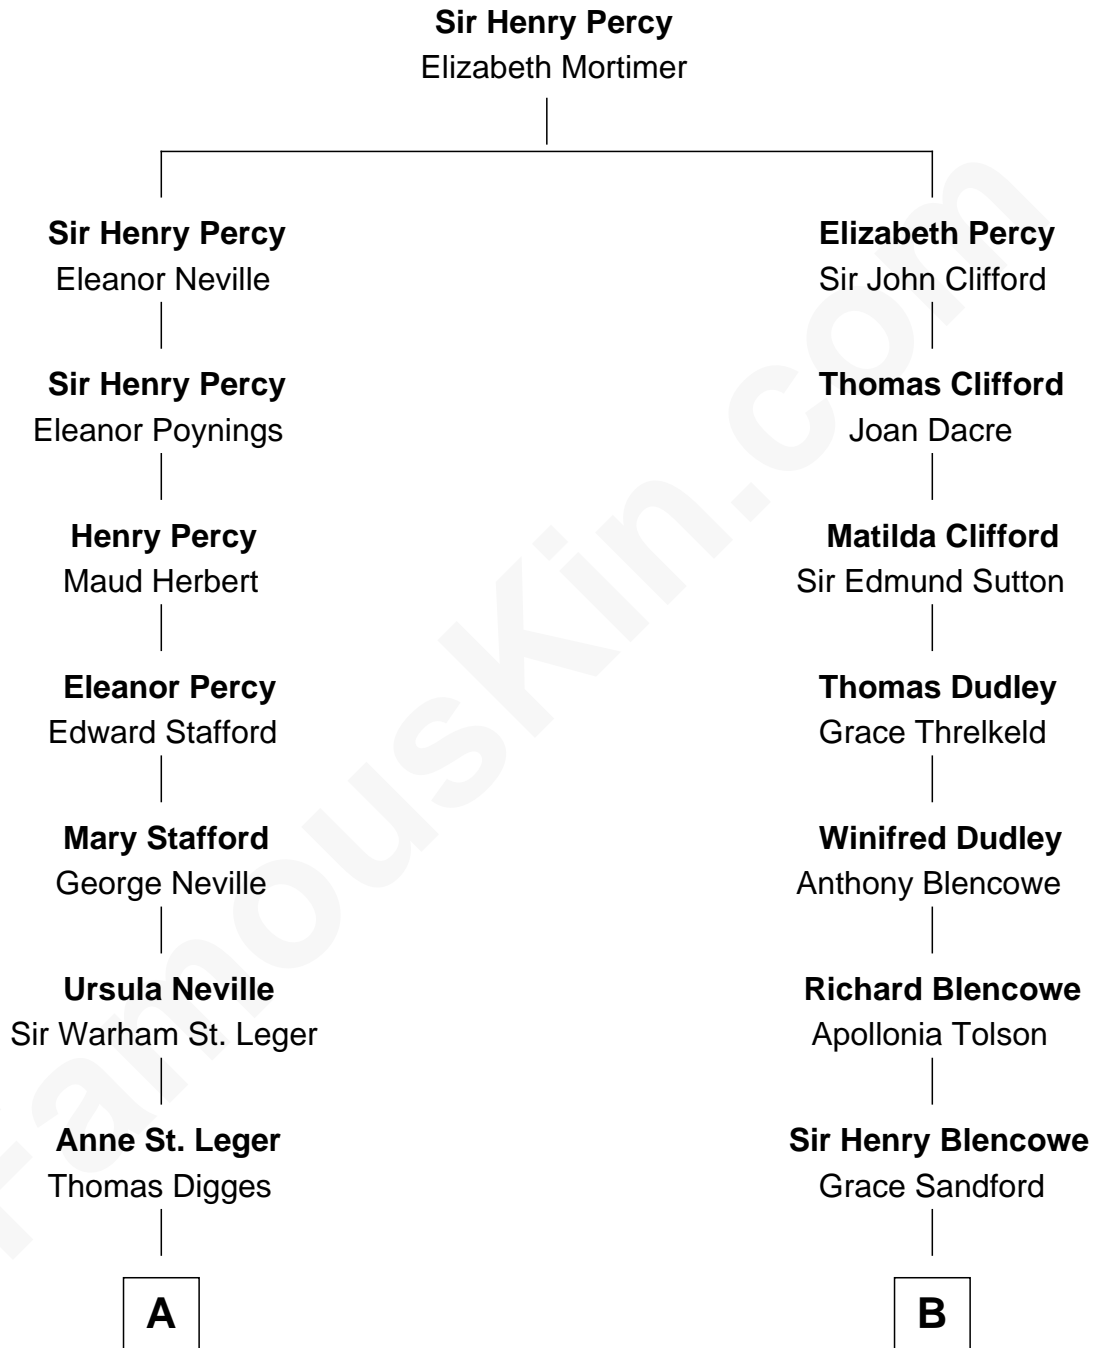

FamousKin.com

Relationship Chart of

John Carroll

Founder of Georgetown University

12th cousin 8 times removed of

Paris Hilton

Socialite and TV Personality

C