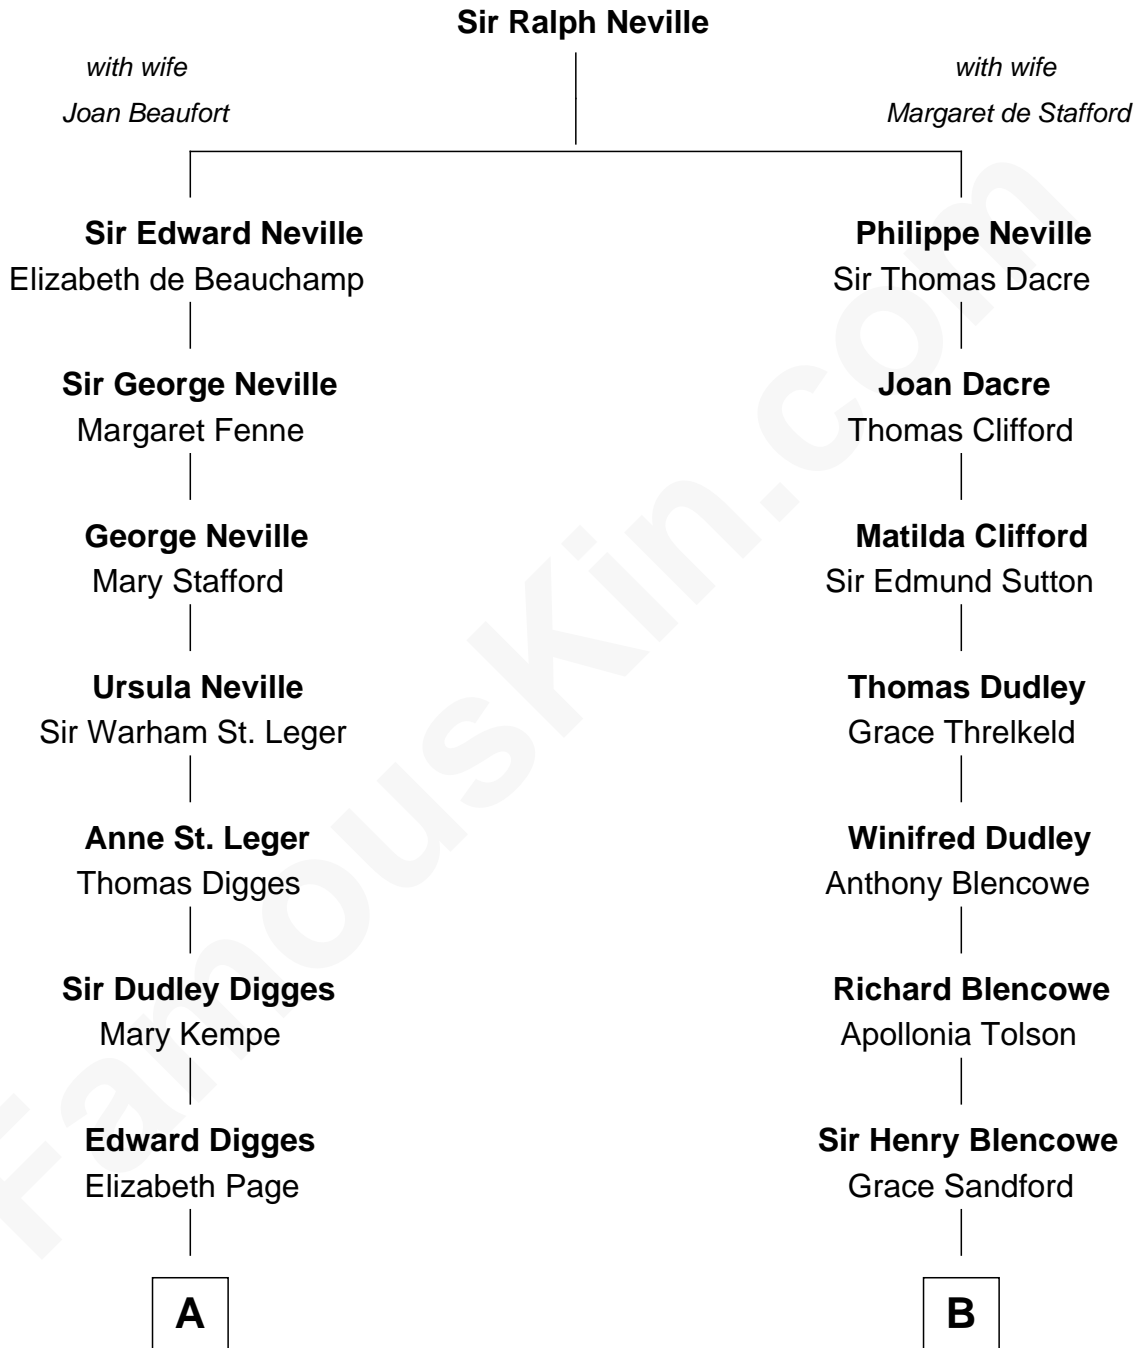

FamousKin.com

Relationship Chart of

John Carroll

Founder of Georgetown University

10th cousin 10 times removed of

Paris Hilton

Socialite and TV Personality

C