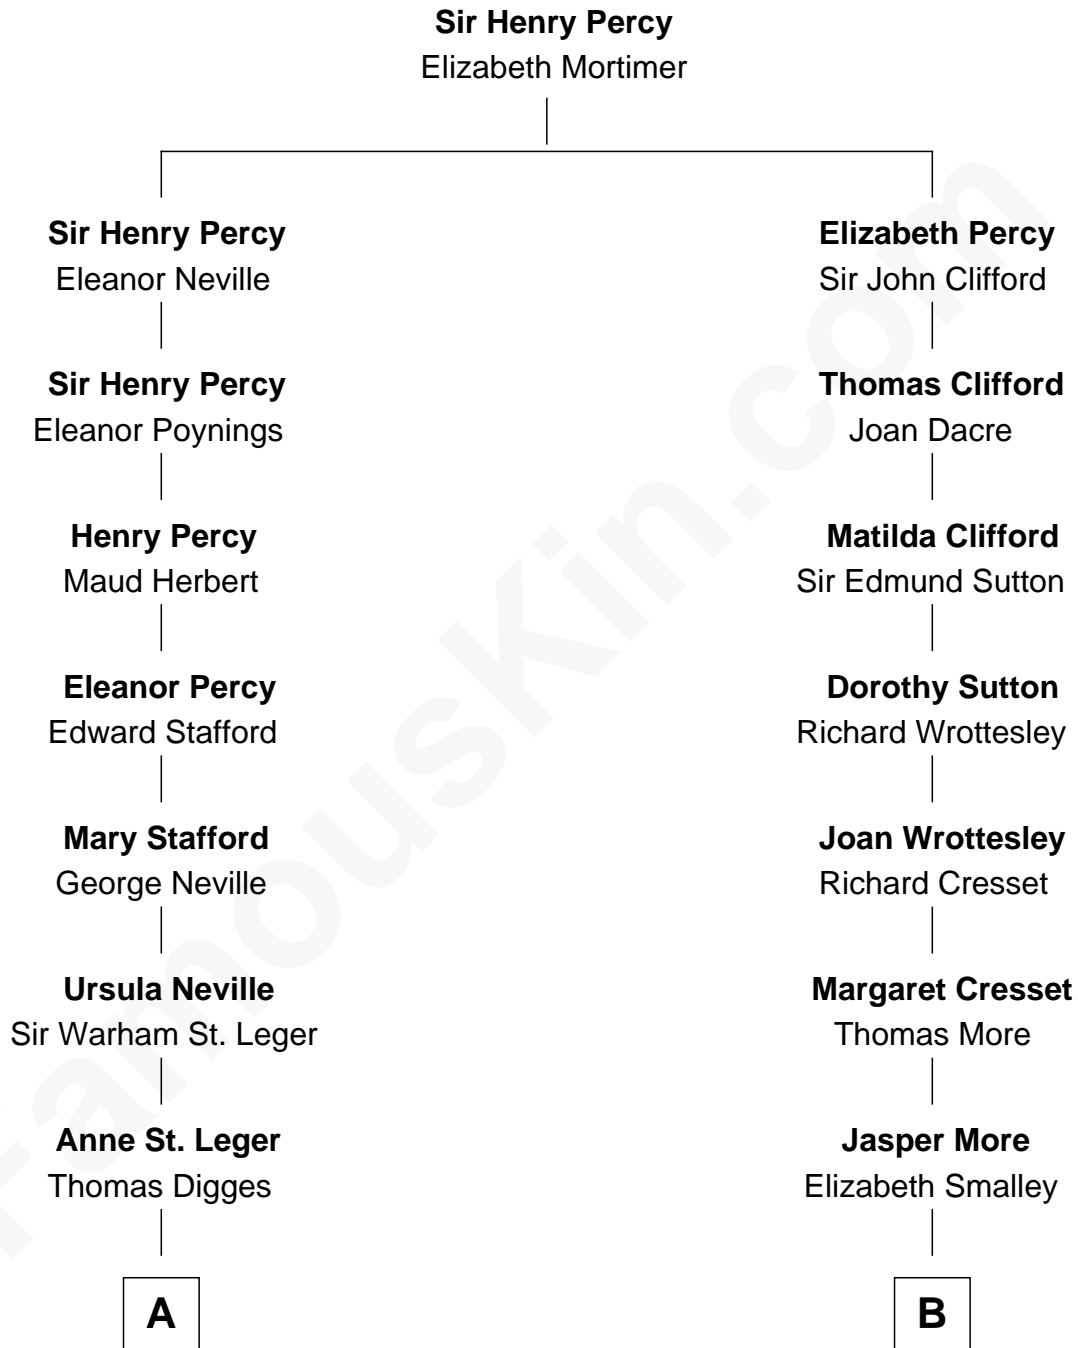

FamousKin.com

Relationship Chart of

John Carroll

Founder of Georgetown University

8th cousin 4 times removed of

Richard More

(c1614 - c1696) Mayflower passenger 1620

MAYFLOWER

Richard More

Mayflower passenger 1620

FamousKin.com