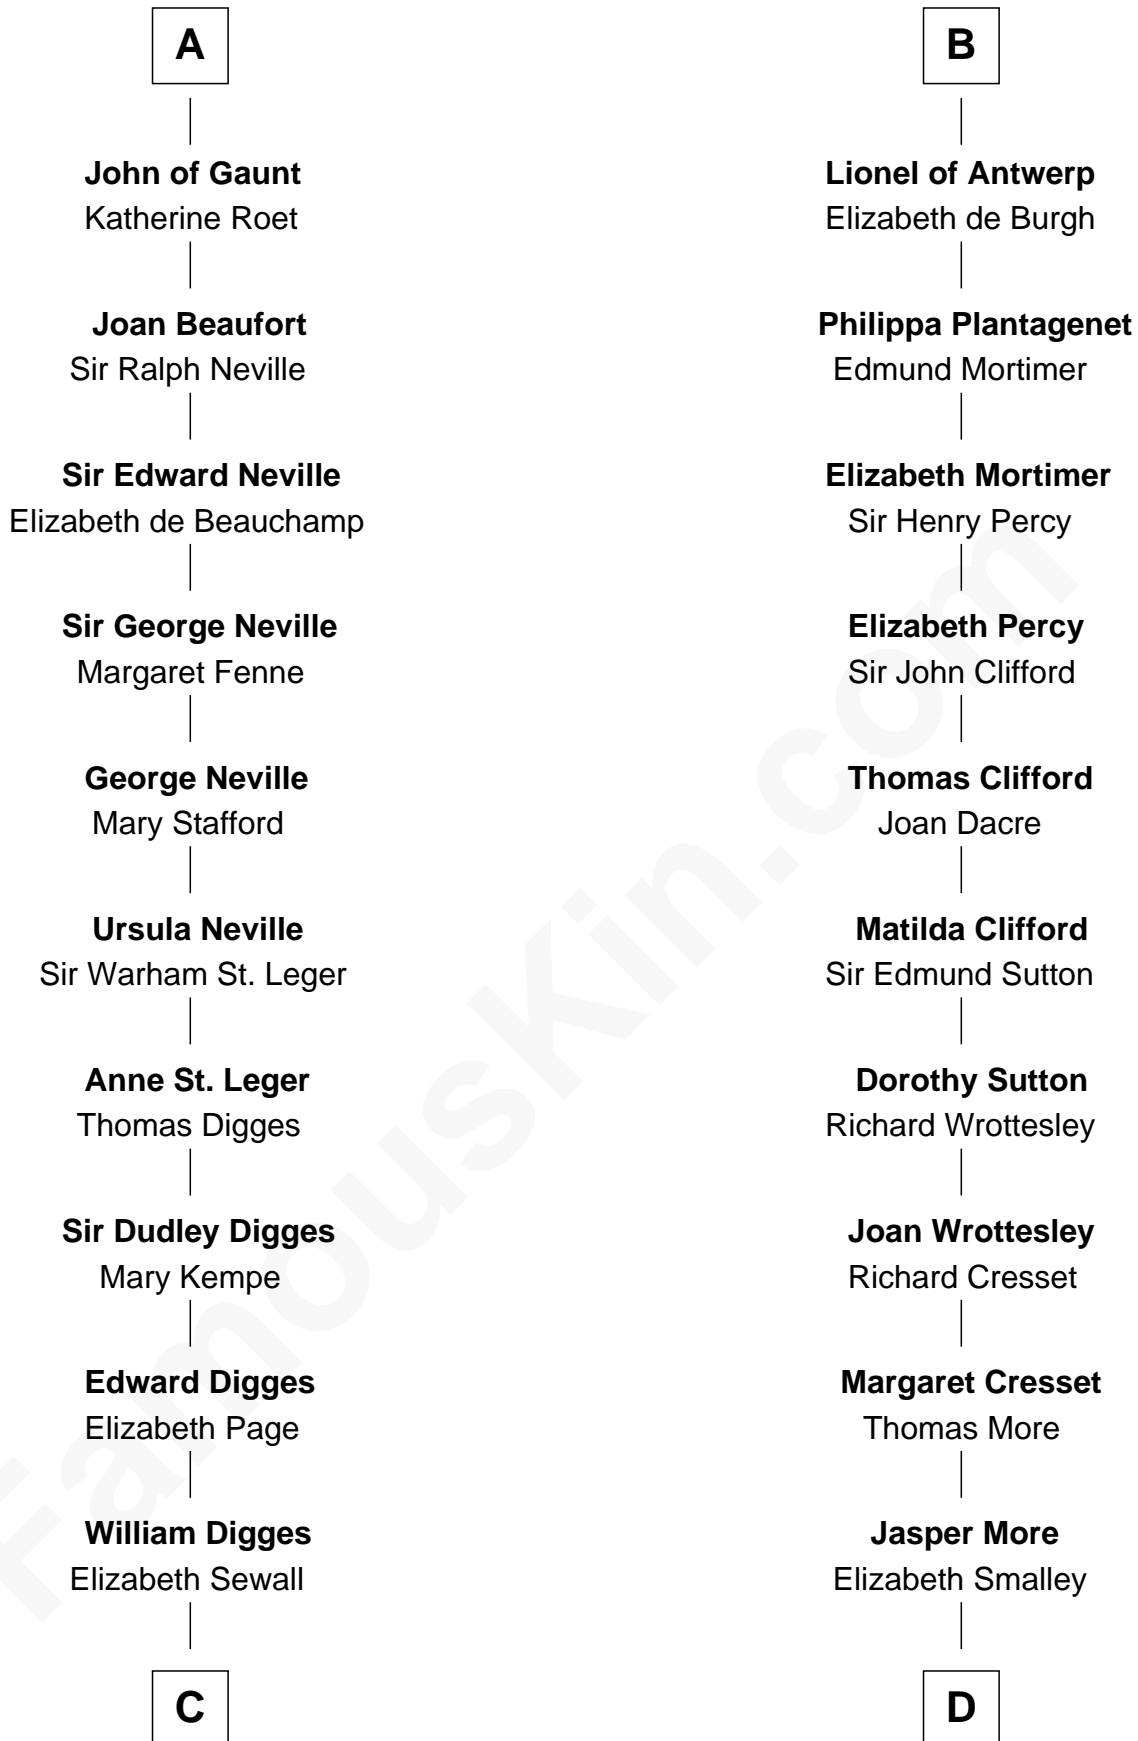

FamousKin.com

Relationship Chart of

John Carroll

Founder of Georgetown University

18th cousin 1 time removed of

Richard More

(c1614 - c1696) Mayflower passenger 1620

MAYFLOWER

C

Anne Digges
Henry Darnall

Eleanor Darnall
Daniel Carroll

John Carroll
Founder, Georgetown University

D

Katherine More
Col. Samuel More

Richard More
Mayflower passenger 1620

FamousKin.com