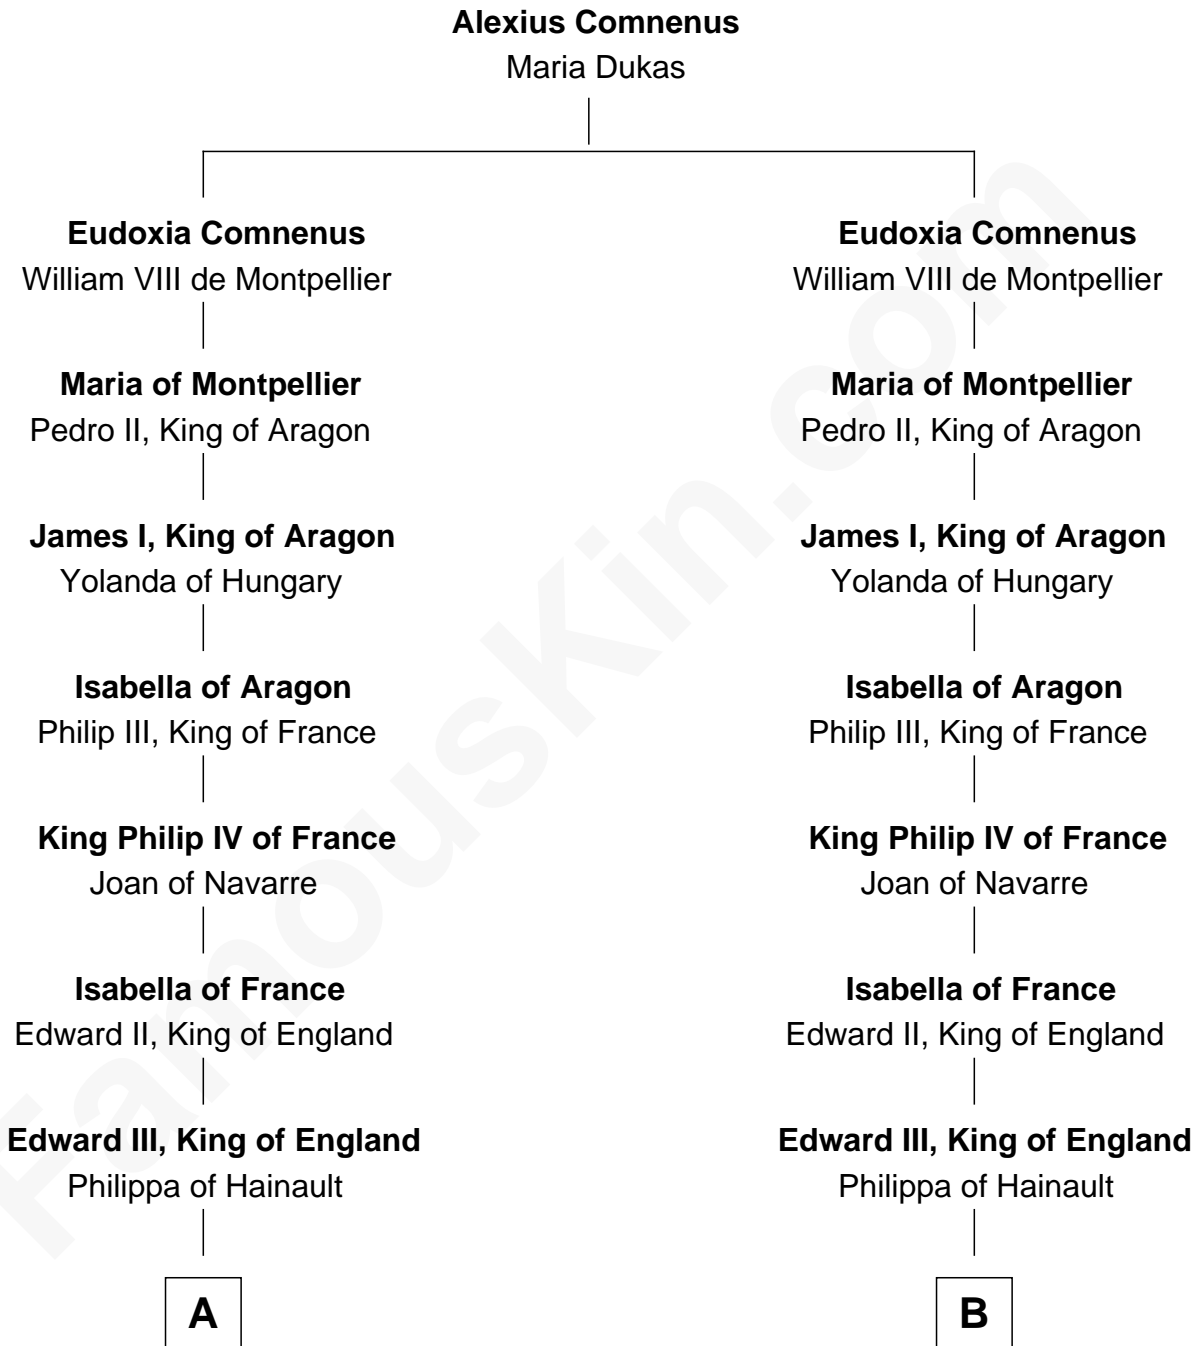

## Relationship Chart of

### John Carroll

Founder of Georgetown University

18th cousin 1 time removed of

**Richard More**

(c1614 - c1696) Mayflower passenger 1620

**MAYFLOWER**

**C**

**Anne Digges**  
Henry Darnall

**Eleanor Darnall**  
Daniel Carroll

**John Carroll**  
*Founder, Georgetown University*

**D**

**Katherine More**  
Col. Samuel More

**Richard More**  
*Mayflower passenger 1620*

FamousKin.com