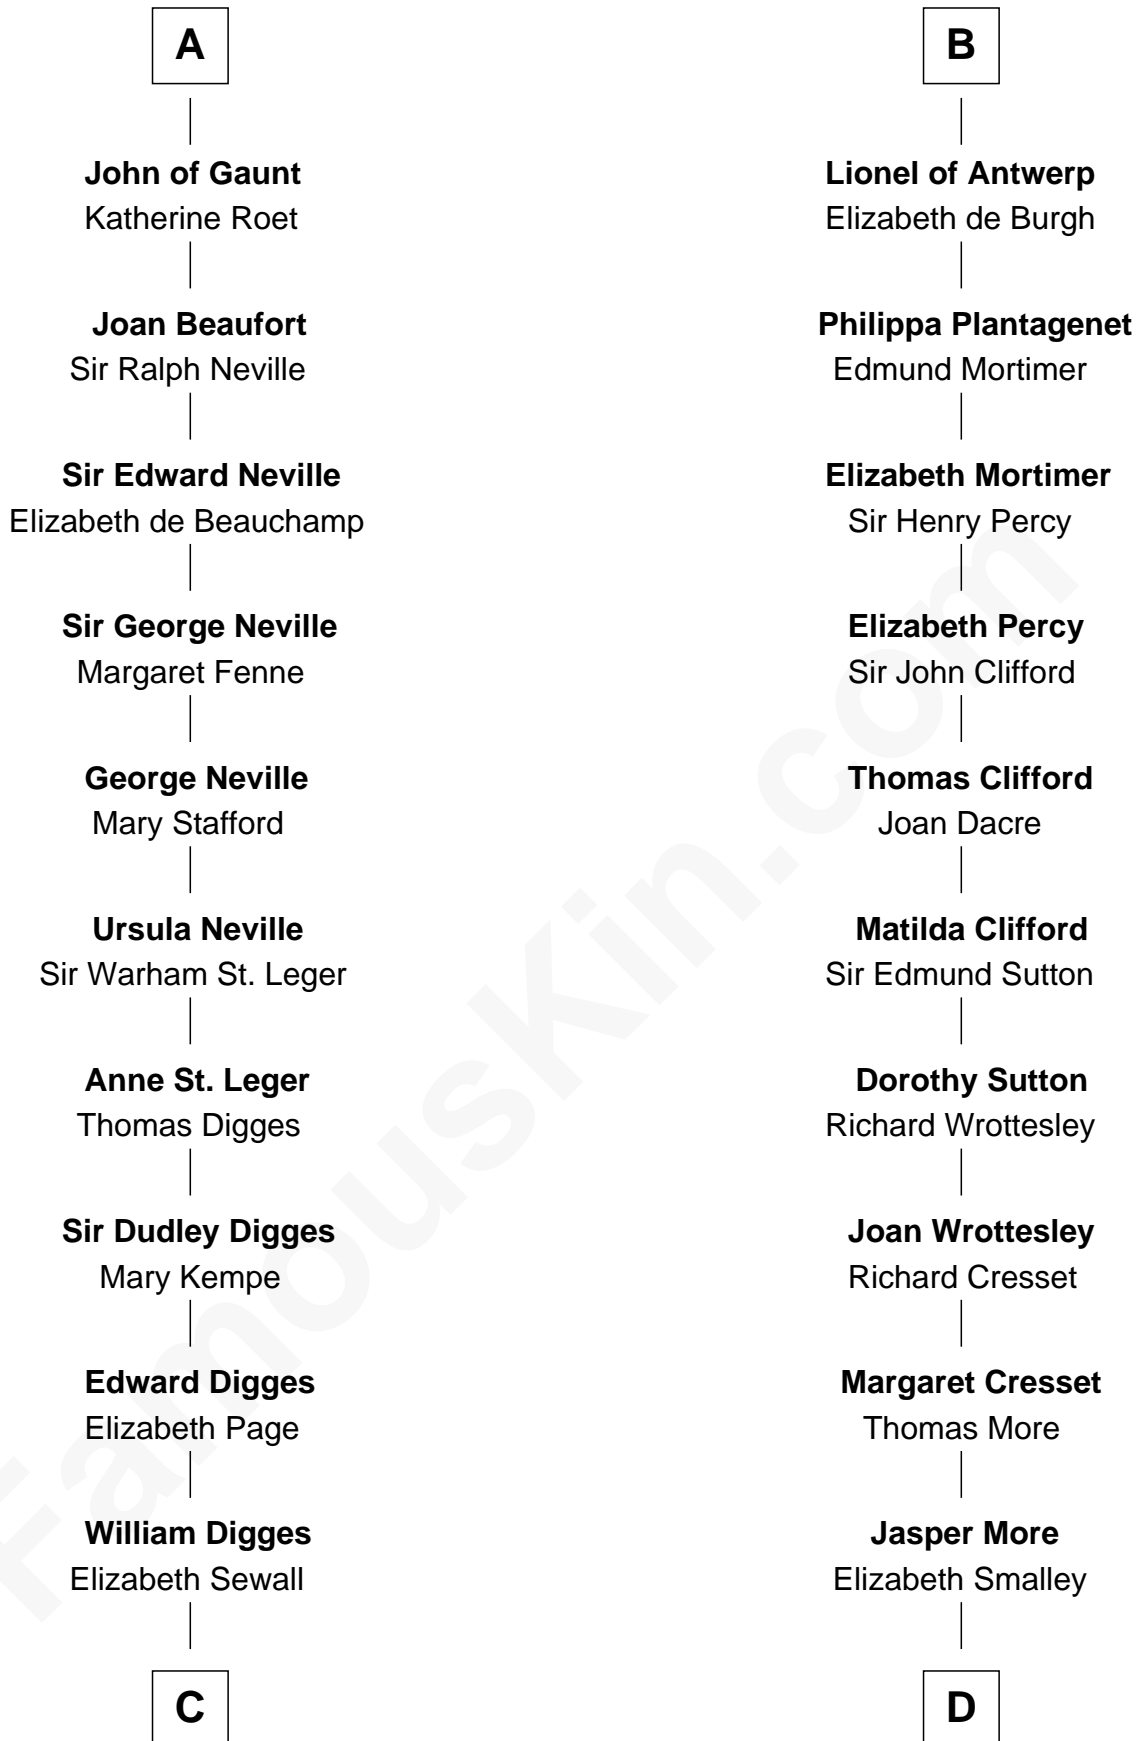

## Relationship Chart of

### John Carroll

Founder of Georgetown University

18th cousin 1 time removed of

**Richard More**

(c1614 - c1696) Mayflower passenger 1620

**MAYFLOWER**

**C**

**Anne Digges**  
Henry Darnall

**Eleanor Darnall**  
Daniel Carroll

**John Carroll**  
*Founder, Georgetown University*

**D**

**Katherine More**  
Col. Samuel More

**Richard More**  
*Mayflower passenger 1620*

FamousKin.com