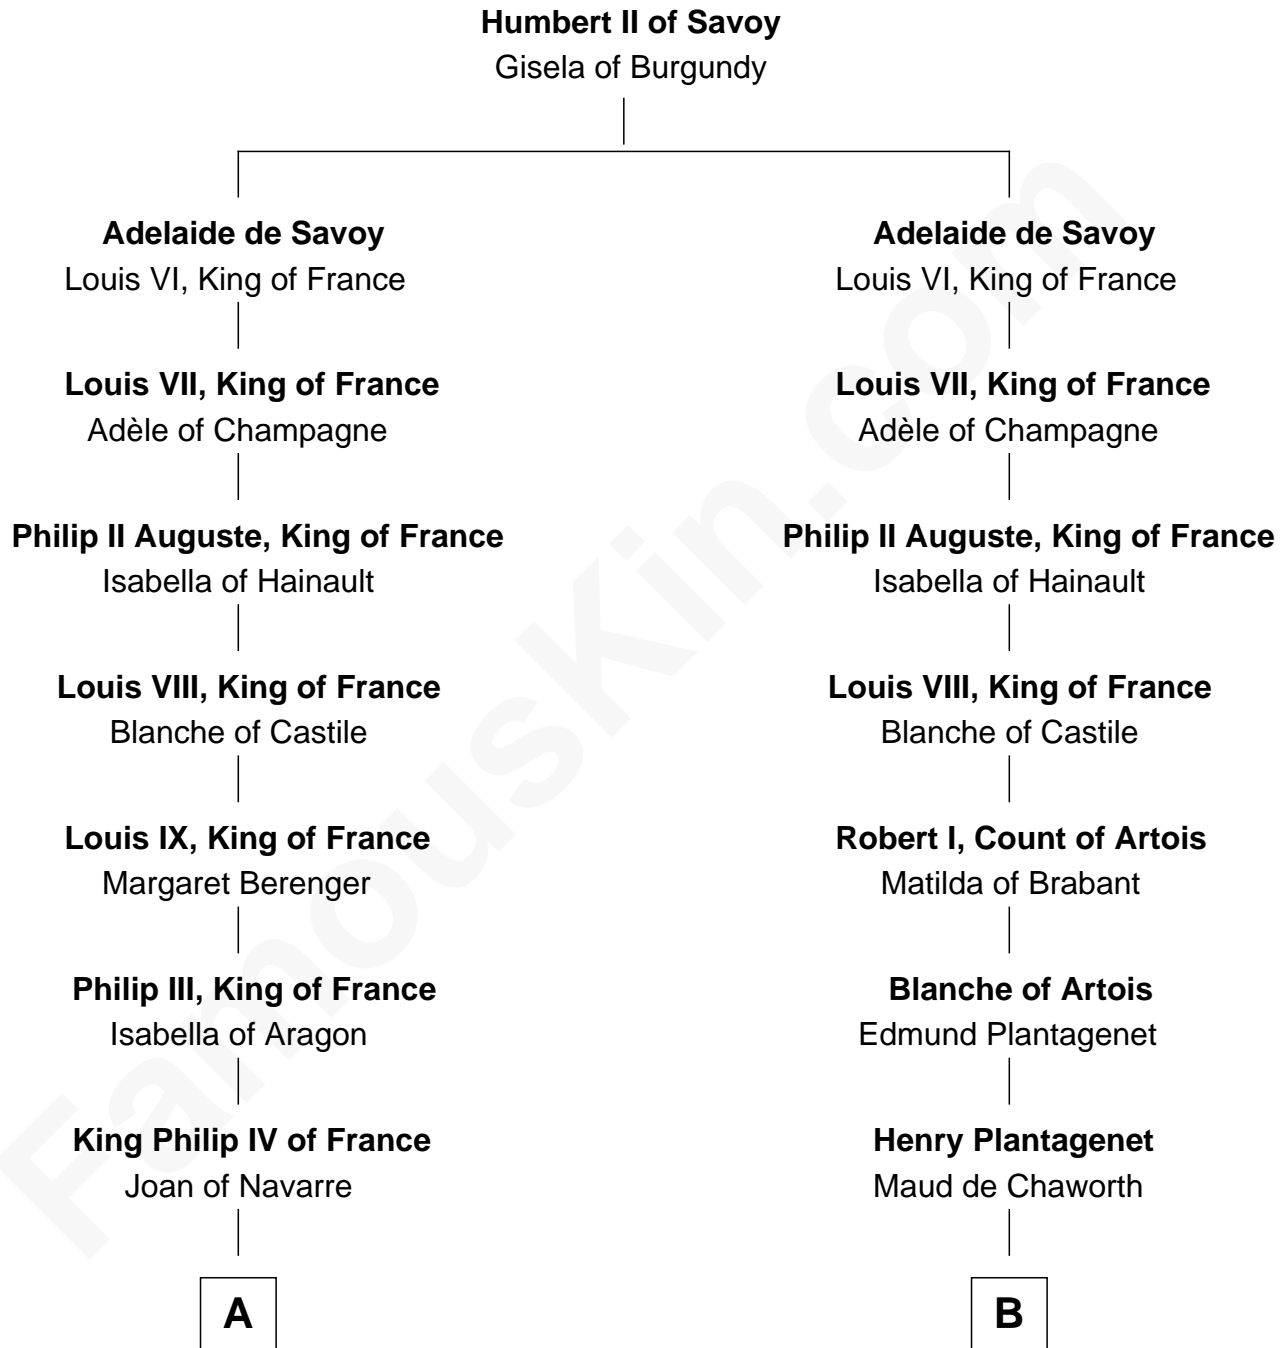

FamousKin.com

Relationship Chart of

John Carroll

Founder of Georgetown University

18th cousin 3 times removed of

Richard More

(c1614 - c1696) Mayflower passenger 1620

MAYFLOWER

C

Edward Digges
Elizabeth Page

William Digges
Elizabeth Sewall

Anne Digges
Henry Darnall

Eleanor Darnall
Daniel Carroll

John Carroll
Founder, Georgetown University

D

Katherine More
Col. Samuel More

Richard More
Mayflower passenger 1620

FamousKin.com