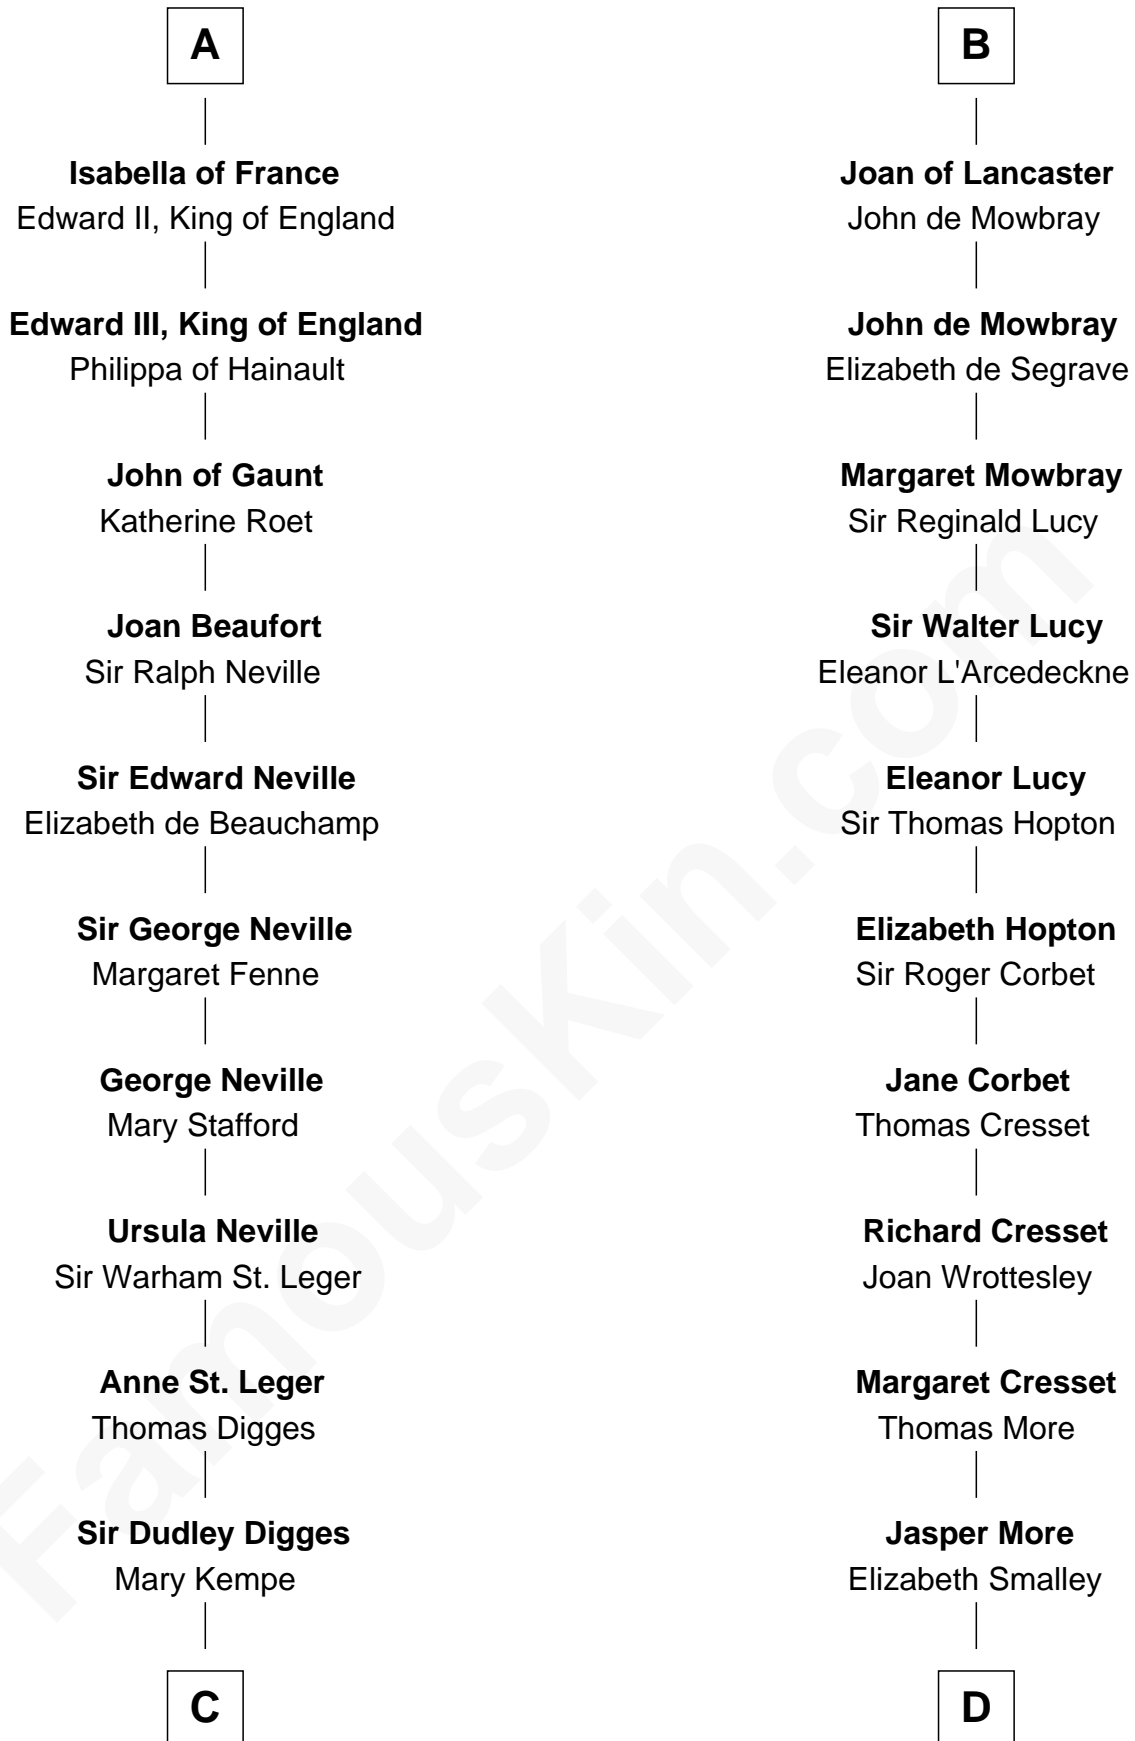

FamousKin.com

Relationship Chart of

John Carroll

Founder of Georgetown University

18th cousin 3 times removed of

Richard More

(c1614 - c1696) Mayflower passenger 1620

MAYFLOWER

C

Edward Digges
Elizabeth Page

William Digges
Elizabeth Sewall

Anne Digges
Henry Darnall

Eleanor Darnall
Daniel Carroll

John Carroll
Founder, Georgetown University

D

Katherine More
Col. Samuel More

Richard More
Mayflower passenger 1620

FamousKin.com