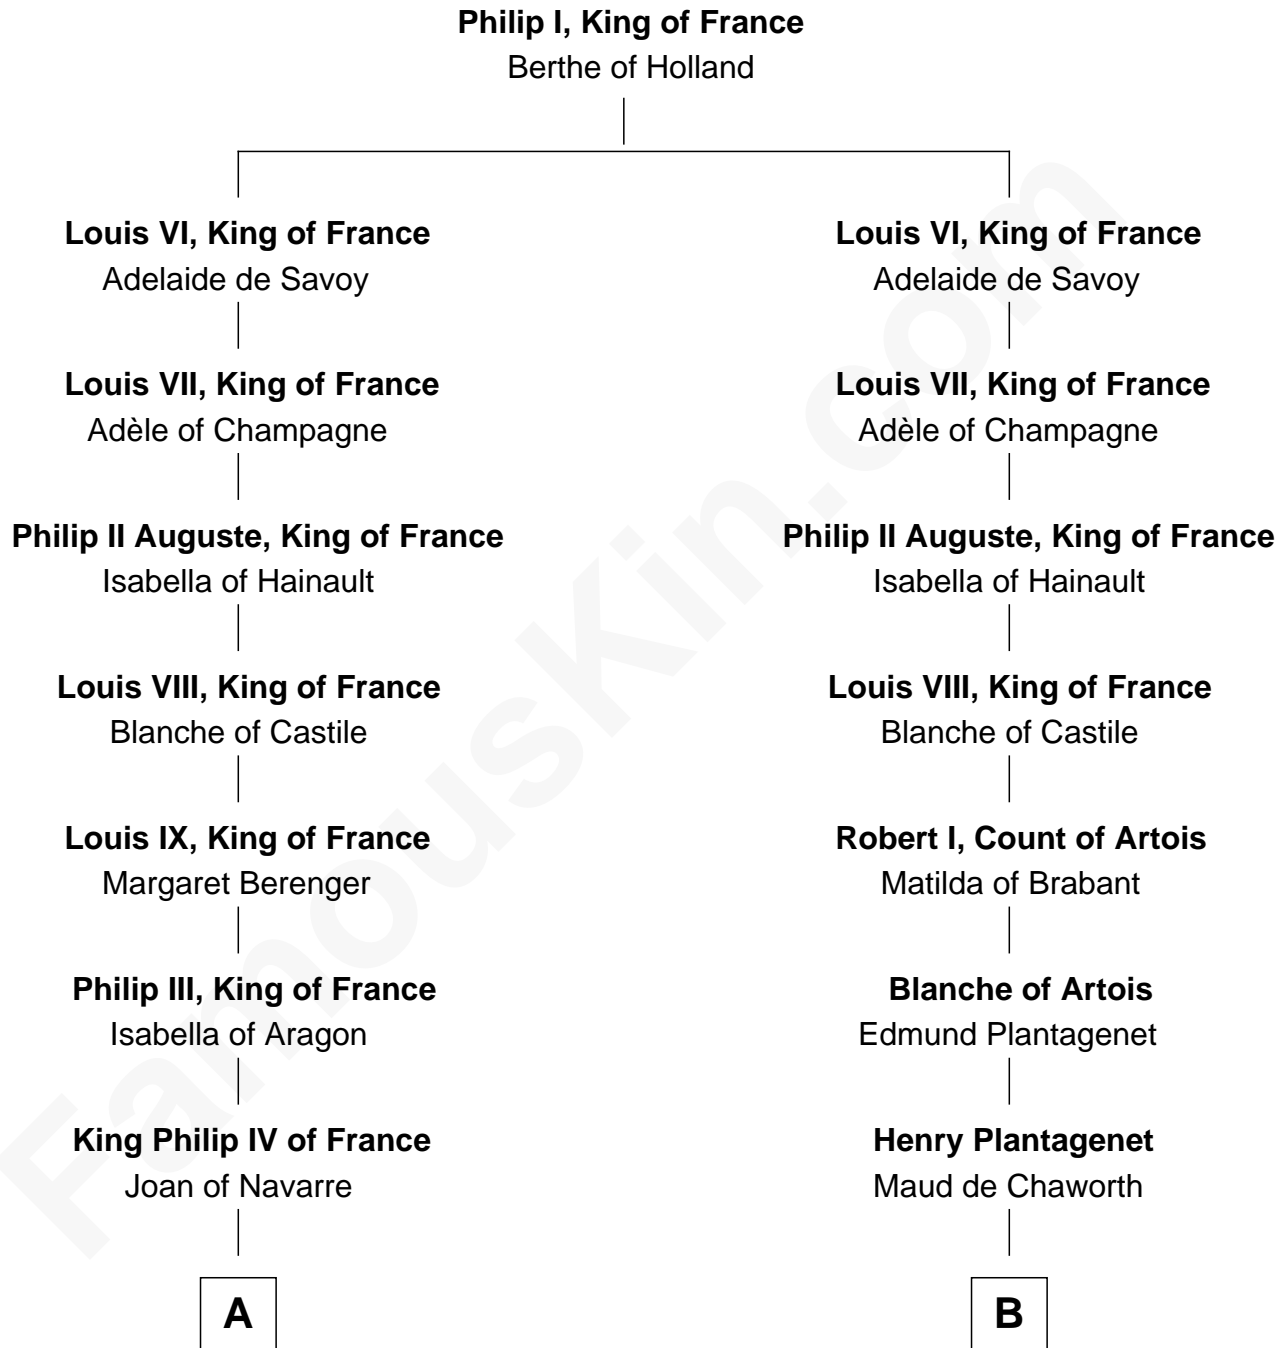

FamousKin.com

Relationship Chart of

John Carroll

Founder of Georgetown University

18th cousin 3 times removed of

Richard More

(c1614 - c1696) Mayflower passenger 1620

MAYFLOWER

C

Edward Digges
Elizabeth Page

William Digges
Elizabeth Sewall

Anne Digges
Henry Darnall

Eleanor Darnall
Daniel Carroll

John Carroll
Founder, Georgetown University

D

Katherine More
Col. Samuel More

Richard More
Mayflower passenger 1620

FamousKin.com